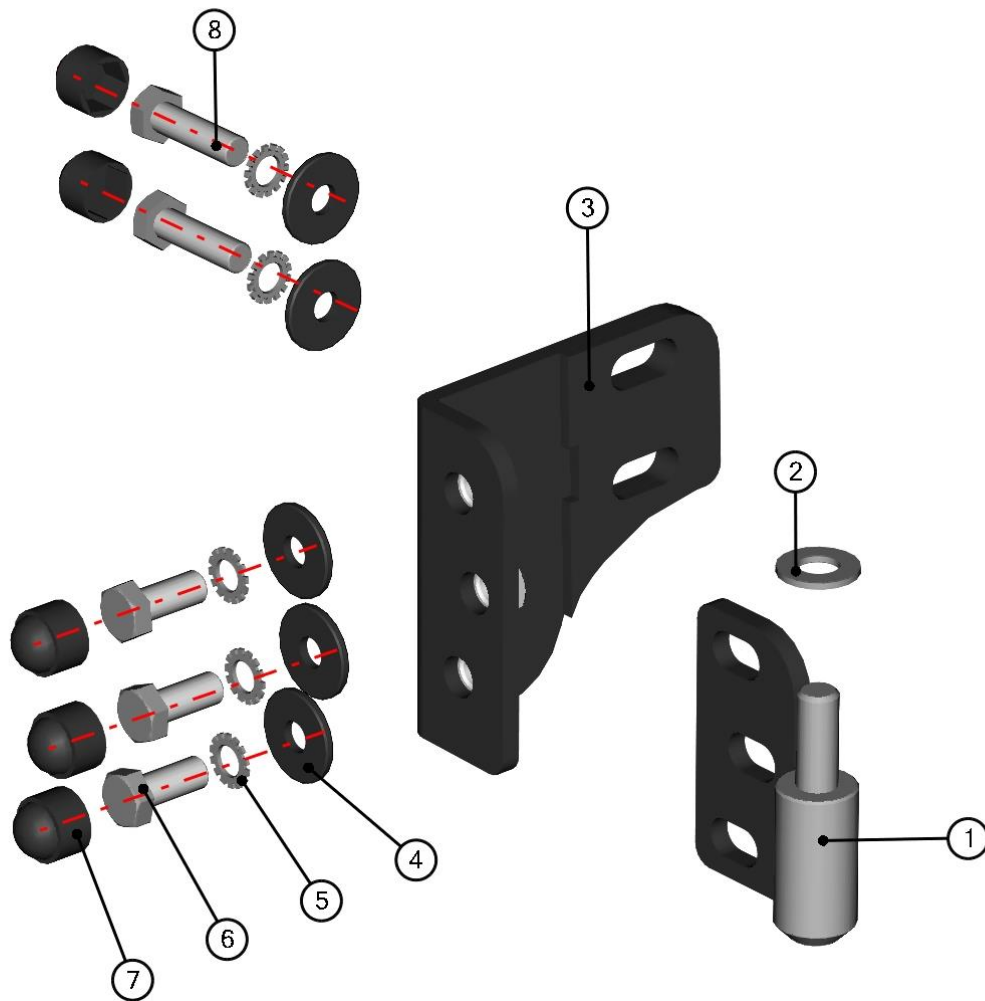

RIGHT REAR DOOR UPPER FRAME HINGE ASSEMBLY

61

ID	Catalogue no.	Description	Qty
1	52S03U01-50W009	RIGHT REAR DOOR UPPER HINGE WELDED	1
2	004447	WASHER 10	1
3	52S03U01-50W011	RIGHT REAR DOOR UPPER HINGE HOLDER WELDED	1
4	003322	RIVET WASHER 8	5
5	001489	SERRATED LOCK WASHER 8	5
6	001437	SCREW M8x20	3
7	001309	PLASTIC NUT COVER OK 13	5
8	001411	SCREW M8x30	2