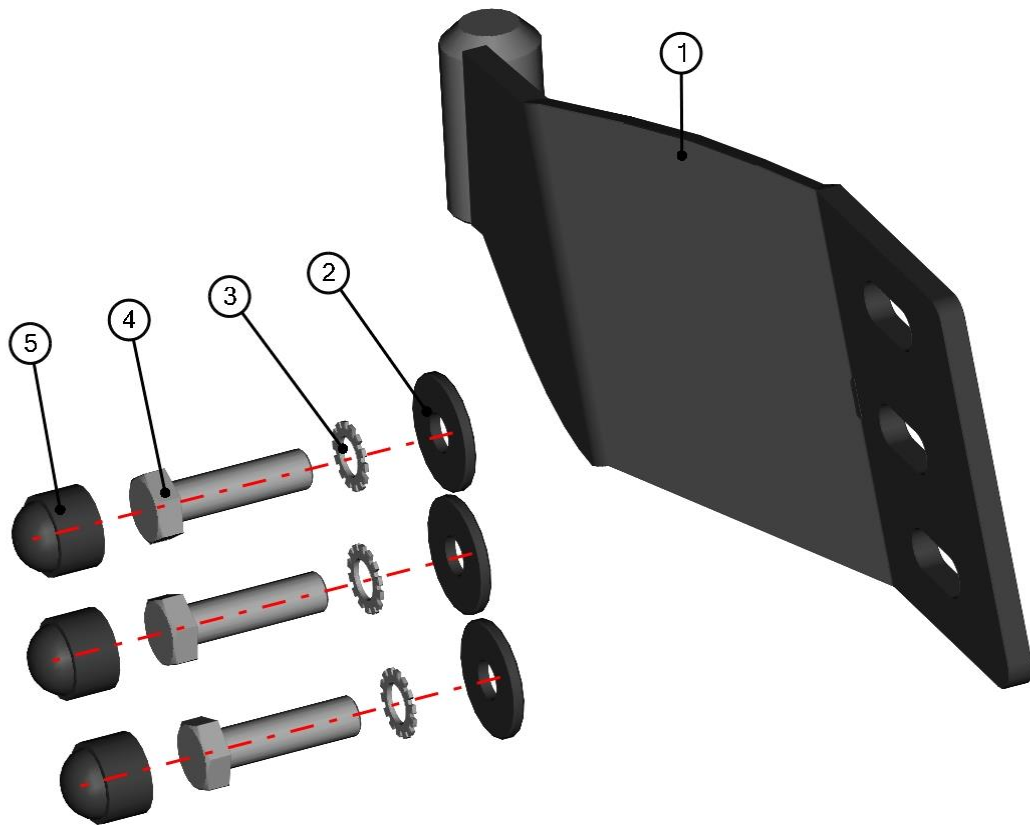

RIGHT FRONT DOOR BOTTOM HINGE ASSEMBLY

82

ID	Catalogue no.	Description	Qty
1	52S03U01-50W006	RIGHT DOOR BOTTOM HINGE WELDED	1
2	003322	RIVET WASHER 8	3
3	001489	SERRATED WASHER 8	3
4	001411	SCREW M8x30	3
5	001309	PLASTIC NUT COVER OK 13	3