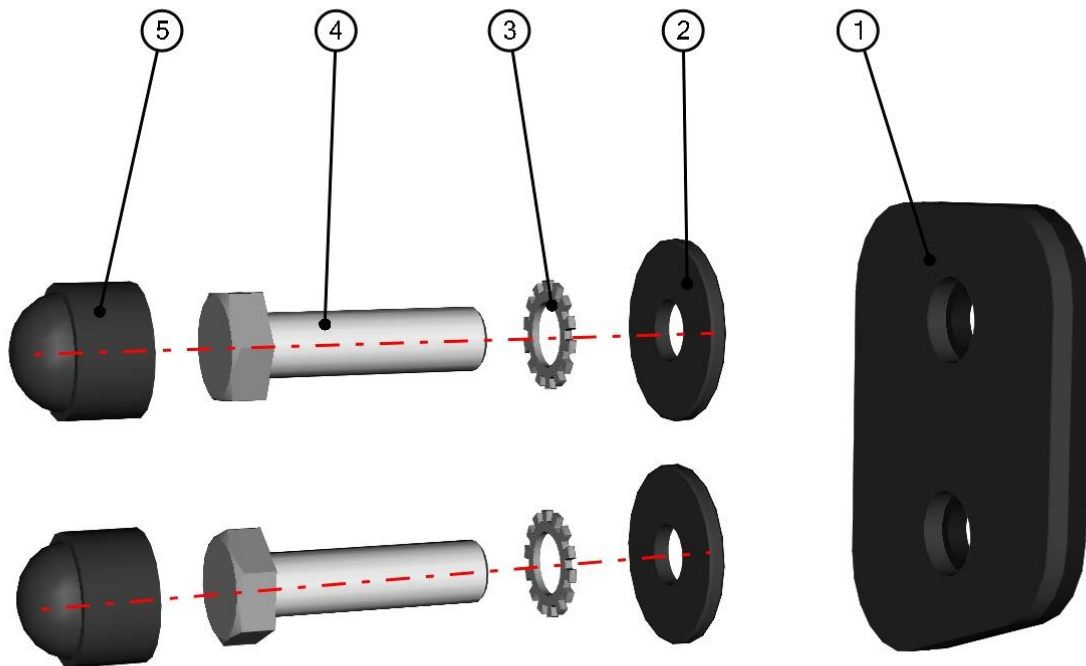

RAER ROOF PANEL FIXING ASSEMBLY

ID	Catalogue no.	Description	Qty
1	52S03U01-30-002	REAR ROOF PANEL FIXING WASHER	1
2	003322	RIVET WASHER 8	2
3	001489	SERRATED LOCK WASHER 8	2
4	001411	SCREW M8x30	2
5	001309	PLASTIC NUT COVER OK 13	2