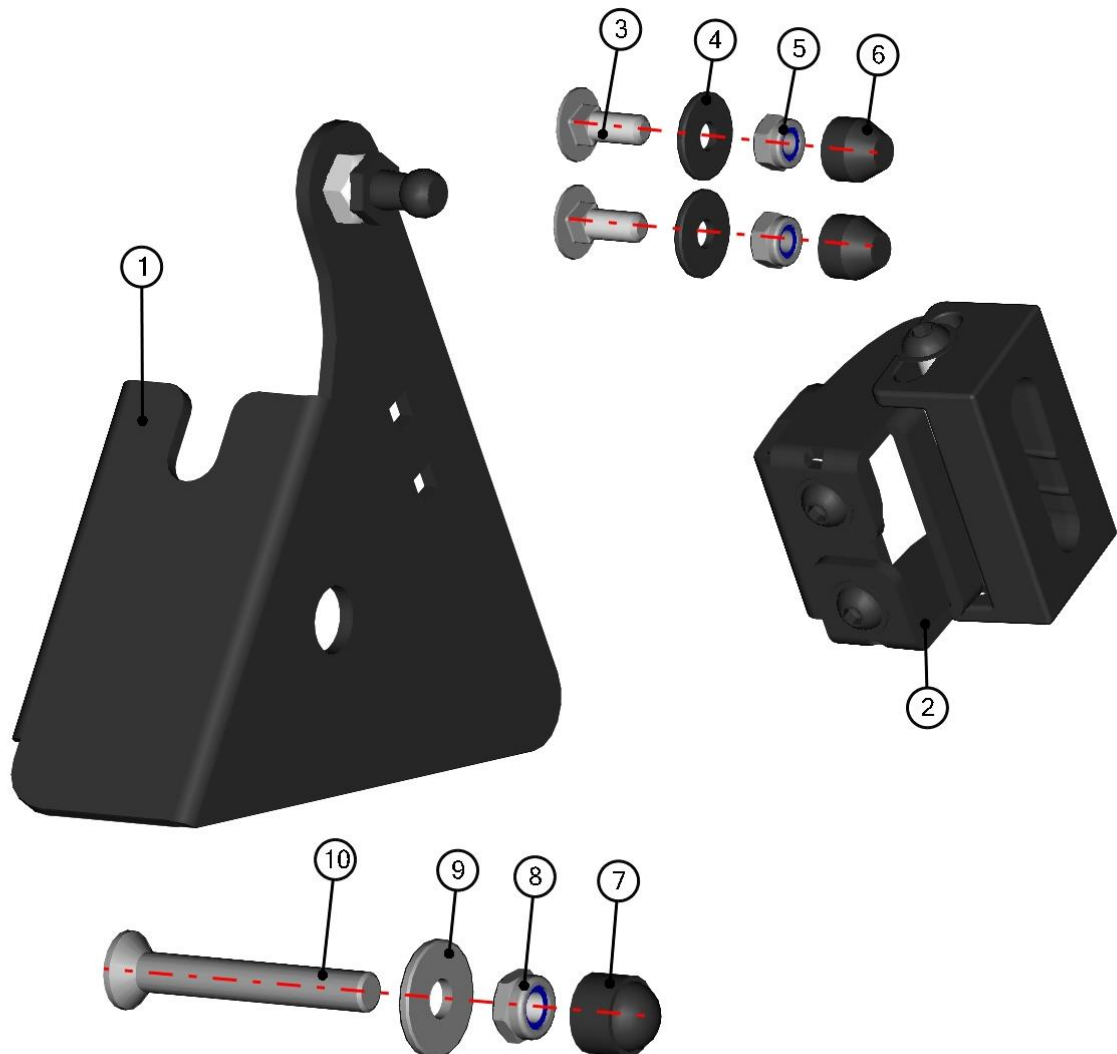

LEFT FRONT CONSOLE ASSEMBLY

ID	Catalogue no.	Description	Qty
1	52S03U01-10W001	LEFT FRONT CONSOLE WELDED	1
2	52S03U01-10M003	LEFT FRONT WINDOW STOP ASSEMBLY	1
3	004529	SCREW M8x20	2
4	004318	RIVET WASHER 6	2
5	001392	SELF-LOCKING NUT M6	2
6	001348	PLASTIC NUT COVER OK 10	2
7	001309	PLASTIC NUT COVER OK 13	1
8	001388	SELF-LOCKING NUT M8	1
9	001407	RIVET WASHER 8	1
10	001399	SCREW M8x60	1