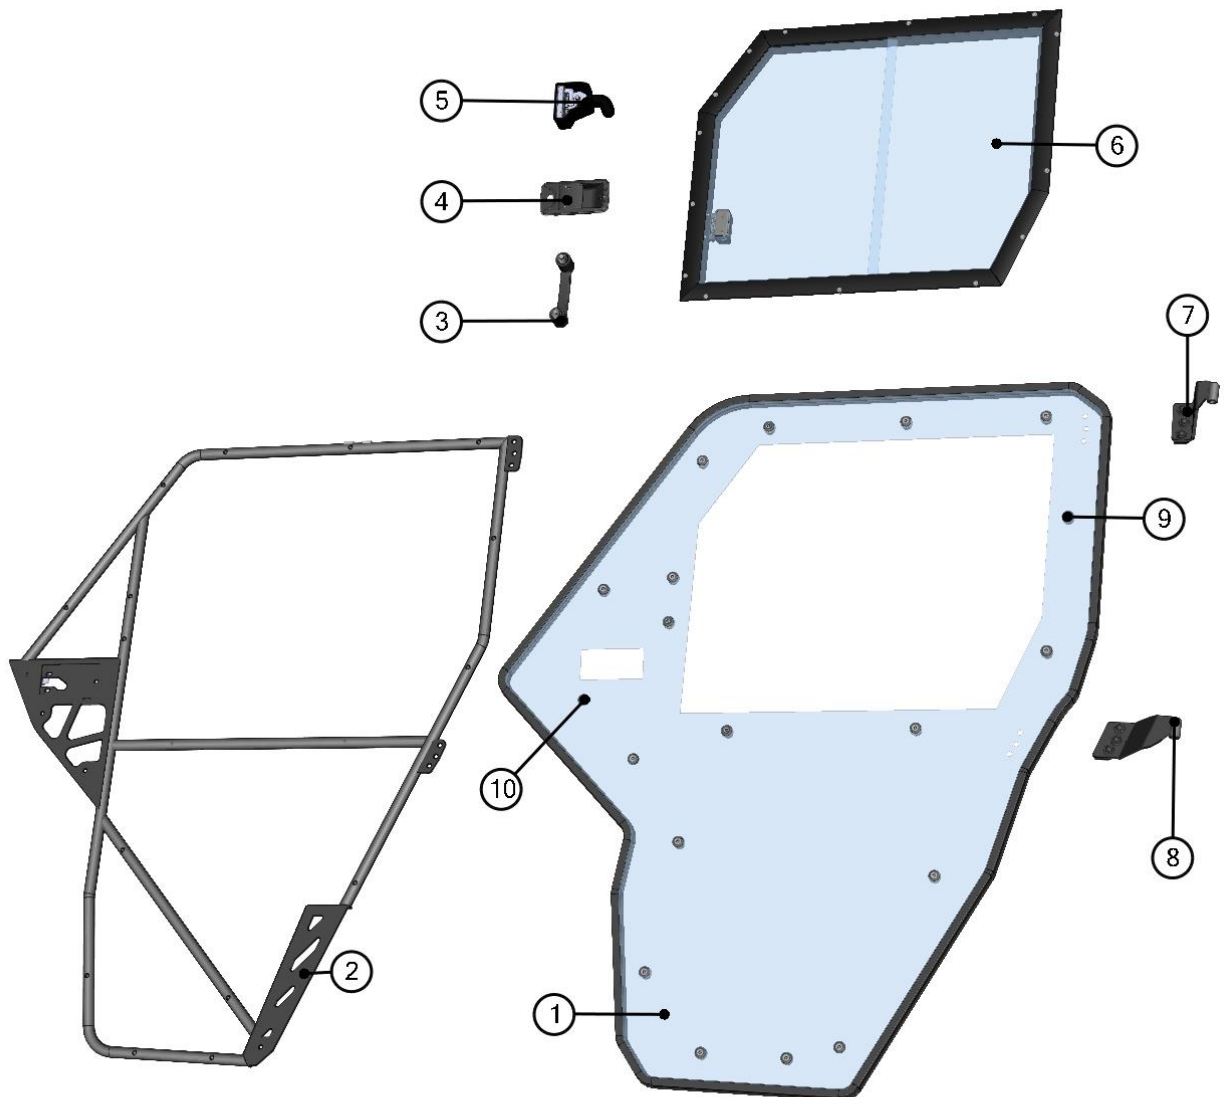

LEFT FRONT DOOR ASSEMBLY

50

ID	Catalogue no.	Description	Qty
1	52S03U05-40M001	LEFT FRONT DOOR POLYCARBONATE WITH SEALING	1
2	52S03U05-40W001	LEFT FRONT DOOR FRAME	1
3	52S03U01-50M006	DOOR HANDLE ASSEMBLY	1
4	000841	OUTER DOOR LOCK	1
5	00-40M019	INNER DOOR LOCK	1
6	52S03U01-40M004	LEFT FRONT DOOR WINDOW ASSEMBLY	1
7	52S03U05-40M007	LEFT FRONT DOOR UPPER HINGE ASSEMBLY	1
8	52S03U05-40M005	LEFT FRONT DOOR BOTTOM HINGE ASSEMBLY	1
9	00-00M019	POLYCARBONATE FIXING ASSEMBLY	16
10	00-00M020	FRAME FIXING ASSEMBLY	3