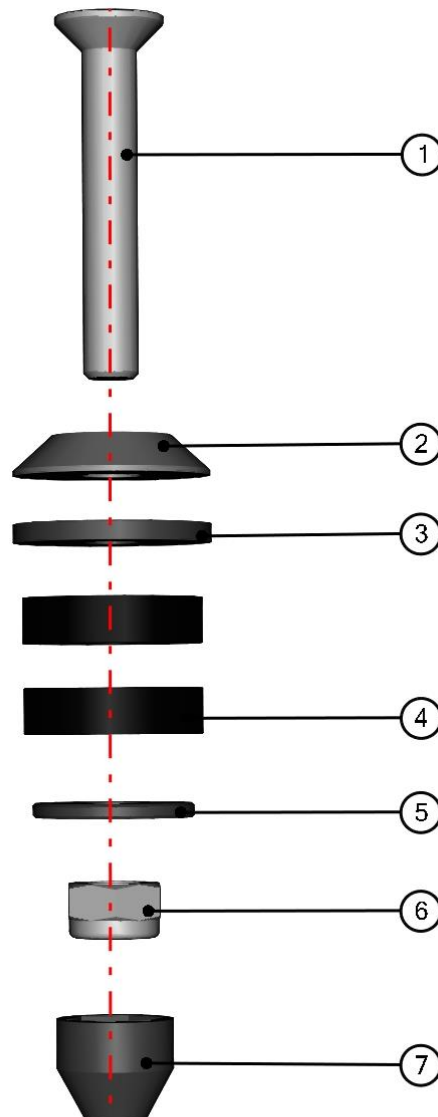

CENTER ROOF FIXING ASSEMBLY

ID	Catalogue no.	Description	Qty
1	002808	SCREW M6x30	1
2	001715	PLASTIC WASHER	1
3	001735	RUBBER WASHER EPDM	1
4	60S04U01-30-005	RUBBER WASHER HIGH	2
5	004318	RIVET WASHER 6	1
6	001392	SELF-LOCKING NUT M6	1
7	001348	PLASTIC NUT COVER OK 10	1