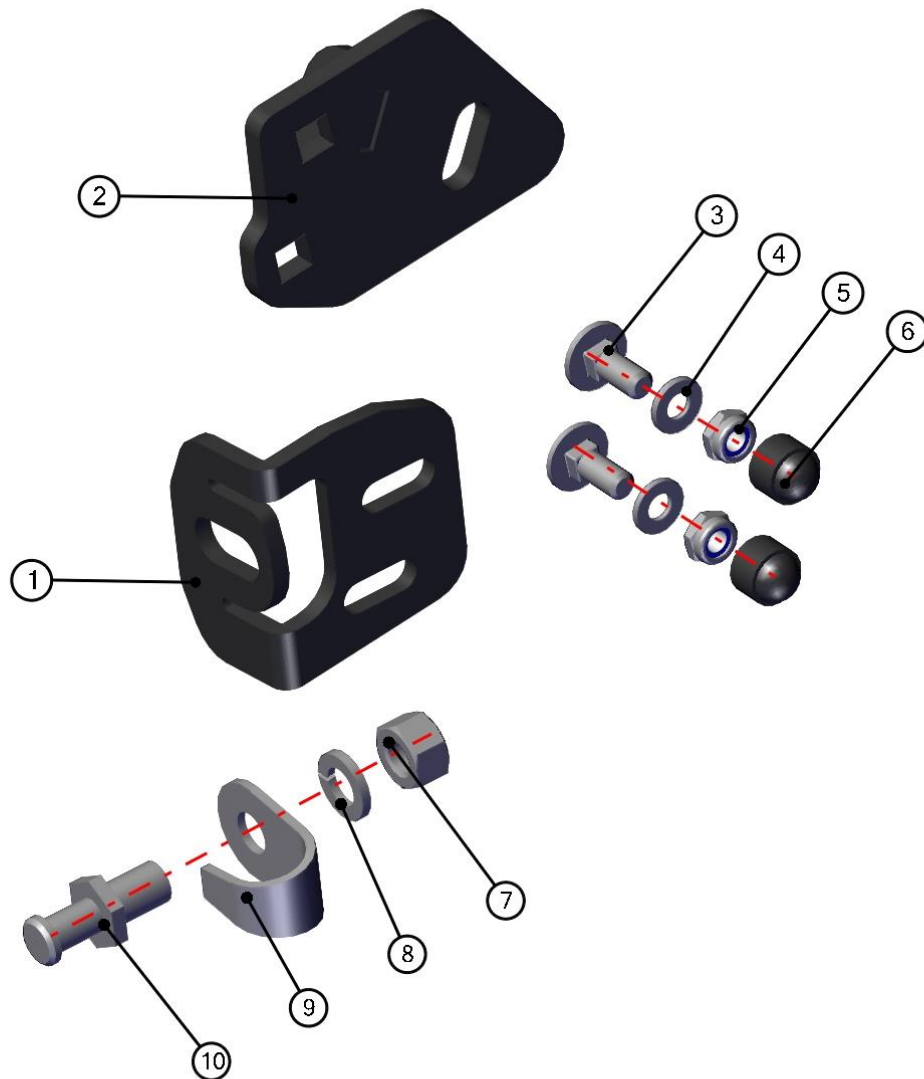

LEFT FRONT DOOR STOP ASSEMBLY

ID	Catalogue no.	Description	Qty
1	52S03U01-50-011	FRONT DOOR STOP HOLDER 1	1
2	52S03U01-50W007	LEFT FRONT DOOR STOP HOLDER 2 WELDED	1
3	002575	SCREW M8x20	2
4	001387	WASHER 8	2
5	001388	SELF-LOCKING NUT M8	2
6	001309	PLASTIC NUT COVER OK 13	2
7	000856	DOOR STOP NUT	1
8	000857	DOOR STOP WASHER	1
9	000855	DOOR STOP HOOK	1
10	000854	DOOR STOP PIN	1