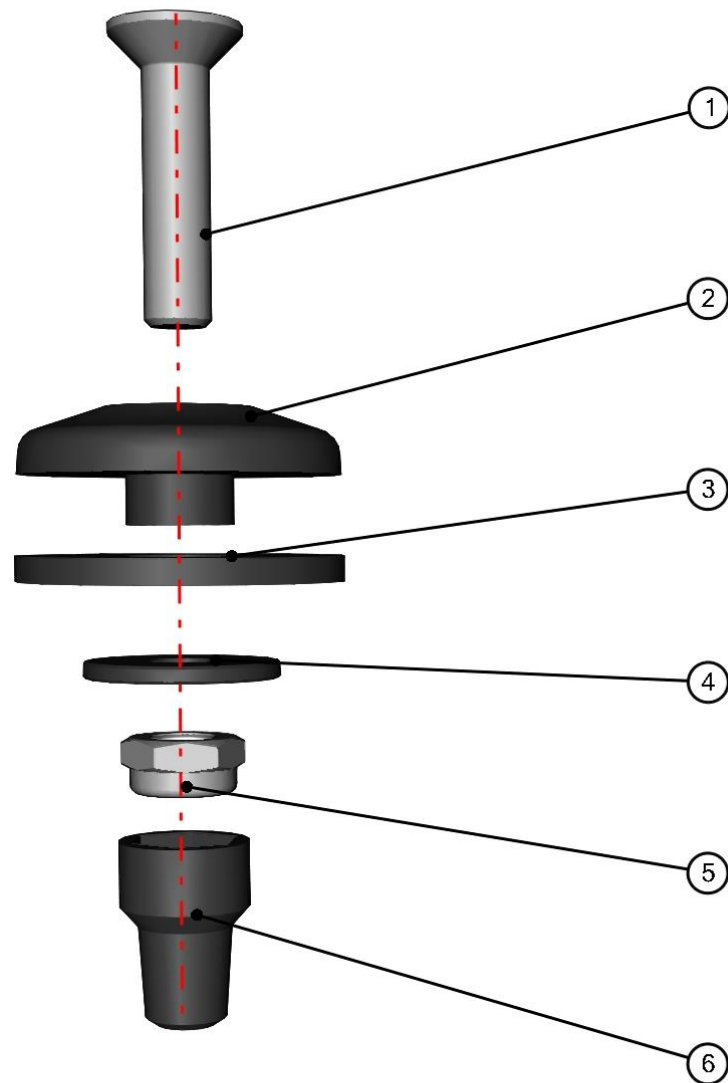

FRONT ROOF PANEL FIXING ASSEMBLY

ID	Catalogue no.	Description	Qty
1	002120	SCREW M6x30	1
2	001715	PLASTIC WASHER	1
3	001735	RUBBER WASHER	2
4	004318	RIVET WASHER 6	1
5	001392	SELF-LOCKING NUT M6	1
6	001348	PLASTIC NUT COVER OK 10	1