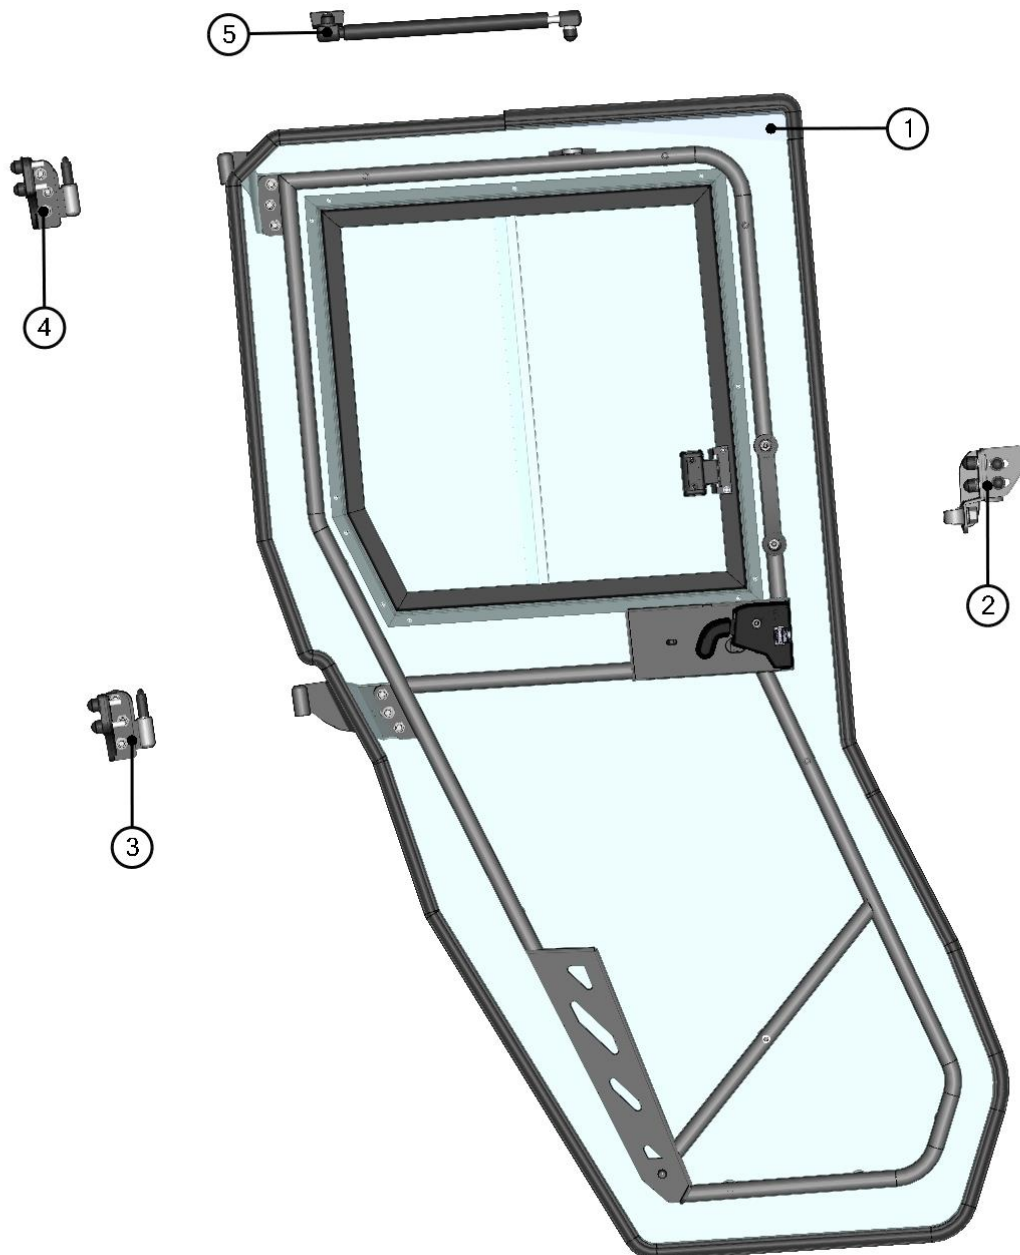

LEFT REAR DOOR

29

LEFT REAR DOOR ASSEMBLIES

ID	Catalogue no.	Description	Qty
1	52S03U02-40M002	LEFT REAR DOOR ASSEMBLY	1
2	52S03U02-40M004	LEFT REAR DOOR STOP HOLDER ASSEMBLY	1
3	52S03U02-40M005	LEFT REAR DOOR BOTTOM FRAME HINGE ASSEMBLY	1
4	52S03U01-40M012	LEFT REAR DOOR UPPER FRAME HINGE ASSEMBLY	1
5	52S03U02-40M007	REAR DOOR GAS SPRING ASSEMBLY	1