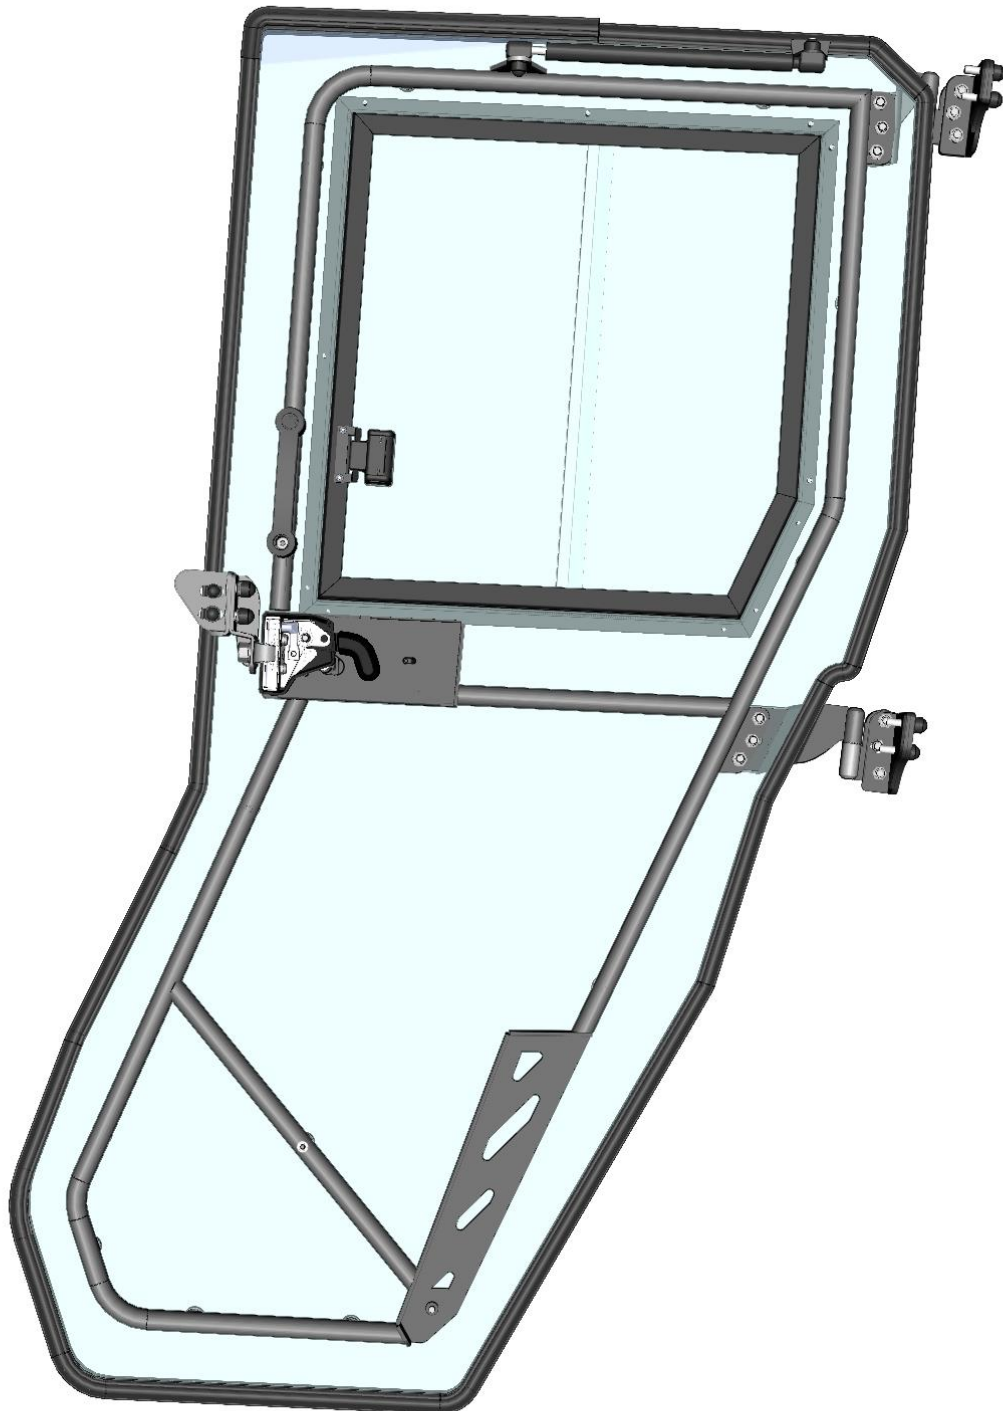

DOOR HANDLE ASSEMBLY

56

ID	Catalogue no.	Description	Qty
1	001706	HANDLE SCREW COVER	2
2	001701	SCREW M6x30	2
3	001736	SADDLE WASHER	2
4	001703	HANDLE	1

RIGHT REAR DOOR

57

RIGHT REAR DOOR ASSEMBLIES

58

ID	Catalogue no.	Description	Qty
1	52S03U02-50M002	RIGHT REAR DOOR ASSEMBLY	1
2	52S03U02-50M005	RIGHT REAR DOOR BOTTOM HINGE ASSEMBLY	1
3	52S03U01-50M012	RIGHT REAR DOOR UPPER HINGE ASSEMBLY	1
4	52S03U02-50M007	REAR DOOR GAS SPRING ASSEMBLY	1
5	52S03U02-50M004	RIGHT REAR DOOR STOP HOLDER ASSEMBLY	1