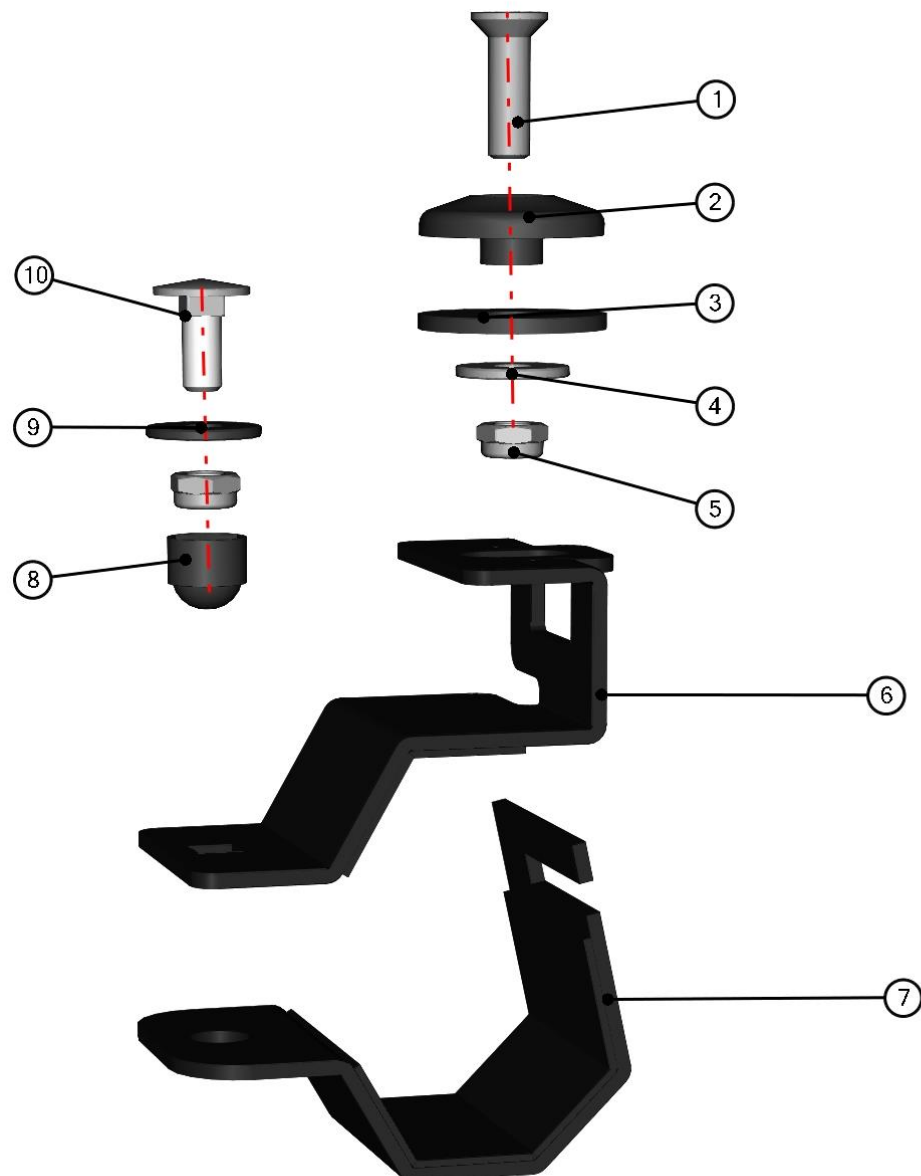

REAR ROOF PANEL HOLDER ASSEMBLY

ID	Catalogue no.	Description	Qty
1	002121	SCREW M8x30	1
2	001429	PLASTIC WASHER	1
3	001428	RUBBER WASHER	1
4	001407	RIVET WASHER 8	1
5	001388	SELF-LOCKING NUT M8	2
6	52S03U02-30-005	REAR ROOF PANEL HOLDER SOLID	1
7	52S03U02-30-006	REAR ROOF PANEL HOLDER MOVABLE	1
8	001309	PLASTIC NUT COVER OK 13	1
9	003322	RIVET WASHER 8	1
10	002575	SCREW M8x20	1