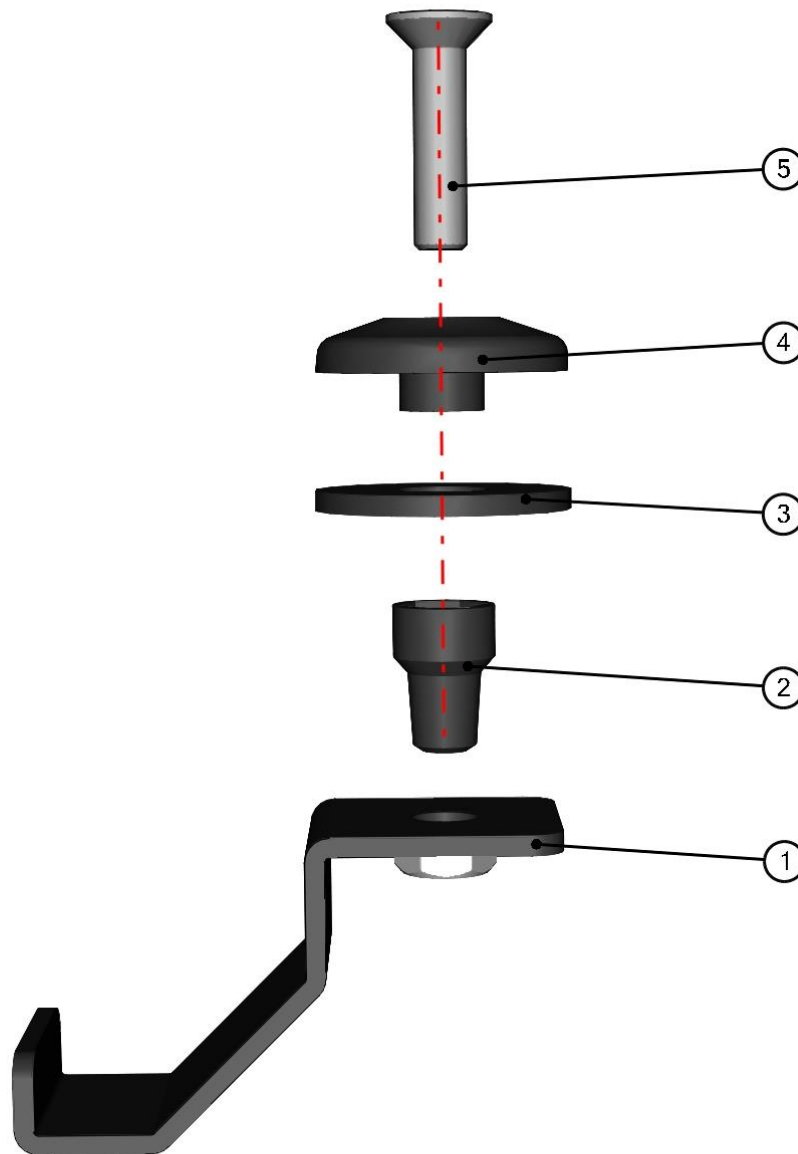

BOTTOM REAR PANEL HOLDER ASSEMBLY

ID	Catalogue no.	Description	Qty
1	52S03U01-20W001	BOTTOM REAR PANEL HOLDER WELDED	1
2	001308	PLASTIC NUT COVER LONG OK 13	1
3	001428	RUBBER WASHER	1
4	001429	PLASTIC WASHER	1
5	001760	SCREW M8x35	1