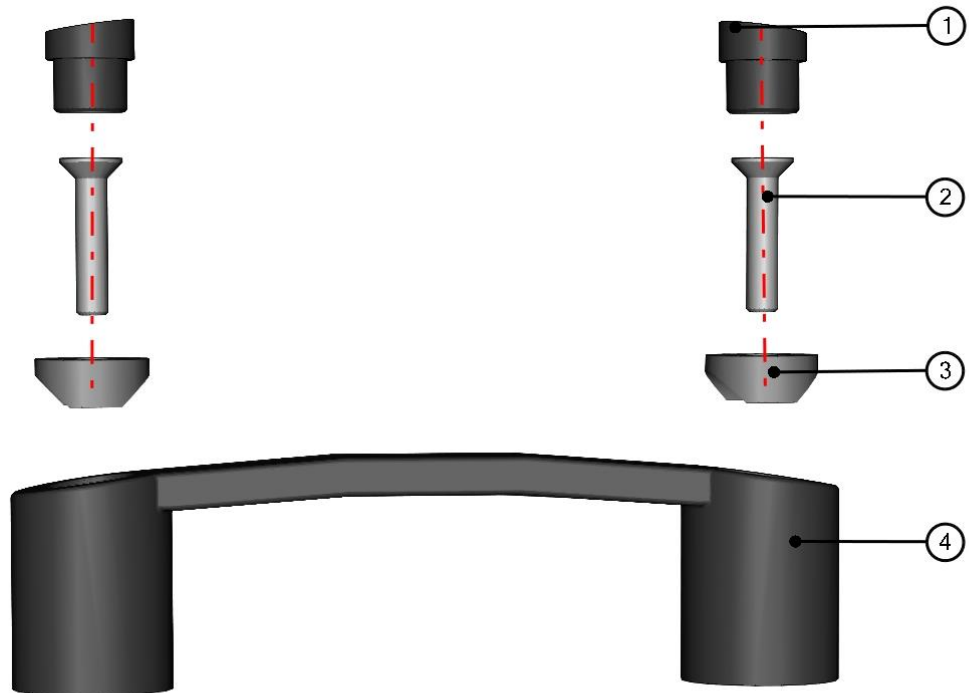

DOOR HANDLE ASSEMBLY

ID	Catalogue no.	Description	Qty
1	001706	HANDLE SCREW COVER	2
2	001701	SCREW M6x30	2
3	001736	SADDLE WASHER	2
4	001703	HANDLE	1

ELECTROINSTALLATION

Position	Catalogue no.	Description	Qty
1	004322	SWITCH WIPER /WASHER /OFF	1
2	000885	WASHER TANK	1
3	001576	WASHER MOTOR	1
4	001652	FUSE BOX 2x1	1
5	002764	WIPER MOTOR 12V	1
6	52S03U01-01M001	WIPER HARNESS	1
7	52S03U01-03M002	WASHER HARNESS	1
8	52S03U05-02M011	HEATER COVER	1
9	52S03U01-02-006	HEATER HOLDER	1
10	004307	HEATER	1
11	001571	BENDED HOSE	2
12	002491	AIR VALVE	1
13	002386	ELECTROMAGNETIC VALVE	1
14	000896	HEATER HOSE	1
15	002642	TIGHTENING STRAP 14-27	8
16	002739	AIR VENT	2
17	002702	HEATER SWITCH	1
18	002391	VALVE SWITCH	1
19	002502	"Y" COUPLING	2
20	52S03U01-02M006	HEATER HARNESS	1
21	001367	TIGHTENING STRAP 12-22	8
22	002643	TIGHTENING STRAP 21-38	4
23	002795	HOT AIR HOSE PVC	1
24	002705	AL. TAPE	1
25	002471	HOT WATER PUMP	1
26	52S03U01-02M008	HOT WATER PUMP HARNESS	1