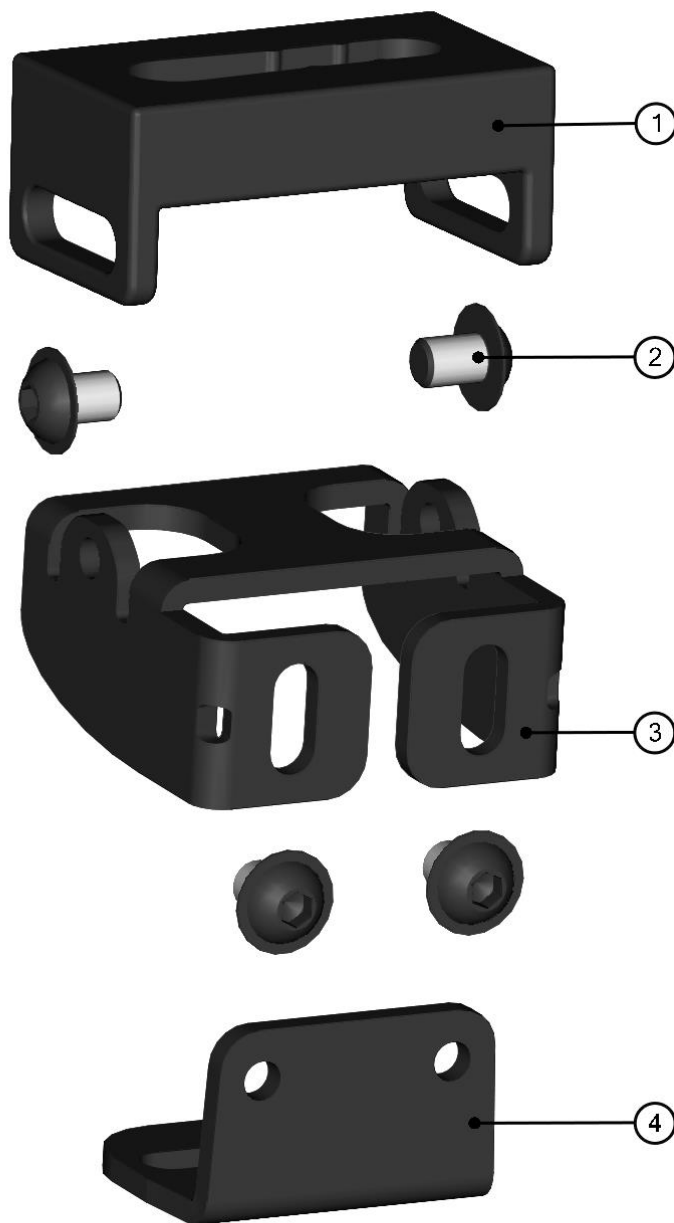

RIGHT FRONT WINDOW STOP ASSEMBLY

ID	Catalogue no.	Description	Qty
1	004856	PLASTIC FRONT WINDOW STOP	1
2	004387	SCREW M6x15	4
3	52S03U01-10-007	FRONT WINDOW STOP HOLDER	1
4	52S03U01-10-010	FRONT WINDOW STOP ASSEMBLY HOLDER	1