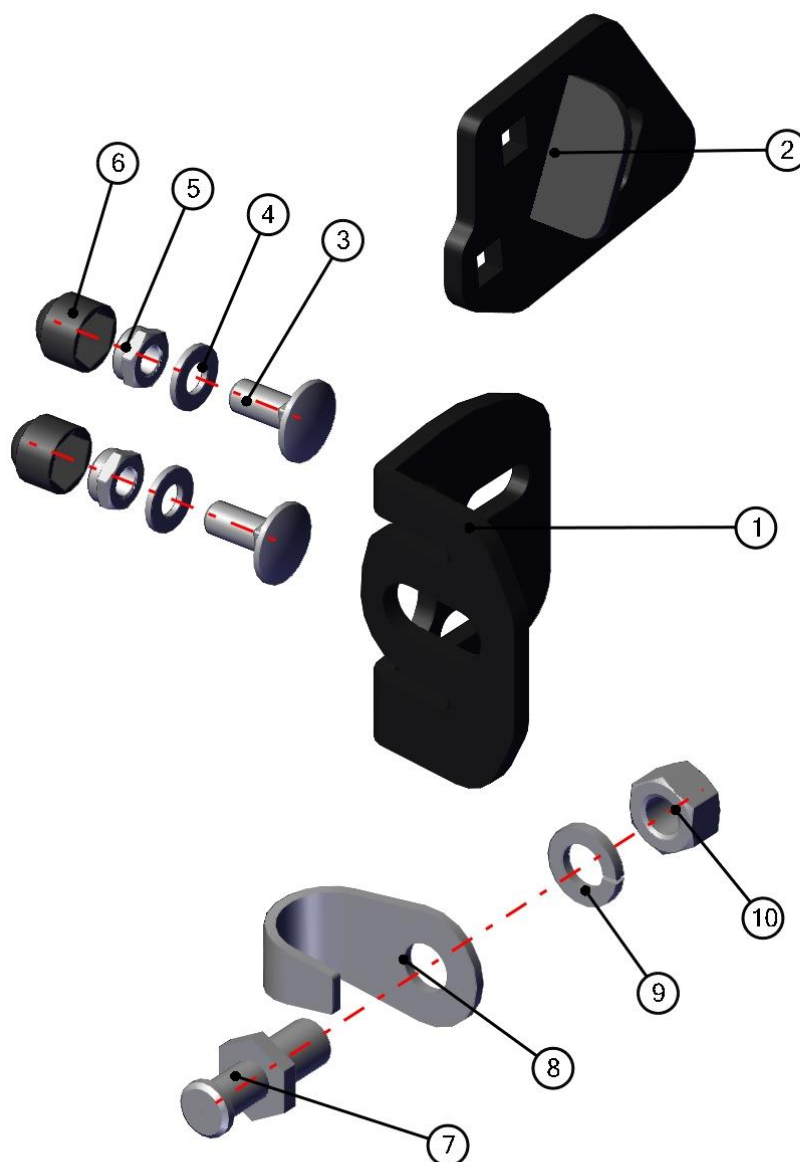

ID	Catalogue no.	Description	Qty
1	52S03U01-50-011	RIGHT FRONT DOOR STOP HOLDER	1
2	52S03U01-50W007	RIGHT FRONT DOOR STOP HOLDER WELDED	1
3	002575	SCREW M8x20	2
4	001387	WASHER 8	2
5	001388	SELF-LOCKING NUT M8	2
6	001309	PLASTIC NUT COVER OK 13	2
7	000854	DOOR STOP PIN	1
8	000855	DOOR STOP HOOK	1
9	000857	DOOR STOP WASHER	1
10	000856	DOOR STOP NUT	1

RIGHT REAR VIEW MIRROR ASSEMBLY