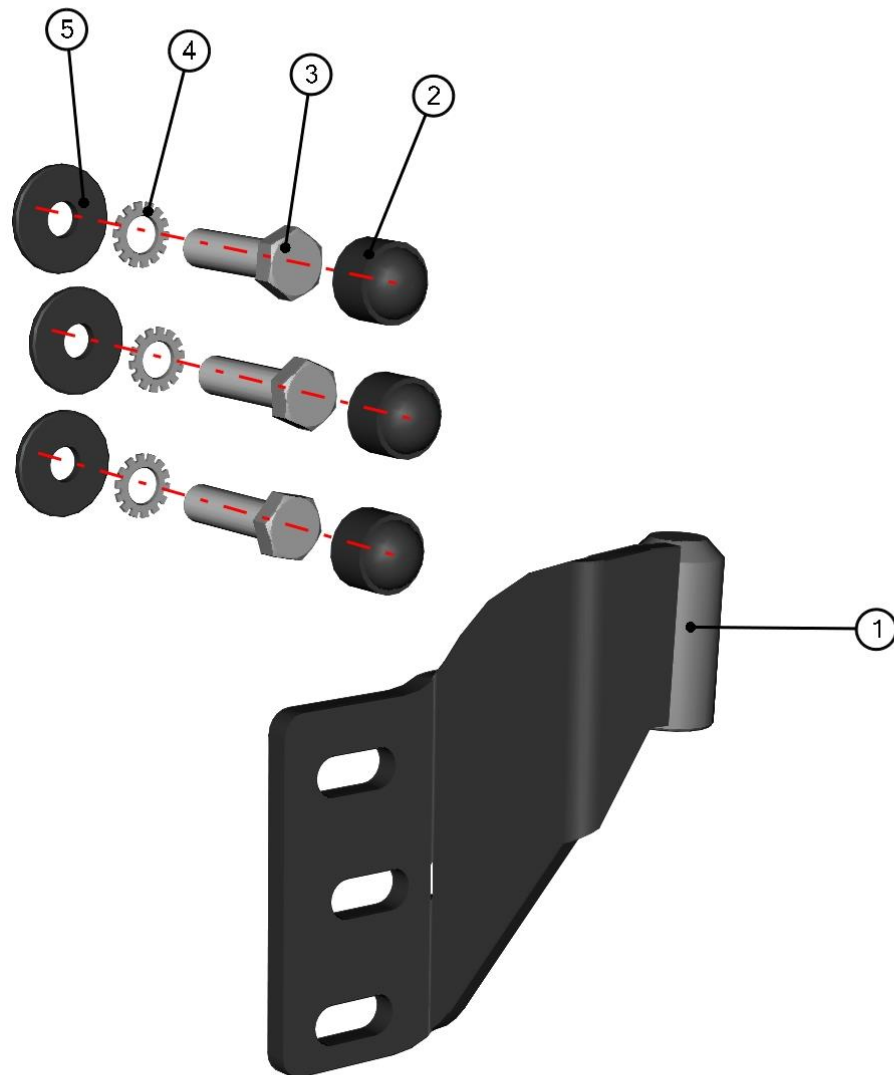

LEFT REAR DOOR UPPER HINGE ASSEMBLY

ID	Catalogue no.	Description	Qty
1	52S03U01-40W005	LEFT REAR DOOR UPPER HINGE WELDED	1
2	001309	PLASTIC NUT COVER OK 13	3
3	001411	SCREW M8x30	3
4	001489	SERRATED LOCK WASHER 8	3
5	003322	RIVET WASHER 8	3