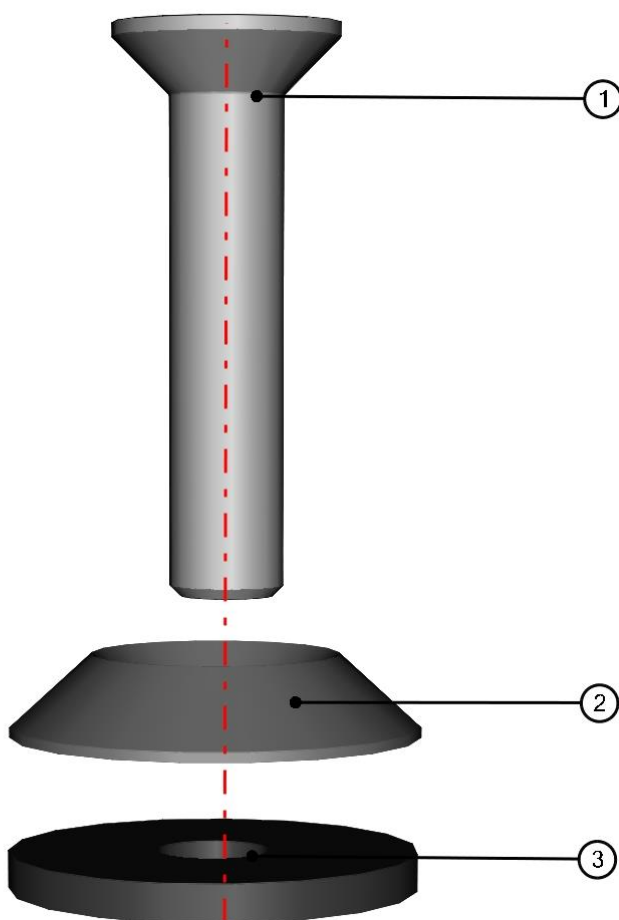

FRAME FIXING ASSEMBLY 1

69

ID	Catalogue no.	Description	Qty
1	001701	SCREW M6x30	1
2	001715	PLASTIC WASHER	1
3	001735	RUBBER WASHER	1