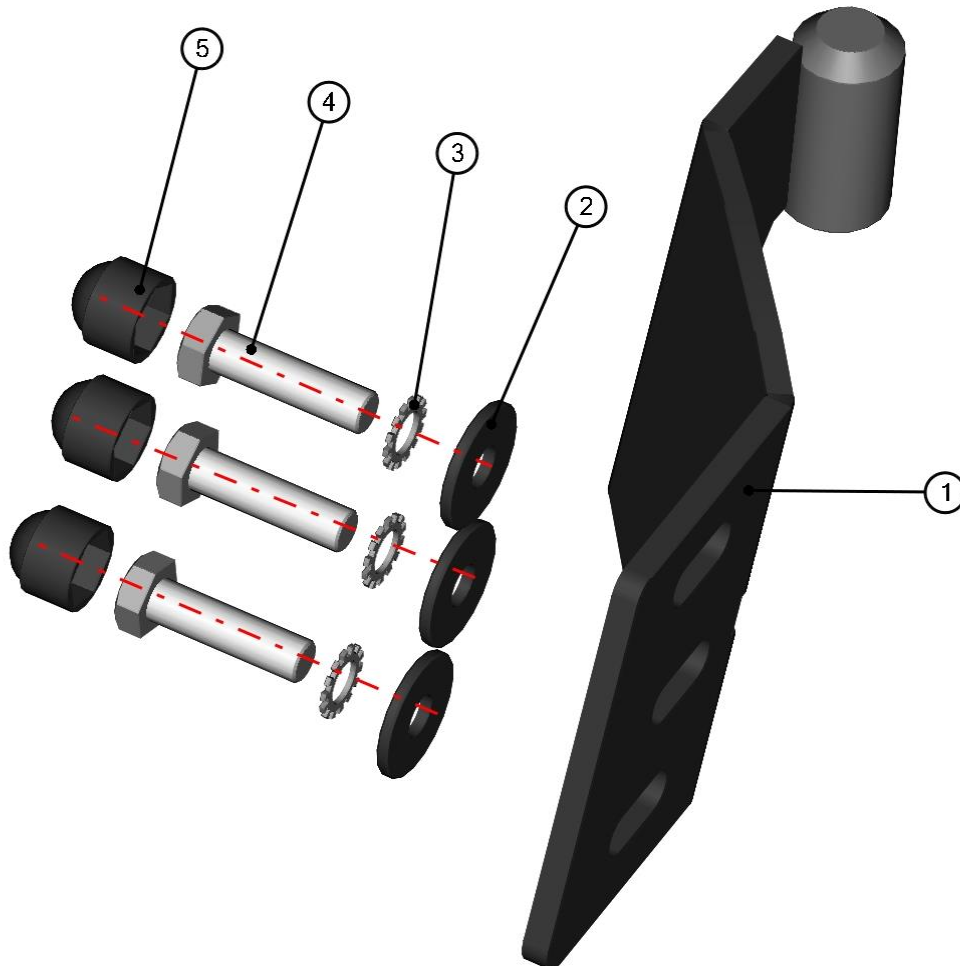

RIGHT REAR DOOR BOTTOM HINGE ASSEMBLY

64

ID	Catalogue no.	Description	Qty
1	52S03U01-50W006	RIGHT REAR DOOR BOTTOM HINGE WELDED	1
2	003322	RIVET WASHER 8	3
3	001489	SERRATED LOCK WASHER 8	3
4	001411	SCREW M8x30	3
5	001309	PLASTIC NUT COVER OK 13	3