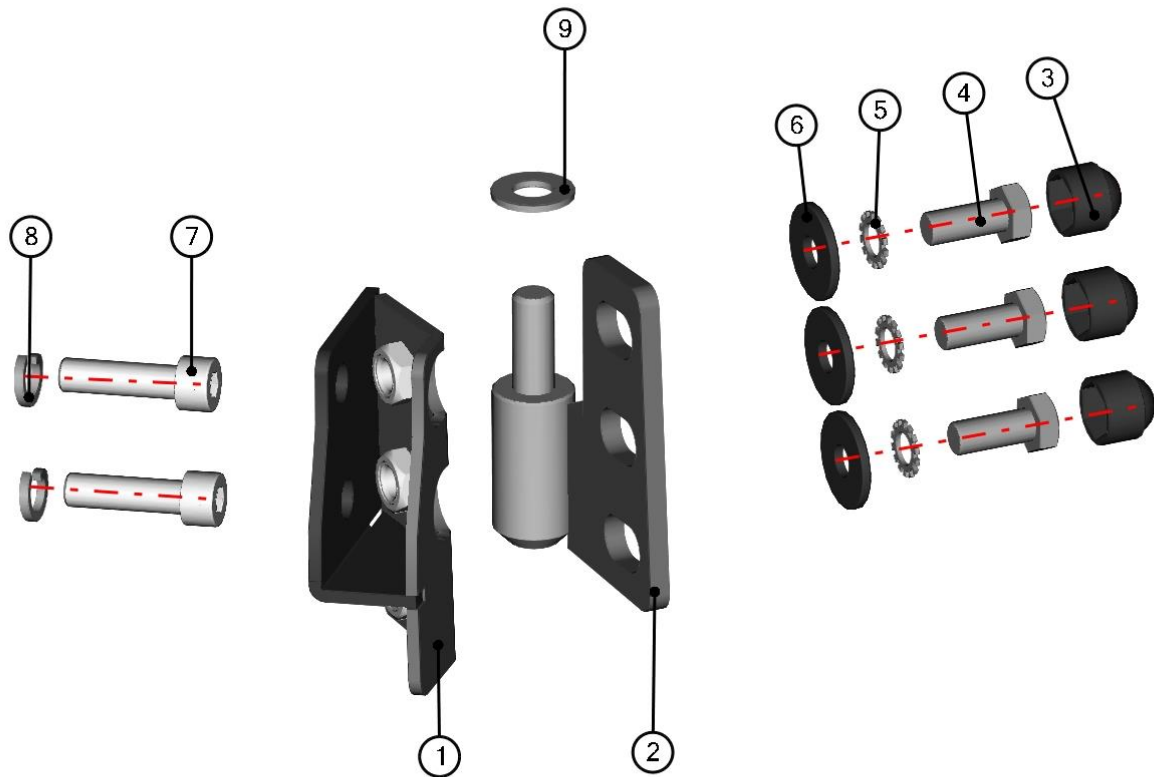

RIGHT FRONT DOOR FRAME UPPER HINGE ASSEMBLY

ID	Catalogue no.	Description	Qty
1	52S03U02-50W003	RIGHT FRONT DOOR UPPER HINGE HOLDER WELDED	1
2	52S03U02-50W007	RIGHT FRONT DOOR UPPER HINGE WELDED	1
3	001309	PLASTIC NUT COVER OK 13	3
4	001437	SCREW M8x20	3
5	001489	SERRATED WASHER 8	3
6	003322	RIVER WASHER 8	3
7	002656	IMBUS SCREW M8x30	2
8	001492	SPRING WASHER 8	2
9	004447	WASHER 10	1