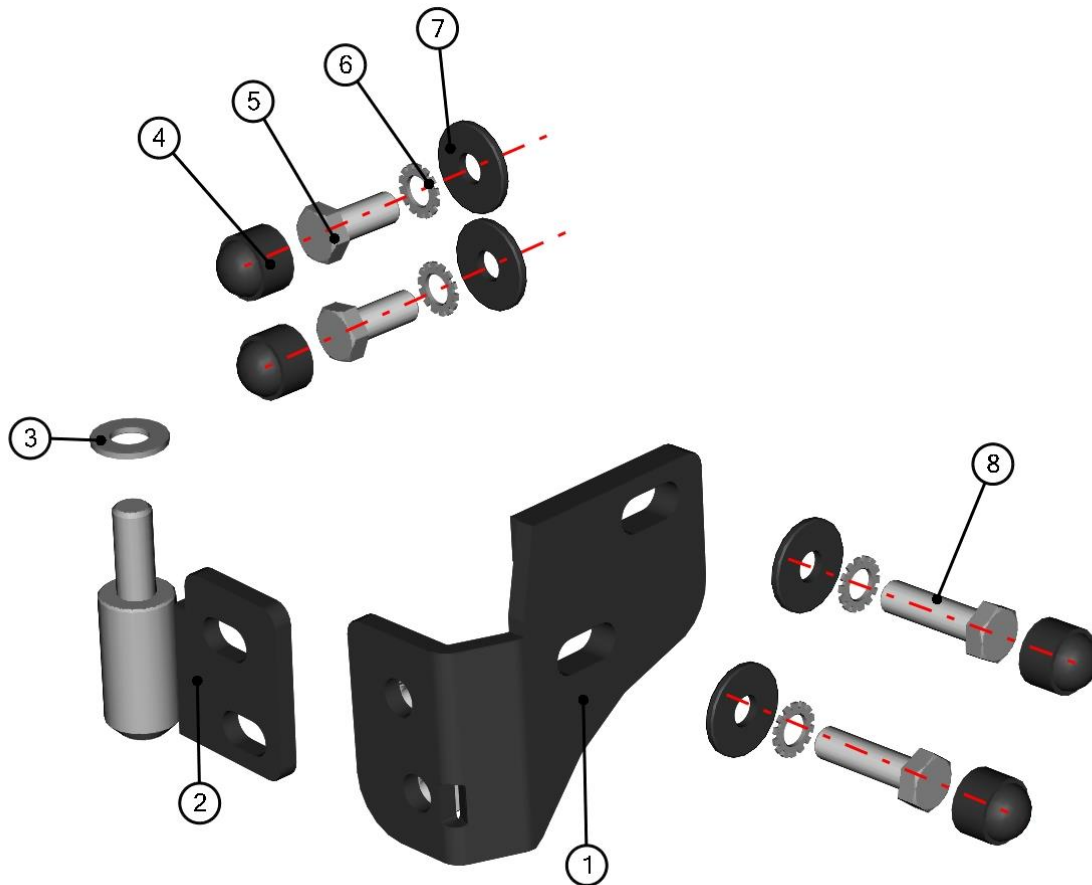

LEFT FRONT DOOR FRAME BOTTOM HINGE ASSEMBLY

ID	Catalogue no.	Description	Qty
1	52S03U02-40W010	LEFT FRONT DOOR BOTTOM HINGE HOLDER WELDED	1
2	52S03U02-40W011	LEFT FRONT DOOR BOTTOM HINGE WELDED	1
3	004447	WASHER 10	1
4	001309	PLASTIC NUT COVER OK 13	4
5	001437	SCREW M8x20	2
6	001489	SERRATED LOCK WASHER 8	4
7	003322	RIVET WASHER 8	4
8	001411	SCREW M8x30	2