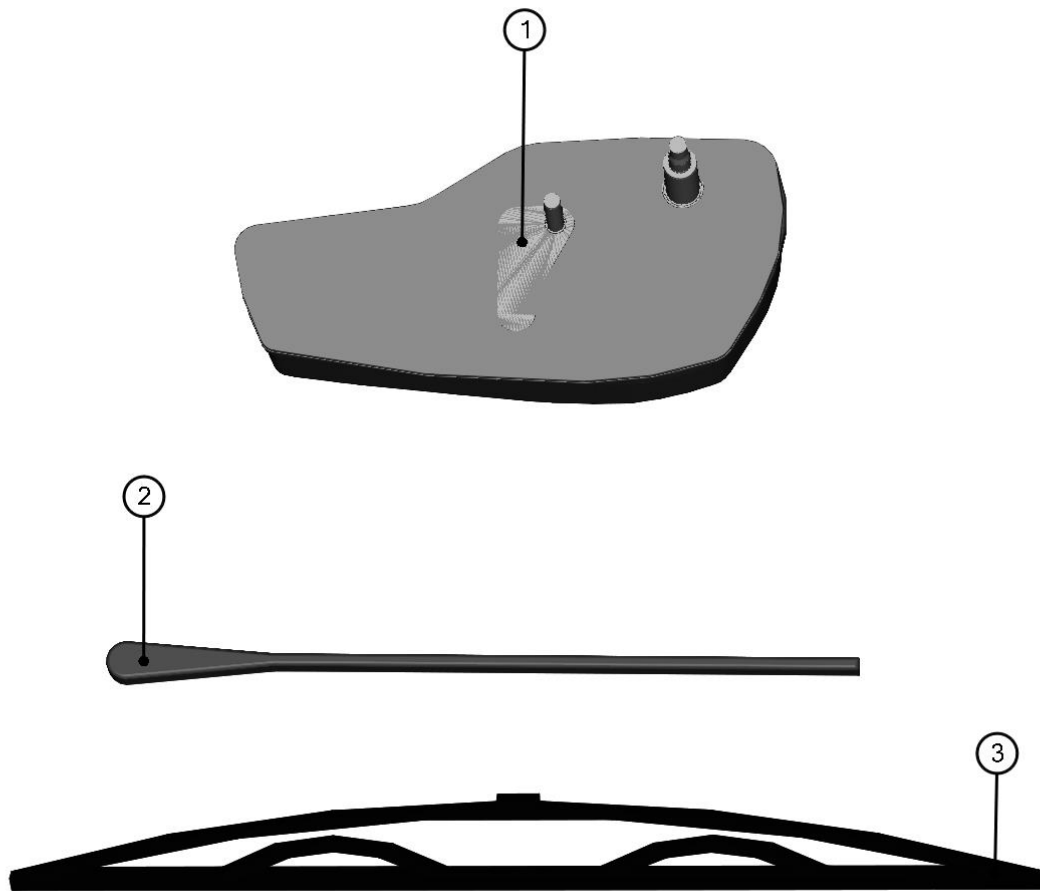

WIPER ASSEMBLY

9

ID	Catalogue no.	Description	Qty
1	00-10M005	WIPER MOTOR ASSEMBLY	1
2	001764	WIPER ARM	1
3	001765	WIPER LATCH	1