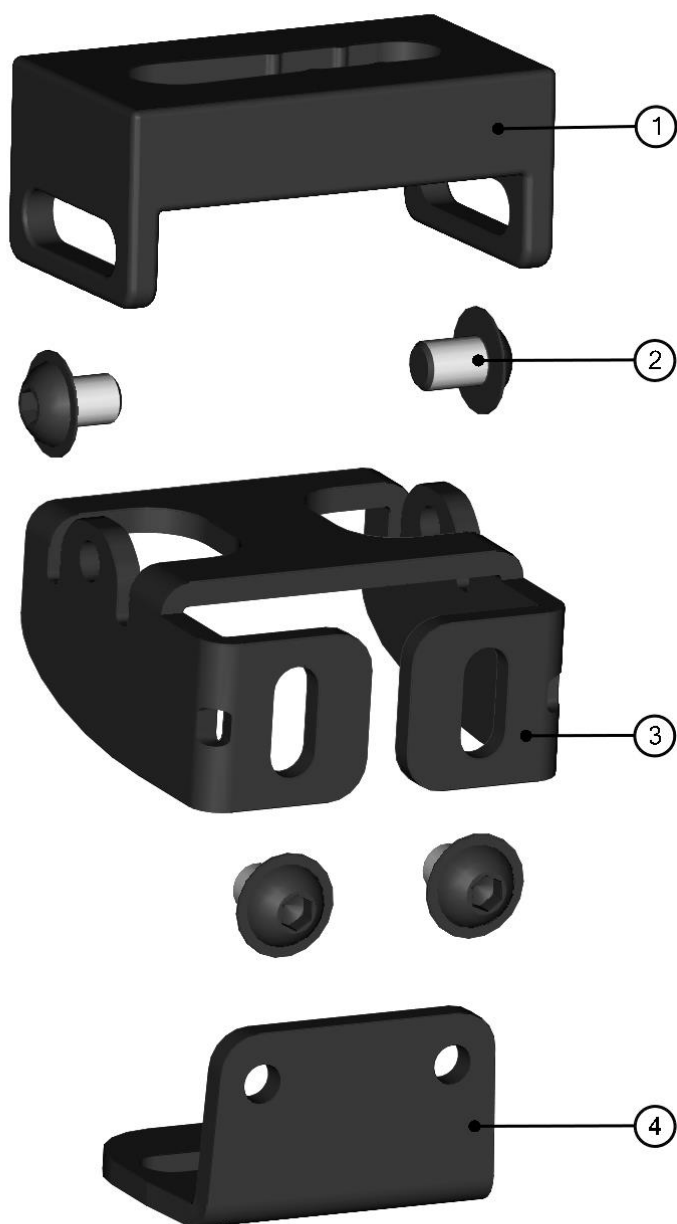

LEFT FRONT WINDOW STOP ASSEMBLY

12

ID	Catalogue no.	Description	Qty
1	004856	PLASTIC FRONT WINDOW STOP	1
2	004387	SCREW M6x15	4
3	52S03U01-10-003	FRONT WINDOW STOP HOLDER	1
4	52S03U01-10-004	FRONT WINDOW STOP ASSEMBLY HOLDER	1