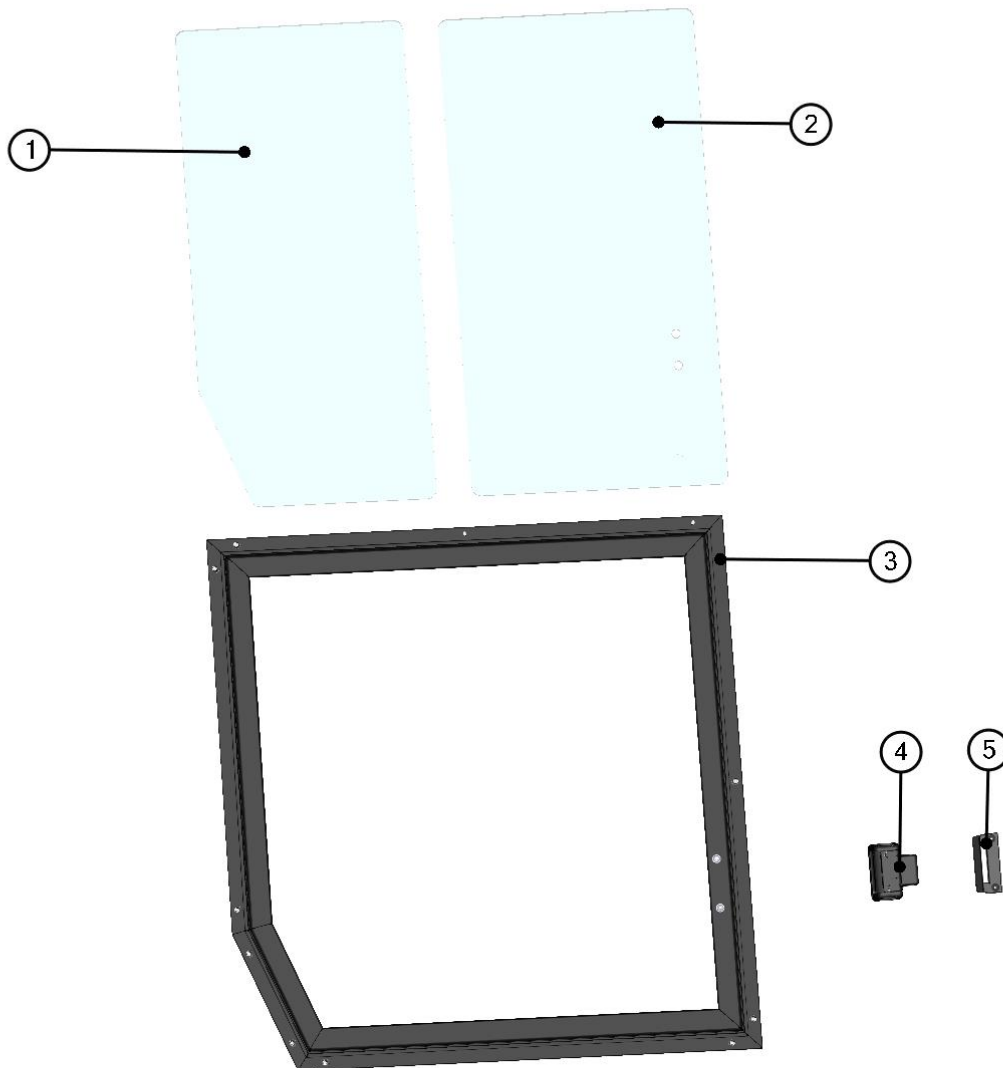

LEFT REAR DOOR WINDOW ASSEMBLY

38

ID	Catalogue no.	Description	Qty
1	52S03U02-40-011	REAR DOOR WINDOW SOLID	1
2	52S03U02-40-012	REAR DOOR WINDOW MOVABLE	1
3	52S03U02-40-007	LEFT REAR DOOR WINDOW FRAME	1
4	00-40M008	WINDOW LOCK	1
5	001762	WINDOW STOP	1