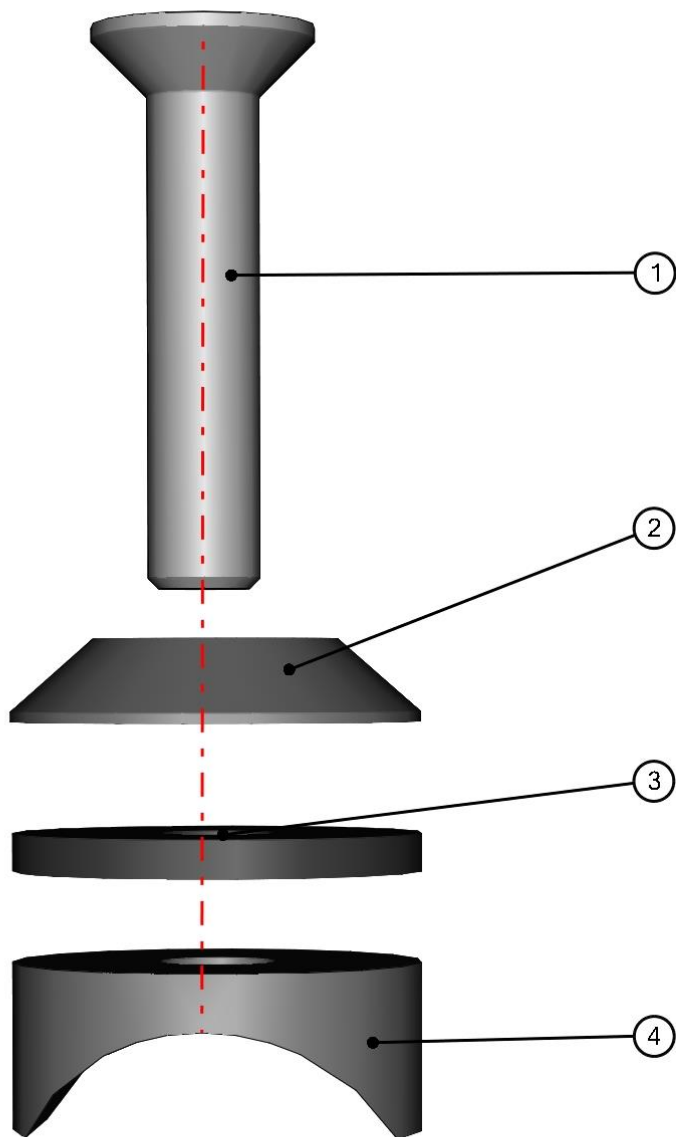

POLYCARBONATE FIXING ASSEMBLY

ID	Catalogue no.	Description	Qty
1	001701	SCREW M6x30	1
2	001715	PLASTIC WASHER	1
3	001735	RUBBER WASHER	1
4	001736	SADDLE WASHER	1