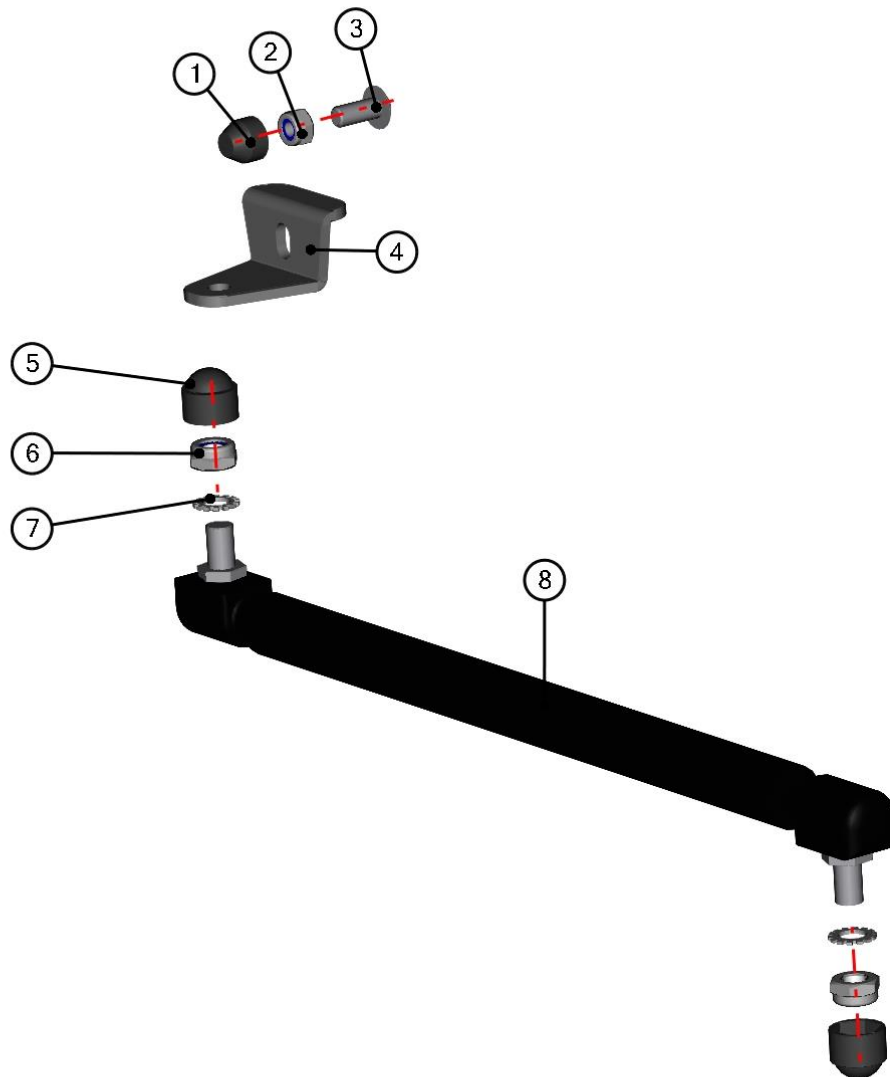

REAR DOOR GAS SPRING ASSEMBLY

ID	Catalogue no.	Description	Qty
1	001348	PLASTIC NUT COVER OK 10	1
2	001392	SELF-LOCKING NUT M6	1
3	002971	SCREW M6x15	1
4	52S03U01-50-031	GAS SPRING HOLDER	1
5	001309	PLASTIC NUT COVER OK 13	2
6	001388	SELF-LOCKING NUT M8	2
7	001489	SERRATED LOCK WASHER 8	2
8	004539	GAS SPRING	1