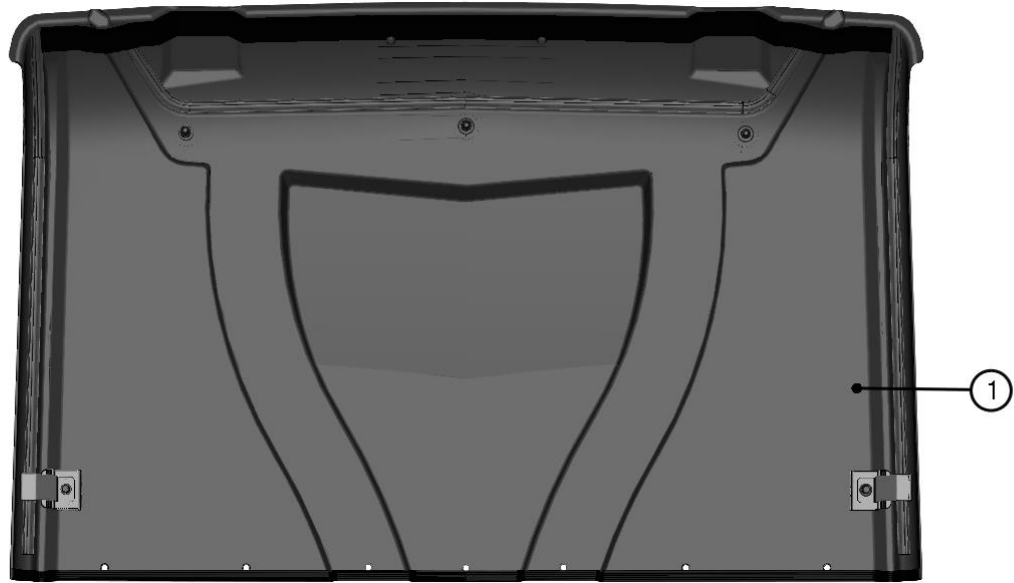

ROOF PANEL ASSEMBLIES

20

ID	Catalogue no.	Description	Qty
1	52S03U02-30M001	FRONT ROOF PANEL	1
2	52S03U02-30M003	REAR ROOF PANEL	1
3	52S03U02-30M006	ROOF PANELS FIXING ASSEMBLY	7