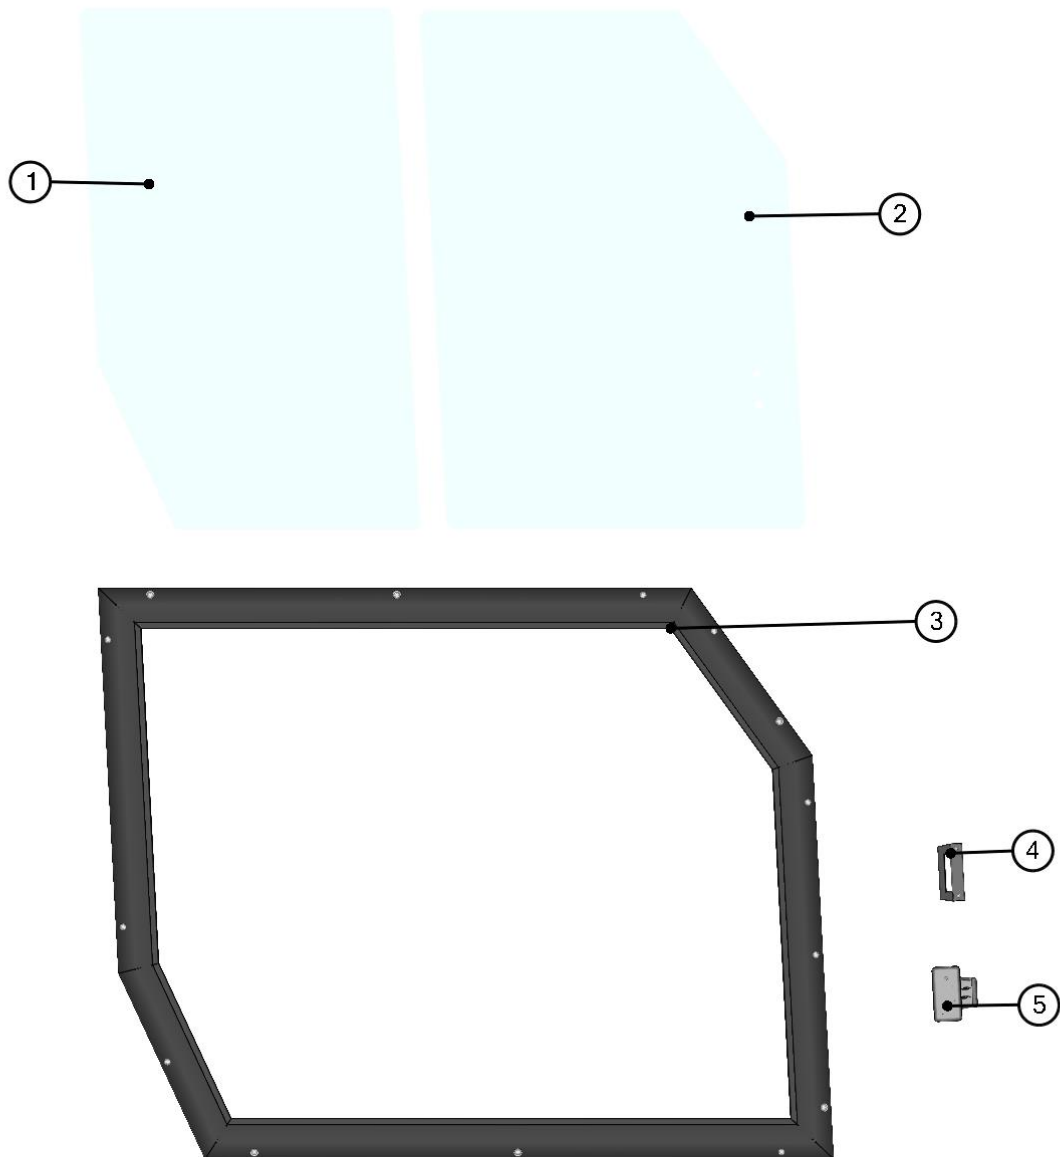

RIGHT FRONT DOOR WINDOW ASSEMBLY

80

ID	Catalogue no.	Description	Qty
1	52S03U01-50-015	RIGHT FRONT WINDOW GLASS SOLID	1
2	52S03U01-50-016	RIGHT FRONT WINDOW GLASS MOVABLE	1
3	52S03U01-50-014	RIGHT FRONT DOOR WINDOW FRAME	1
4	001762	WINDOW STOP	1
5	00-40M008	WINDOW LOCK	1