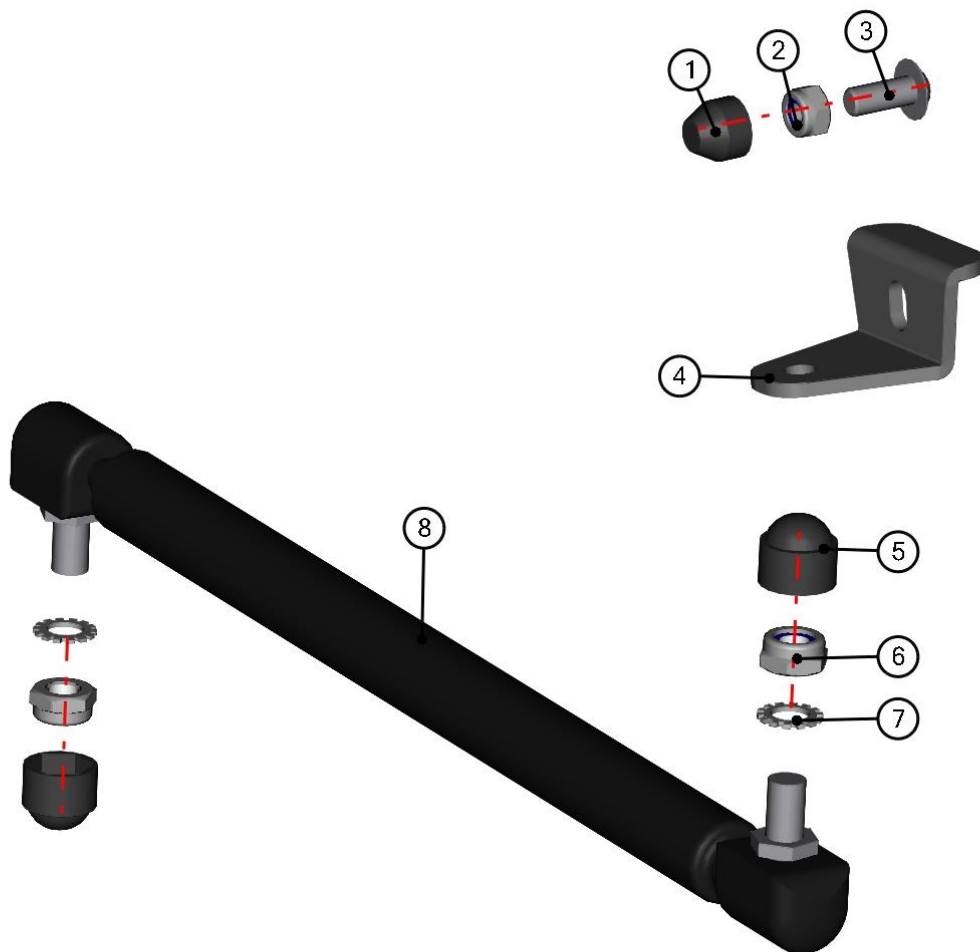

REAR DOOR GAS SPRING ASSEMBLY

ID	Catalogue no.	Description	Qty
1	001348	PLASTIC NUT COVER OK 10	1
2	001392	SELF-LOCKING NUT M6	1
3	002971	SCREW M6x15	1
4	52S03U01-50-031	GAS SPRING HOLDER	1
5	001309	PLASTIC NUT COVER OK 13	2
6	001388	SELF-LOCKING NUT M8	2
7	001489	SERRATED LOCK WASHER 8	2
8	002494	GAS SPRING	1