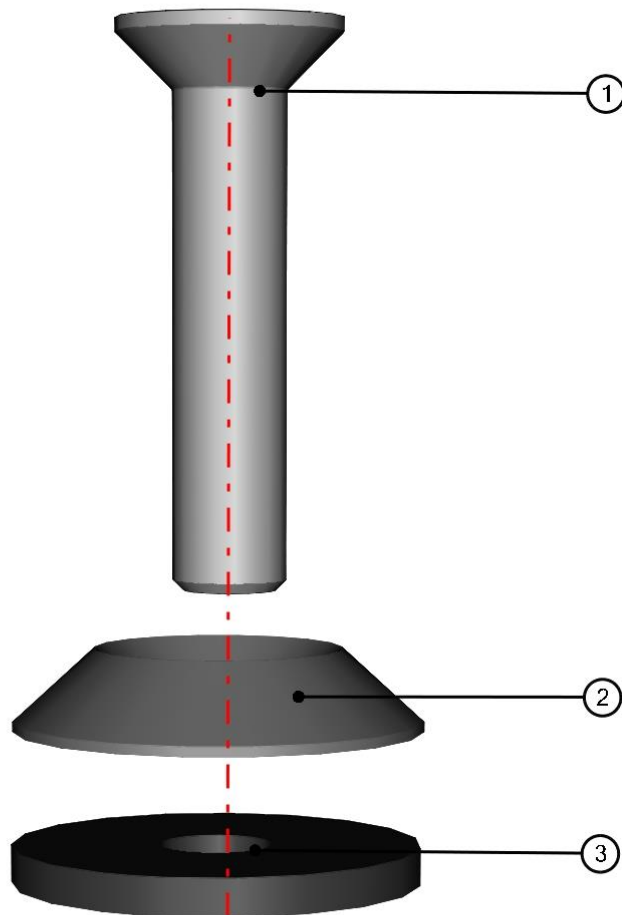

FRAME FIXING ASSEMBLY 1

ID	Catalogue no.	Description	Qty
1	001701	SCREW M6x30	1
2	001715	PLASTIC WASHER	1
3	001735	RUBBER WASHER	1