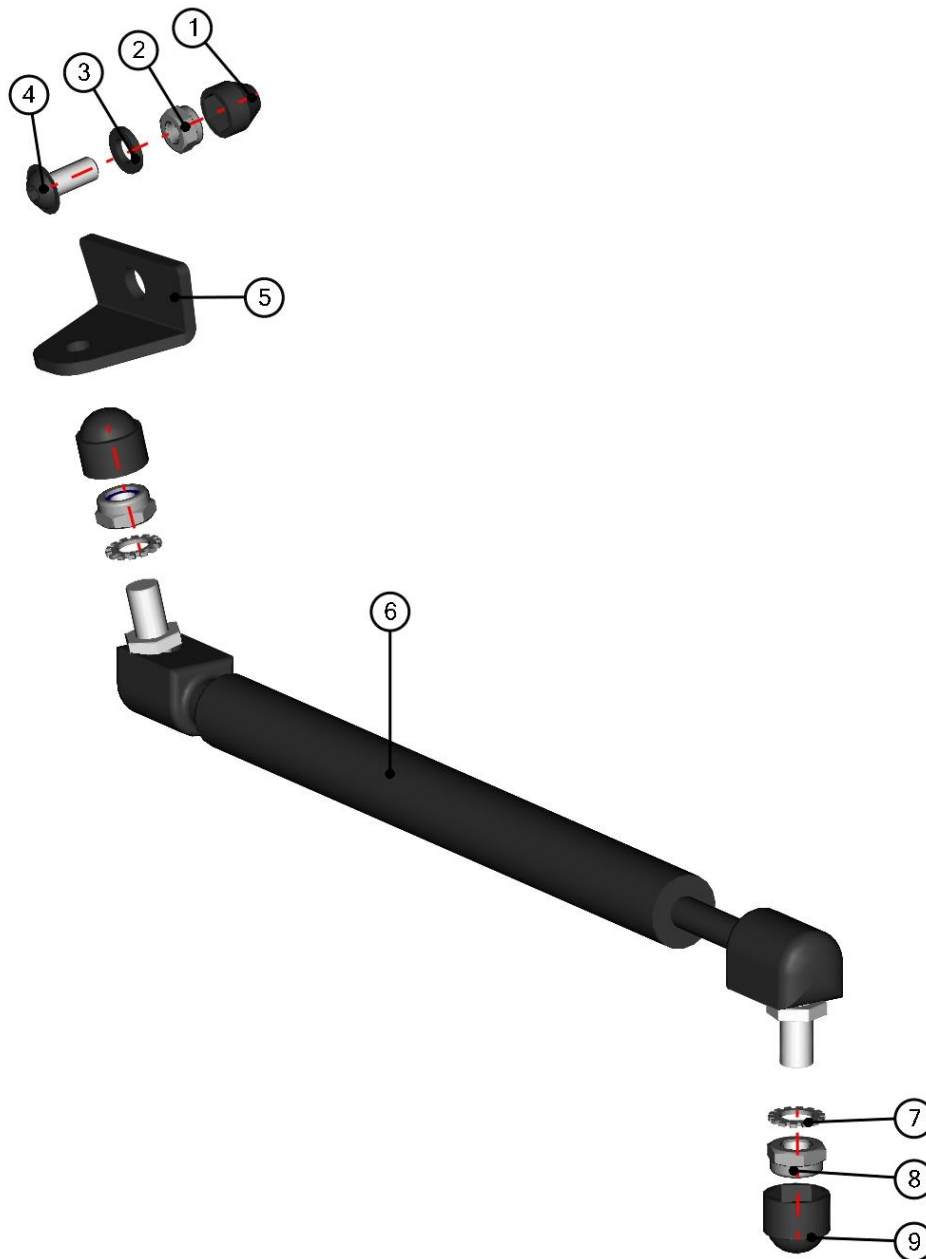

ID	Catalogue no.	Description	Qty
1	001348	PLASTIC NUT COVER OK 10	1
2	001392	SELF-LOCKING NUT M6	1
3	001426	WASHER 6	1
4	002971	SCREW M6x15	1
5	52S03U01-50-031	GAS SPRING HOLDER	1
6	000865	GAS SPRING	1
7	001489	SERRATED WASHER 8	2
8	001388	SELF-LOCKING NUT M8	2
9	001309	PLASTIC NUT COVER OK 13	2