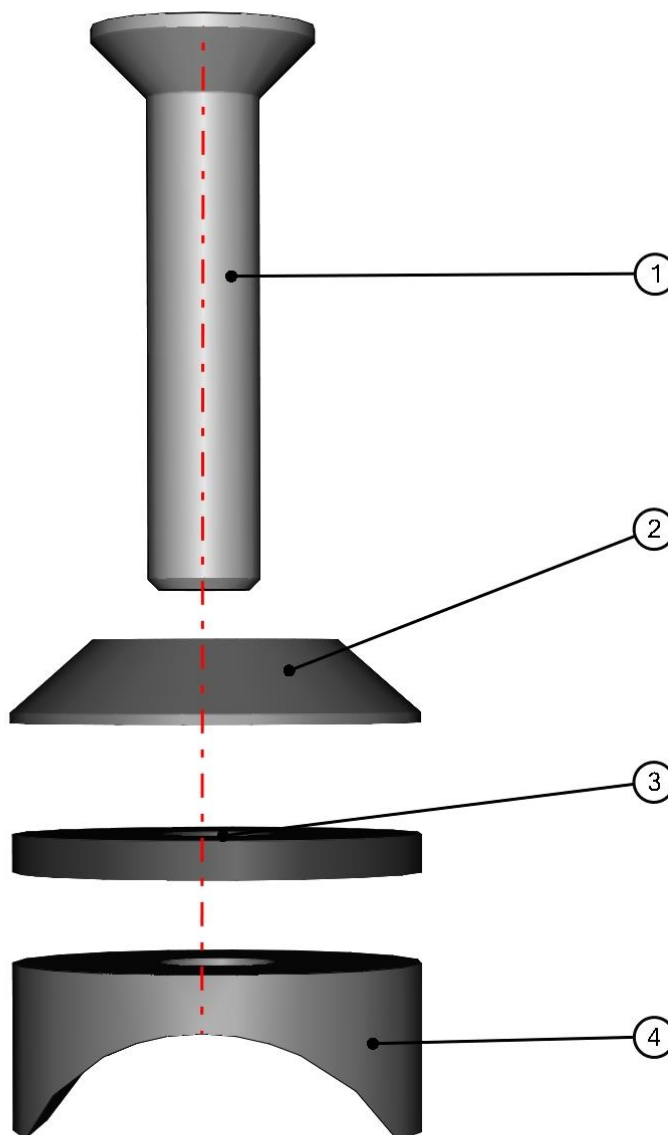

POLYCARBONATE FIXING ASSEMBLY

ID	Catalogue no.	Description	Qty
1	001701	SCREW M6x30	1
2	001715	PLASTIC WASHER	1
3	001735	RUBBER WASHER	1
4	001736	SADDLE WASHER	1