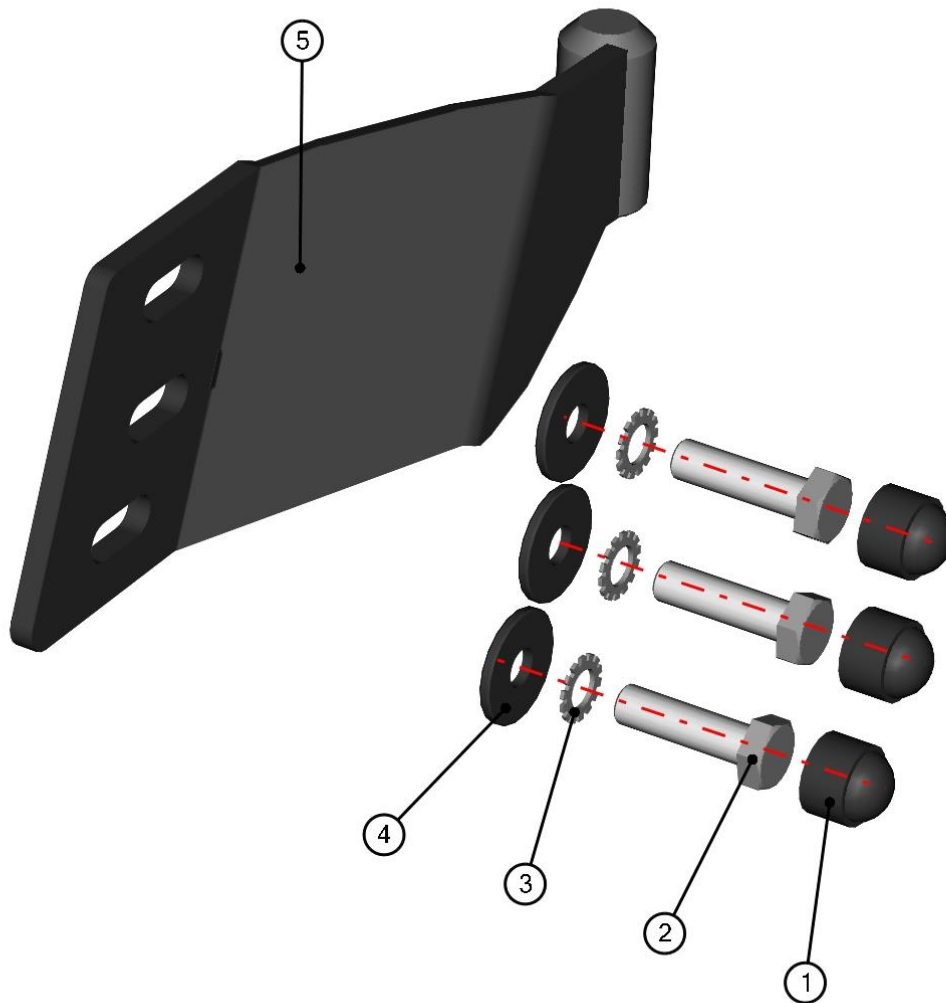

LEFT FRONT DOOR BOTTOM HINGE ASSEMBLY

ID	Catalogue no.	Description	Qty
1	001309	PLASTIC NUT COVER OK 13	3
2	001411	SCREW M8x30	3
3	001489	SERRATED LOCK WASHER 8	3
4	003322	RIVET WASHER 8	3
5	52S03U05-40W006	LEFT FRONT DOOR BOTTOM HINGE WELDED	1