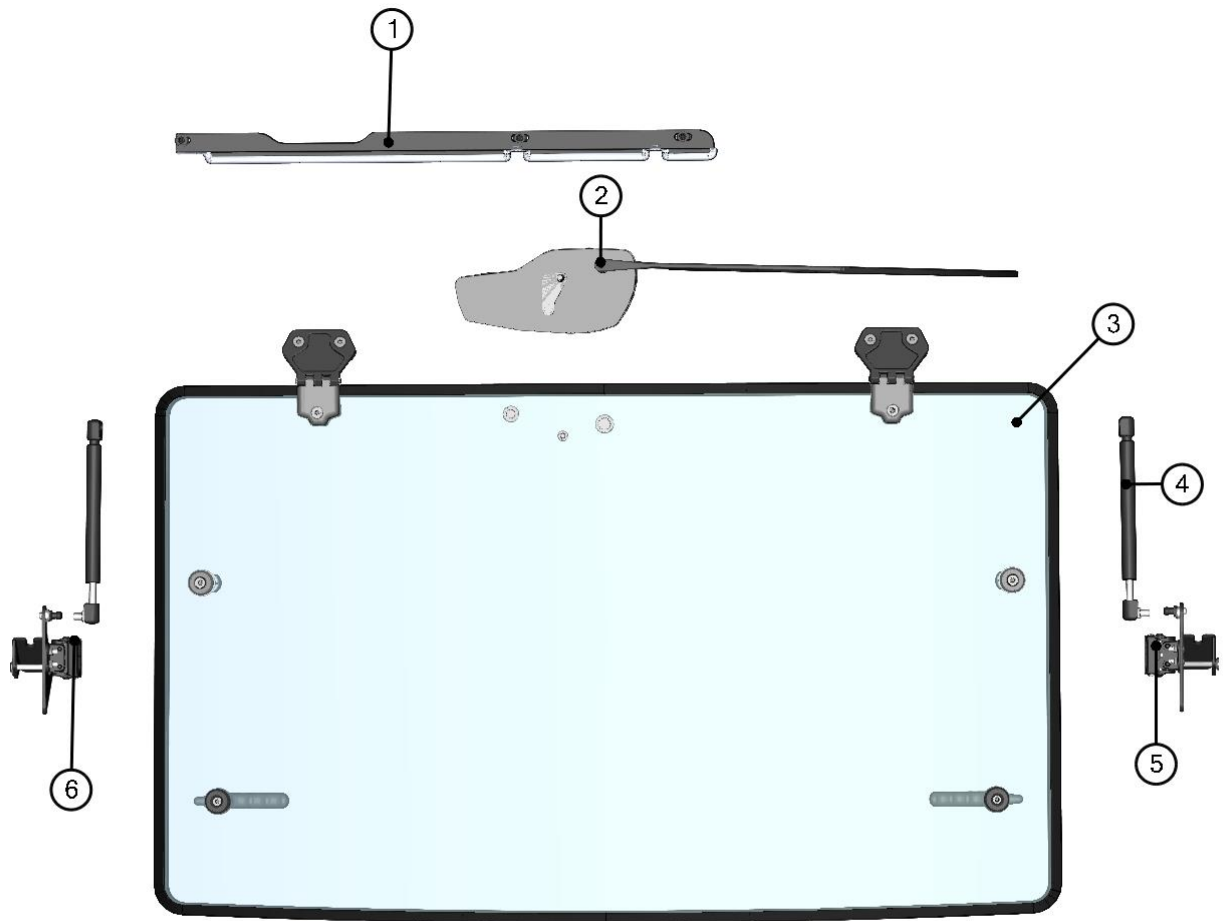

FRONT PANEL ASSEMBLIES

7

ID	Catalogue no.	Description	Qty
1	52S03U01-10M011	HARNES COVER LEDGE ASSEMBLY	1
2	52S03U01-10M007	WIPER ASSEMBLY	1
3	52S03U01-10M002	FRONT WINDOW ASSEMBLY	1
4	52S03U01-10M009	FRONT WINDOW GAS SPRING ASSEMBLY	2
5	52S03U01-10M005	LEFT FRONT CONSOLE ASSEMBLY	1
6	52S03U01-10M006	RIGHT FRONT CONSOLE ASSEMBLY	1