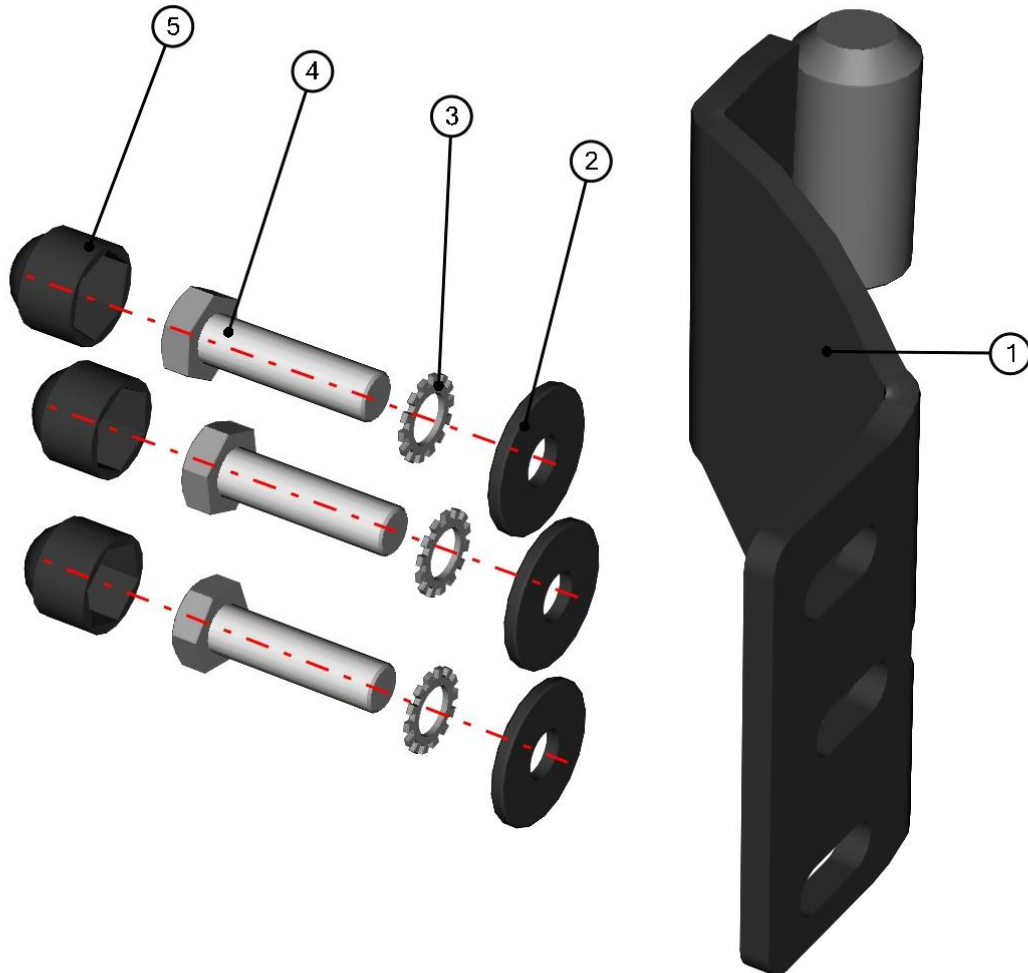

RIGHT REAR DOOR UPPER HINGE ASSEMBLY

ID	Catalogue no.	Description	Qty
1	52S03U01-50W005	RIGHT REAR DOOR UPPER HINGE WELDED	1
2	003322	RIVET WASHER 8	3
3	001489	SERRATED LOCK WASHER 8	3
4	001411	SCREW M8x30	3
5	001309	PLASTIC NUT COVER OK 13	3