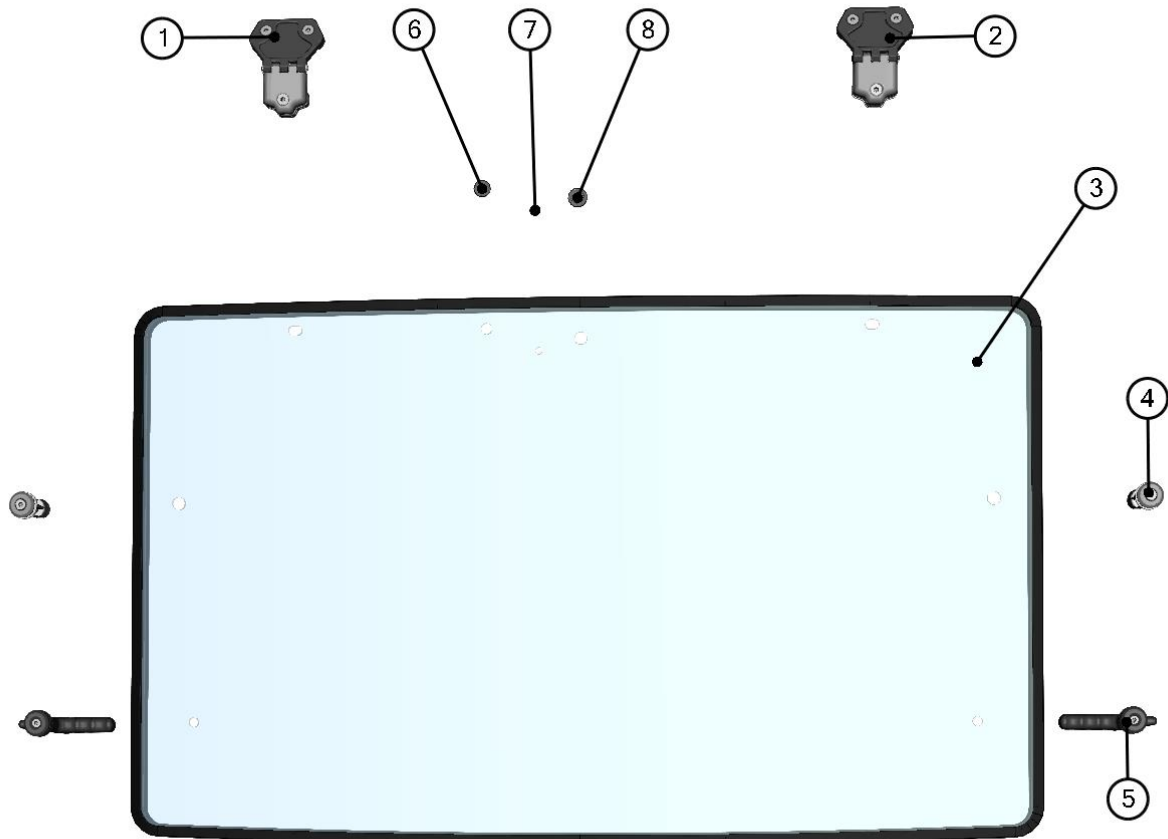

FRONT WINDOW ASSEMBLY

ID	Catalogue no.	Description	Qty
1	52S03U01-10M008	RIGHT FRONT PANEL HINGE ASSEMBLY	1
2	52S03U01-10M004	LEFT FRONT PANEL HINGE ASSEMBLY	1
3	52S03U01-10M001	FRONT WINDOW WITH SEALING	1
4	00-20M005	UPPER FRONT PANEL GAS SPRING HOLDER	2
5	00-10M023	FRONT WINDOW LOCK	2
6	002730	PLASTIC COVER GPN 300 F 14	1
7	002728	PLASTIC COVER GPN 300 F 042	1
8	002743	PLASTIC COVER GPN 300 F 17	1