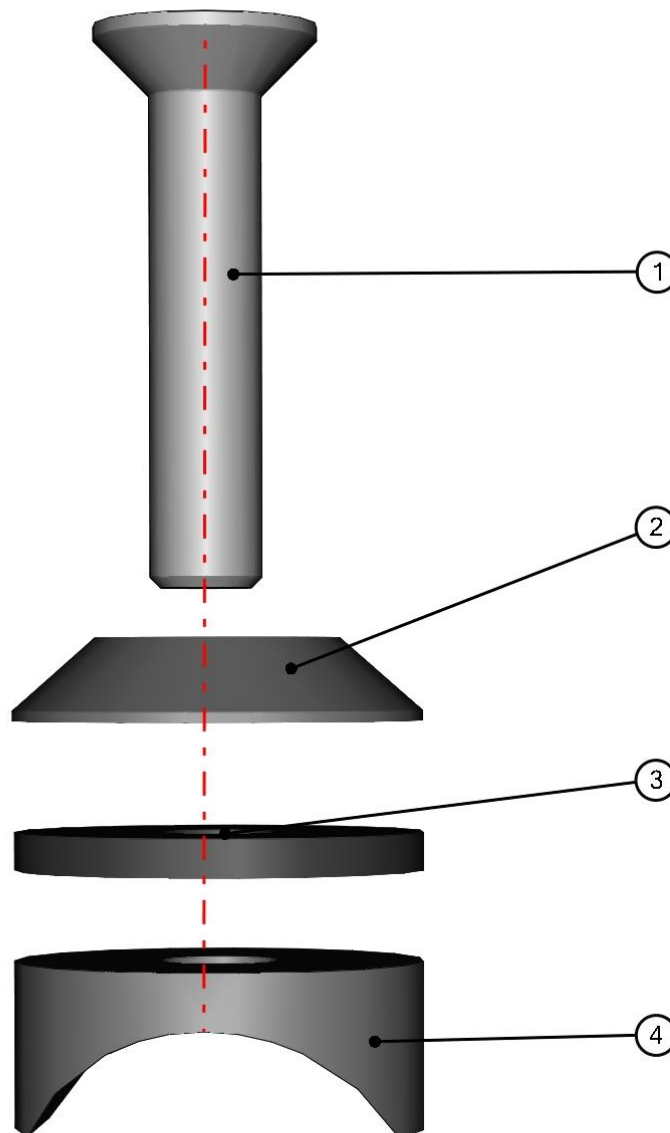

POLYCARBONATE FIXING ASSEMBLY

ID	Catalogue no.	Description	Qty
1	001701	SCREW M6x30	1
2	001715	PLASTIC WASHER	1
3	001735	RUBBER WASHER	1
4	001736	SADDLE WASHER	1