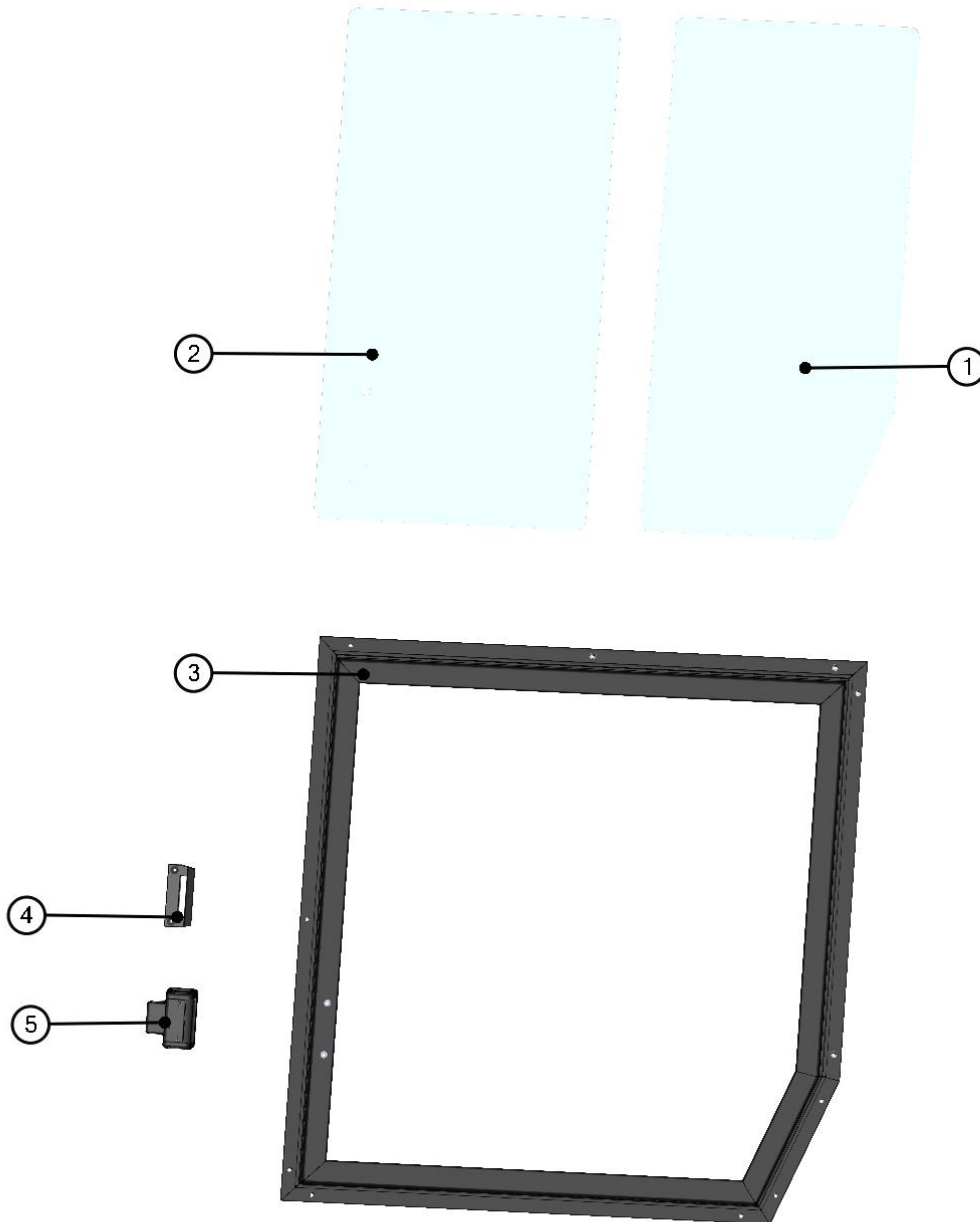

RIGHT REAR DOOR WINDOW ASSEMBLY

66

ID	Catalogue no.	Description	Qty
1	52S03U02-40-011	REAR DOOR WINDOW SOLID	1
2	52S03U02-40-012	REAR DOOR WINDOW SOLID	1
3	52S03U02-50-007	RIGHT REAR DOOR WINDOW FRAME	1
4	001762	WINDOW STOP	1
5	00-40M008	WINDOW LOCK	1