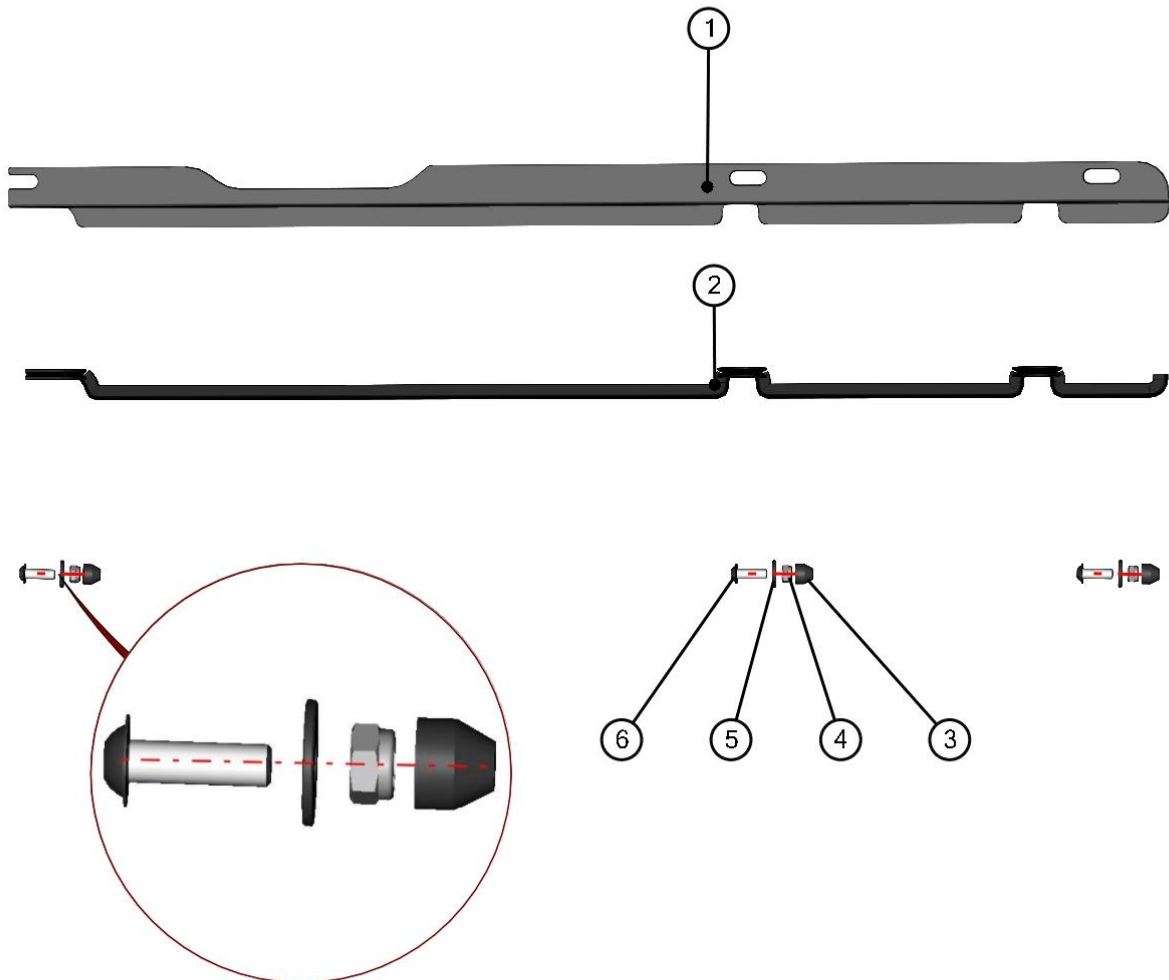

**HARNESS COVER LEDGE ASSEMBLY**

ID	Catalogue no.	Description	Qty
1	52S03U01-10-023	HARNESS COVER LEDGE	1
2	001001^52S03U01-10M011	RUBBER PROFILE "LEMOVKA"	1
3	001348	PLASTIC NUT COVER OK 10	3
4	001392	SELF-LOCKING NUT M6	3
5	004318	RIVET WASHER 6	3
6	002192	SCREW M6x20	3