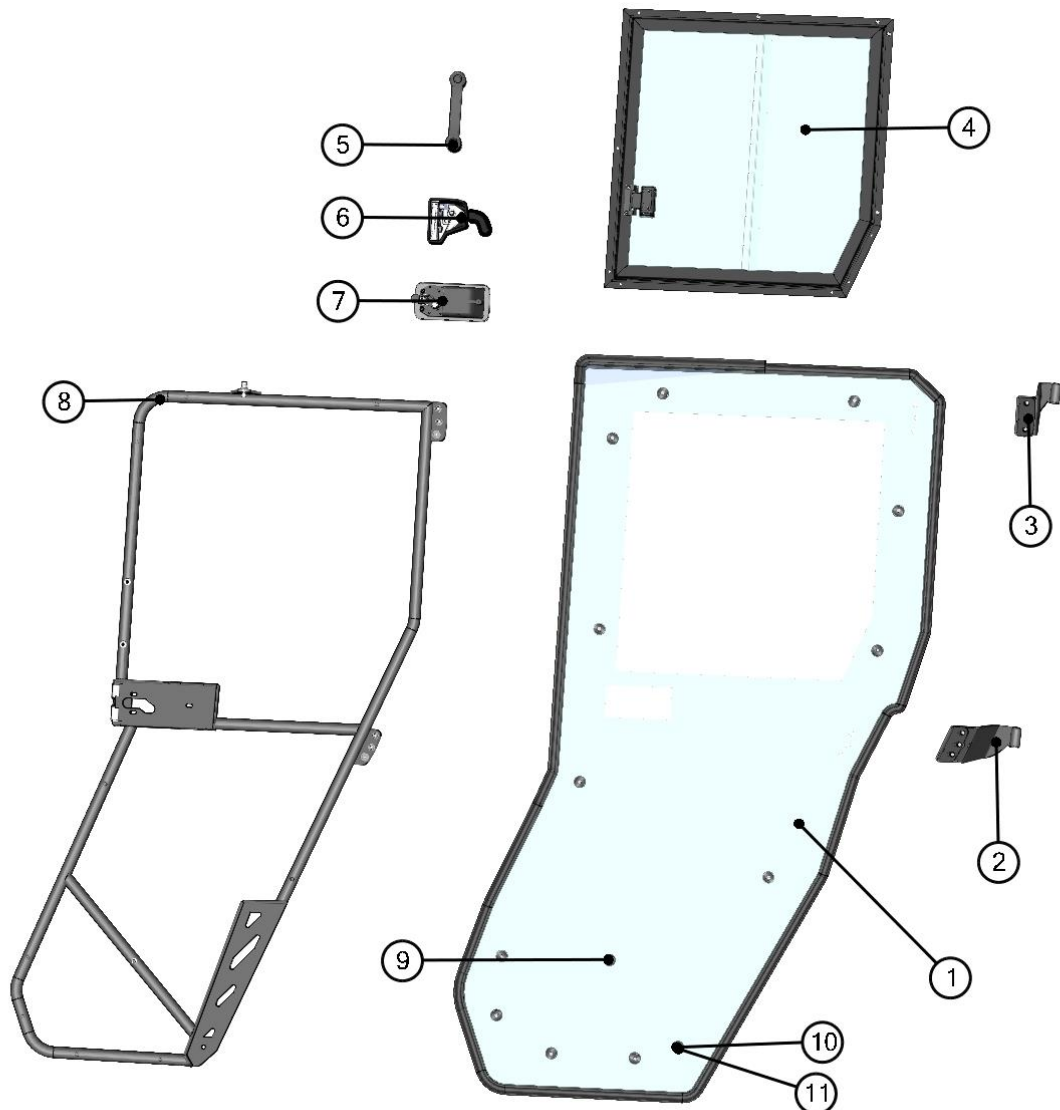

RIGHT REAR DOOR ASSEMBLY

63

ID	Catalogue no.	Description	Qty
1	52S03U02-50M001	RIGHT REAR DOOR POLYCARBONATE WITH SEALING	1
2	52S03U01-50M005	RIGHT REAR DOOR BOTTOM HINGE ASSEMBLY	1
3	52S03U01-50M007	RIGHT REAR DOOR UPPER HINGE ASSEMBLY	1
4	52S03U02-50M003	RIGHT REAR DOOR WINDOW ASSEMBLY	1
5	52S03U01-50M006	HANDLE ASSEMBLY	1
6	00-40M019	INNER DOOR LOCK	1
7	000841	OUTER DOOR LOCK	1
8	52S03U02-50W001	RIGHT REAR DOOR FRAME WELDED	1
9	00-00M019	POLYCARBONATE FIXING ASSEMBLY	13
10	00-00M020	FRAME FIXING ASSEMBLY 1	1
11	00-00M030	FRAME FIXING ASSEMBLY 2	1