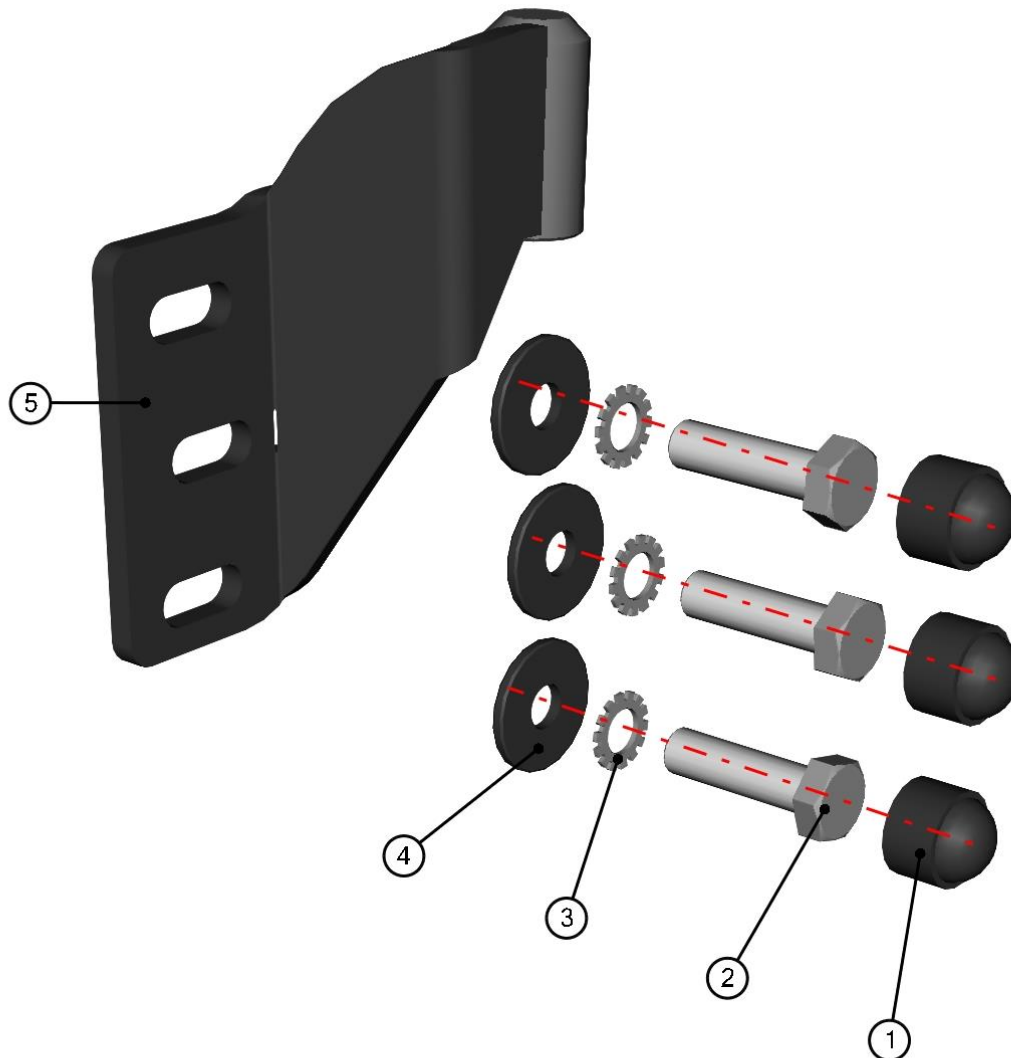

LEFT FRONT DOOR UPPER HINGE ASSEMBLY

ID	Catalogue no.	Description	Qty
1	001309	PLASTIC NUT COVER OK 13	3
2	001411	SCREW M8x30	3
3	001489	SERRATED LOCK WASHER 8	3
4	003322	RIVET WASHER 8	3
5	52S03U05-40W005	LEFT FRONT DOOR UPPER HINGE WELDED	1