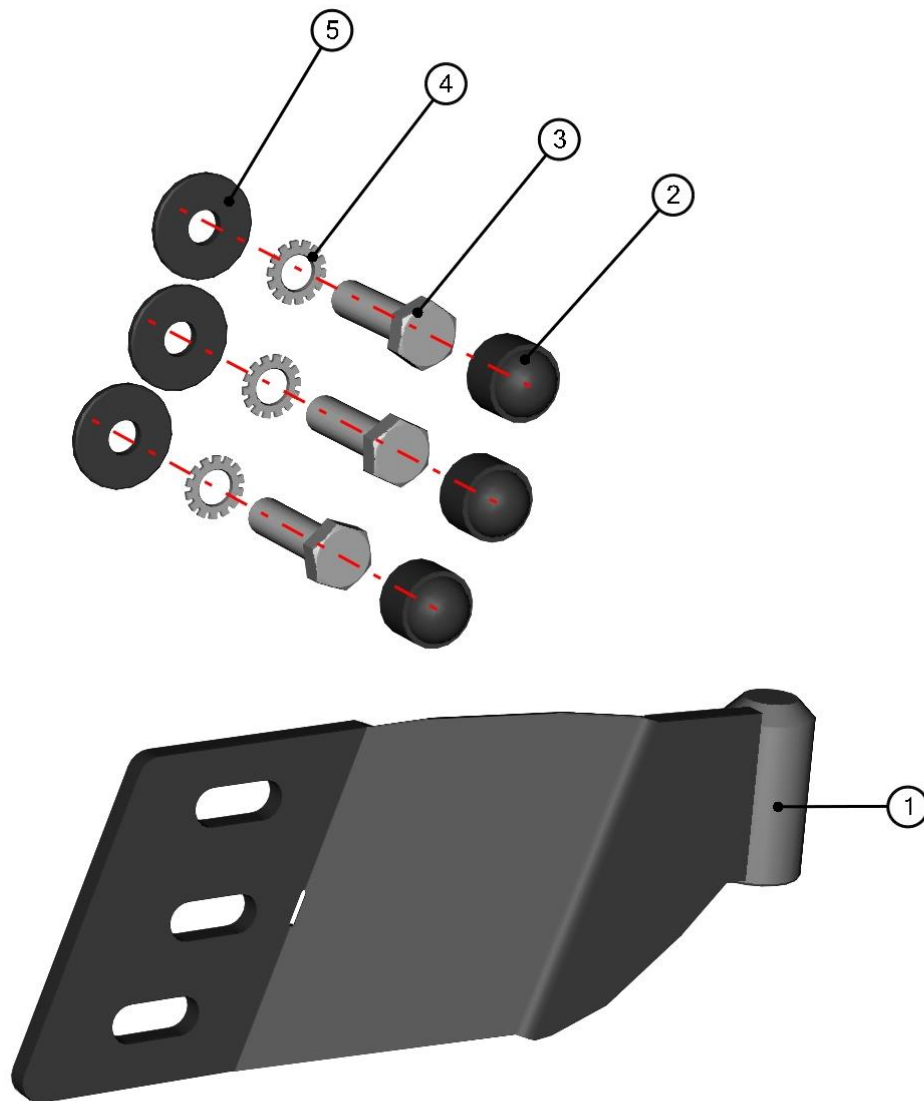

LEFT REAR DOOR BOTTOM HINGE ASSEMBLY

36

ID	Catalogue no.	Description	Qty
1	52S03U01-40W006	LEFT REAR DOOR HINGE WELDED	1
2	001309	PLASTIC NUT COVER OK 13	3
3	001411	SCREW M8x30	3
4	001489	SERRATED LOCK WASHER 8	3
5	003322	RIVET WASHER 8	3