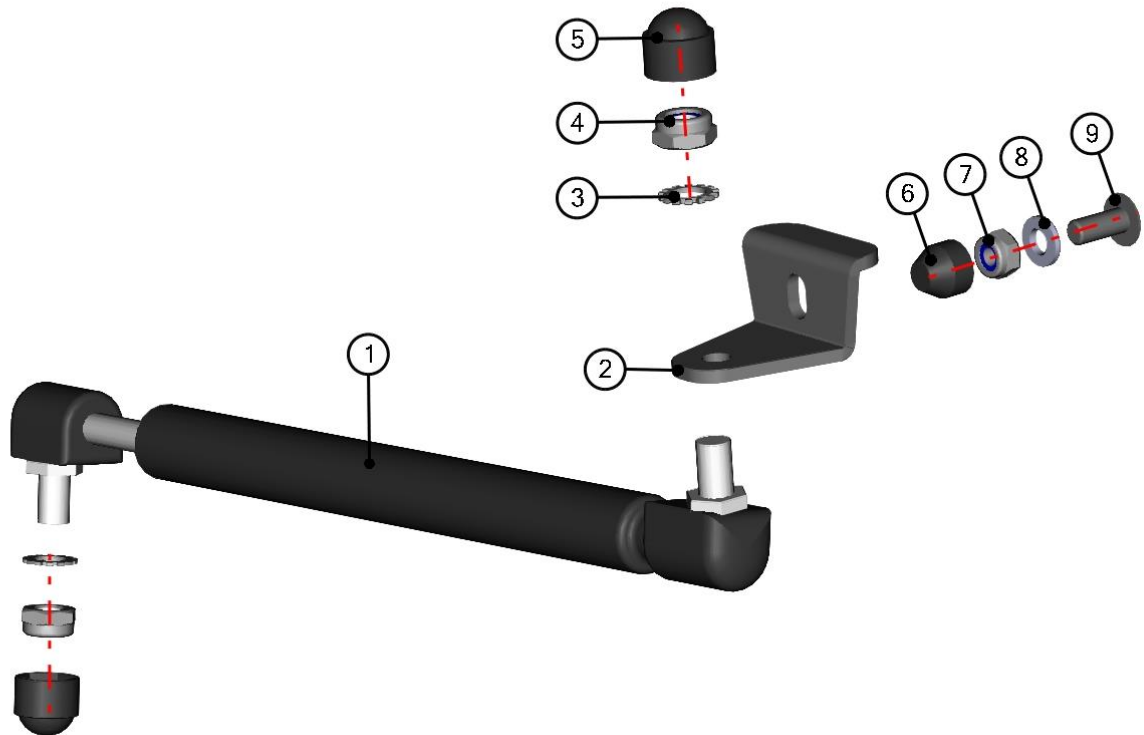

GAS SPRING ASSEMBLY

ID	Catalogue no.	Description	Qty
1	000865	GAS SPRING	1
2	52S03U05-40-031	GAS SPRING HOLDER	1
3	001489	SERRATED LOCK WASHER 8	2
4	001388	SELF-LOCKING NUT M8	2
5	001309	PLASTIC NUT COVER OK 13	2
6	002971	SCREW M6x15	1
7	001426	WASHER 6	1
8	001392	SELF-LOCKING NUT M6	1
9	001348	PLASTIC NUT COVER OK 10	1