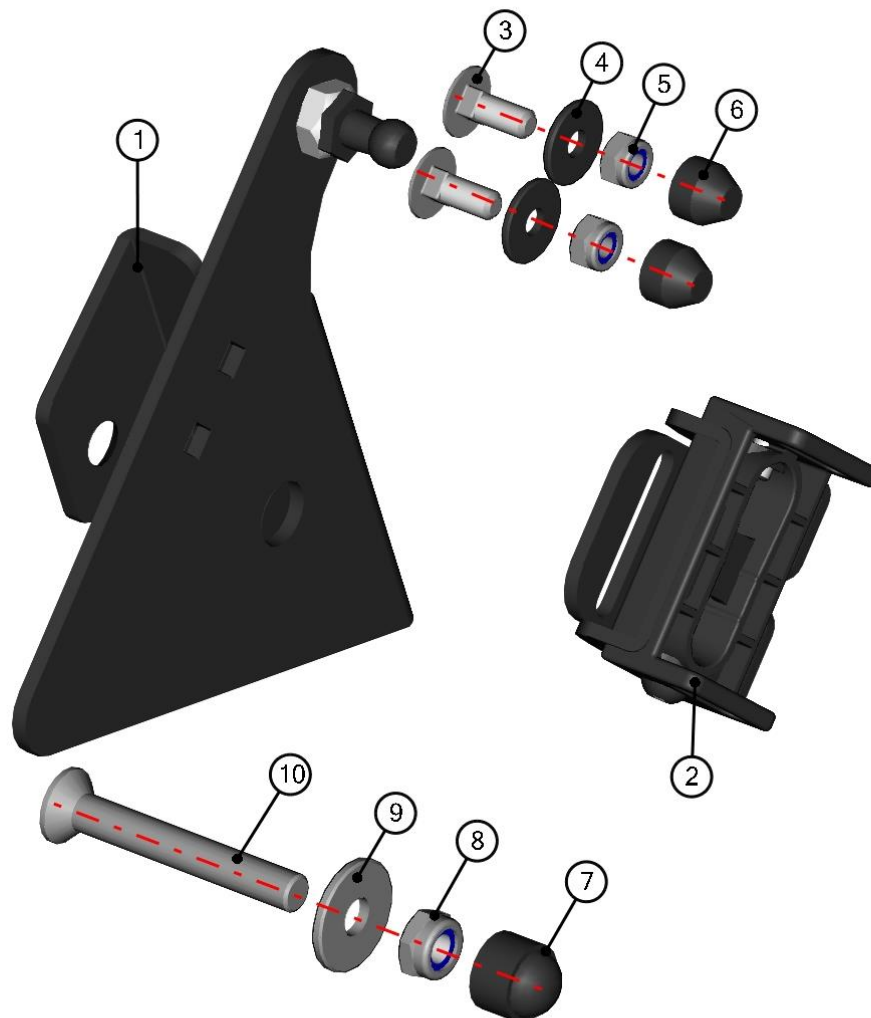

RIGHT FRONT CONSOLE ASSEMBLY

ID	Catalogue no.	Description	Qty
1	52S03U01-10W002	RIGHT FRONT CONSOLE WELDED	1
2	52S03U01-10M006	RIGHT FRONT WINDOW STOP ASSEMBLY	1
3	004529	SCREW M8x20	2
4	004318	RIVET WASHER 6	2
5	001392	SELF-LOCKING NUT M6	2
6	001348	PLASTIC NUT COVER OK 10	2
7	001309	PLASTIC NUT COVER OK 13	1
8	001388	SELF-LOCKING NUT M8	1
9	001407	RIVET WASHER 8	1
10	001399	SCREW M8x60	1