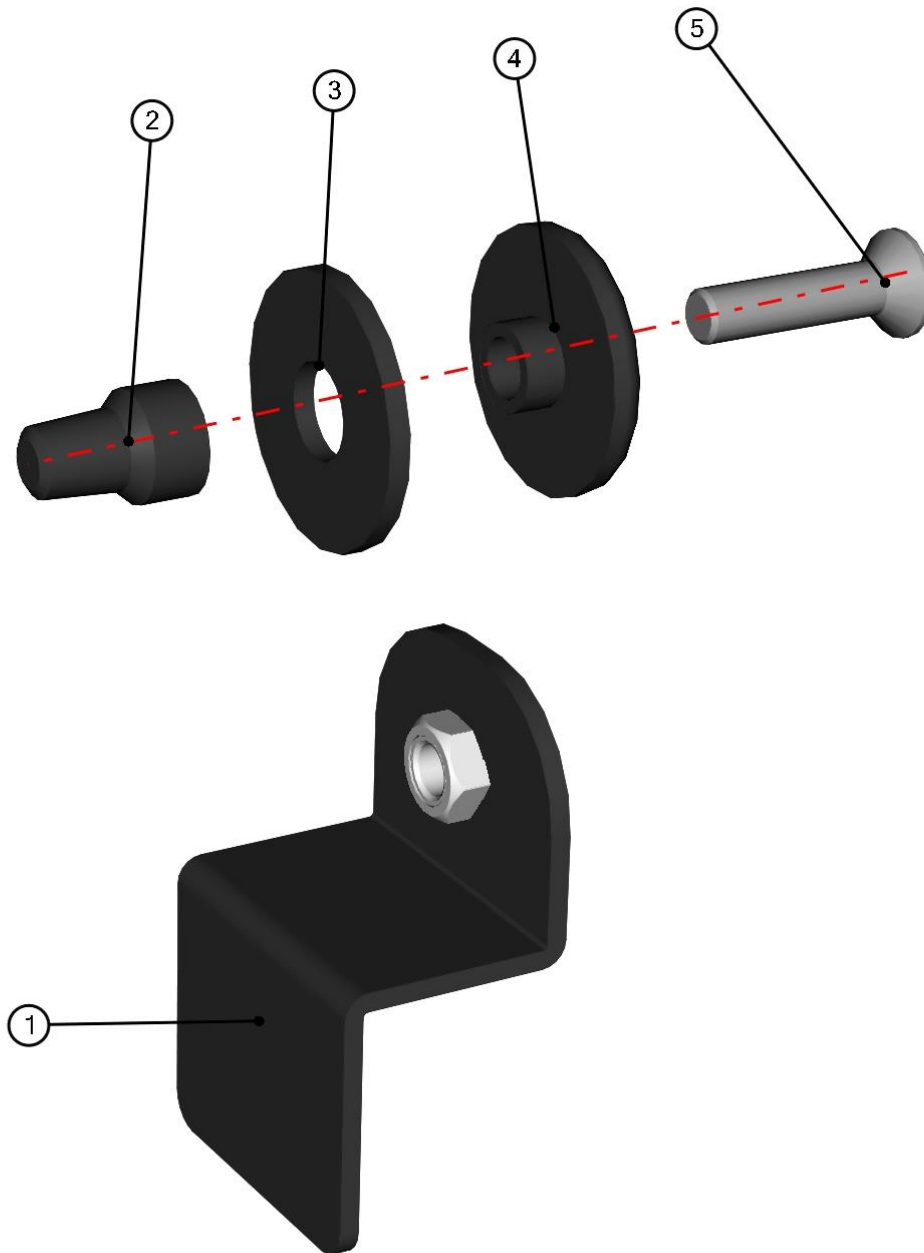

UPPER REAR PANEL HOLDER ASSEMBLY

ID	Catalogue no.	Description	Qty
1	52S03U01-20W002	UPPER REAR PANEL HOLDER WELDED	1
2	001308	PLASTIC NUT COVER LONG OK 13	1
3	001428	RUBBER WASHER	1
4	001429	PLASTIC WASHER	1
5	001760	SCREW M8x35	1