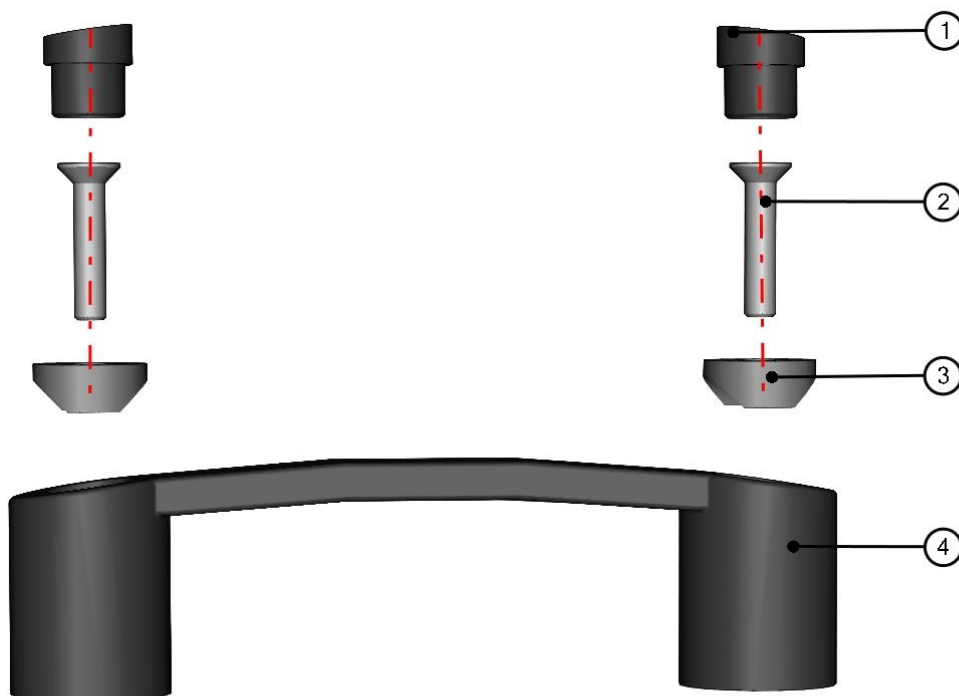

DOOR HANDLE ASSEMBLY

56

ID	Catalogue no.	Description	Qty
1	001706	HANDLE SCREW COVER	2
2	001701	SCREW M6x30	2
3	001736	SADDLE WASHER	2
4	001703	HANDLE	1

RIGHT REAR DOOR

57

RIGHT REAR DOOR ASSEMBLIES

58

ID	Catalogue no.	Description	Qty
1	52S03U02-50M002	RIGHT REAR DOOR ASSEMBLY	1
2	52S03U02-50M005	RIGHT REAR DOOR BOTTOM HINGE ASSEMBLY	1
3	52S03U01-50M012	RIGHT REAR DOOR UPPER HINGE ASSEMBLY	1
4	52S03U02-50M007	REAR DOOR GAS SPRING ASSEMBLY	1
5	52S03U02-50M004	RIGHT REAR DOOR STOP HOLDER ASSEMBLY	1