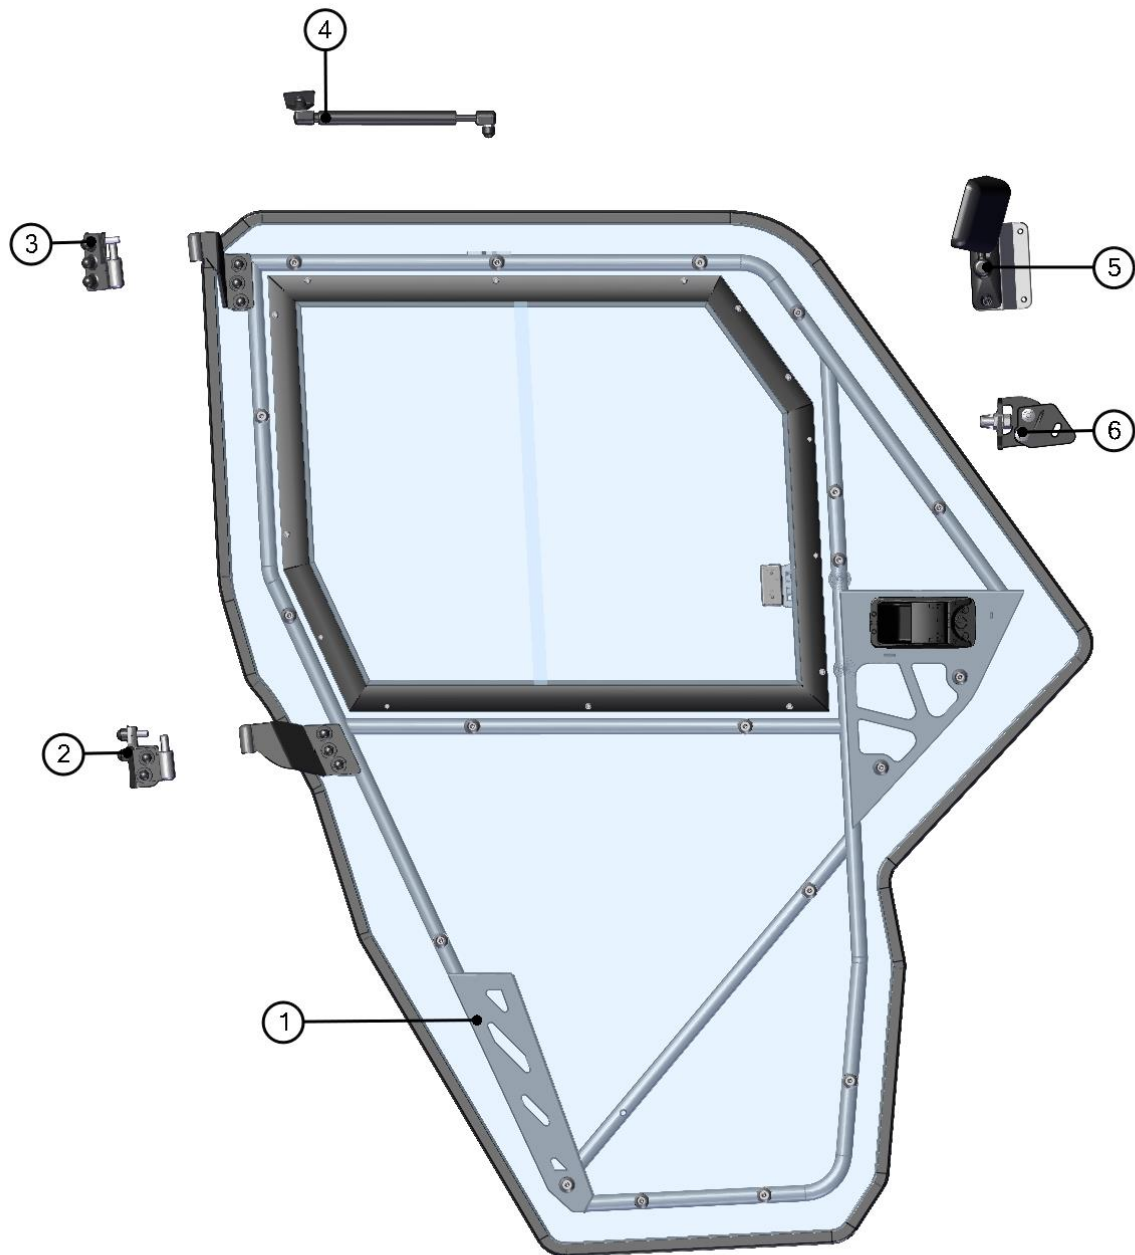

[www.dfk.cz](http://www.dfk.cz)

73

ID	Catalogue no.	Description	Qty
1	52S03U05-50M002	RIGHT FRONT DOOR ASSEMBLY	1
2	52S03U02-50M008	RIGHT FRONT DOOR BOTTOM HINGE ASSEMBLY	1
3	52S03U02-50M006	RIGHT FRONT DOOR UPPER HINGE ASSEMBLY	1
4	52S03U05-50M010	FRONT DOOR GAS SPRING ASSEMBLY	1
5	00-109U-M004	RIGHT REAR VIEW MIRROR ASSEMBLY	1
6	52S03U01-50M003	RIGHT FRONT DOOR STOP HOLDER ASSEMBLY	1