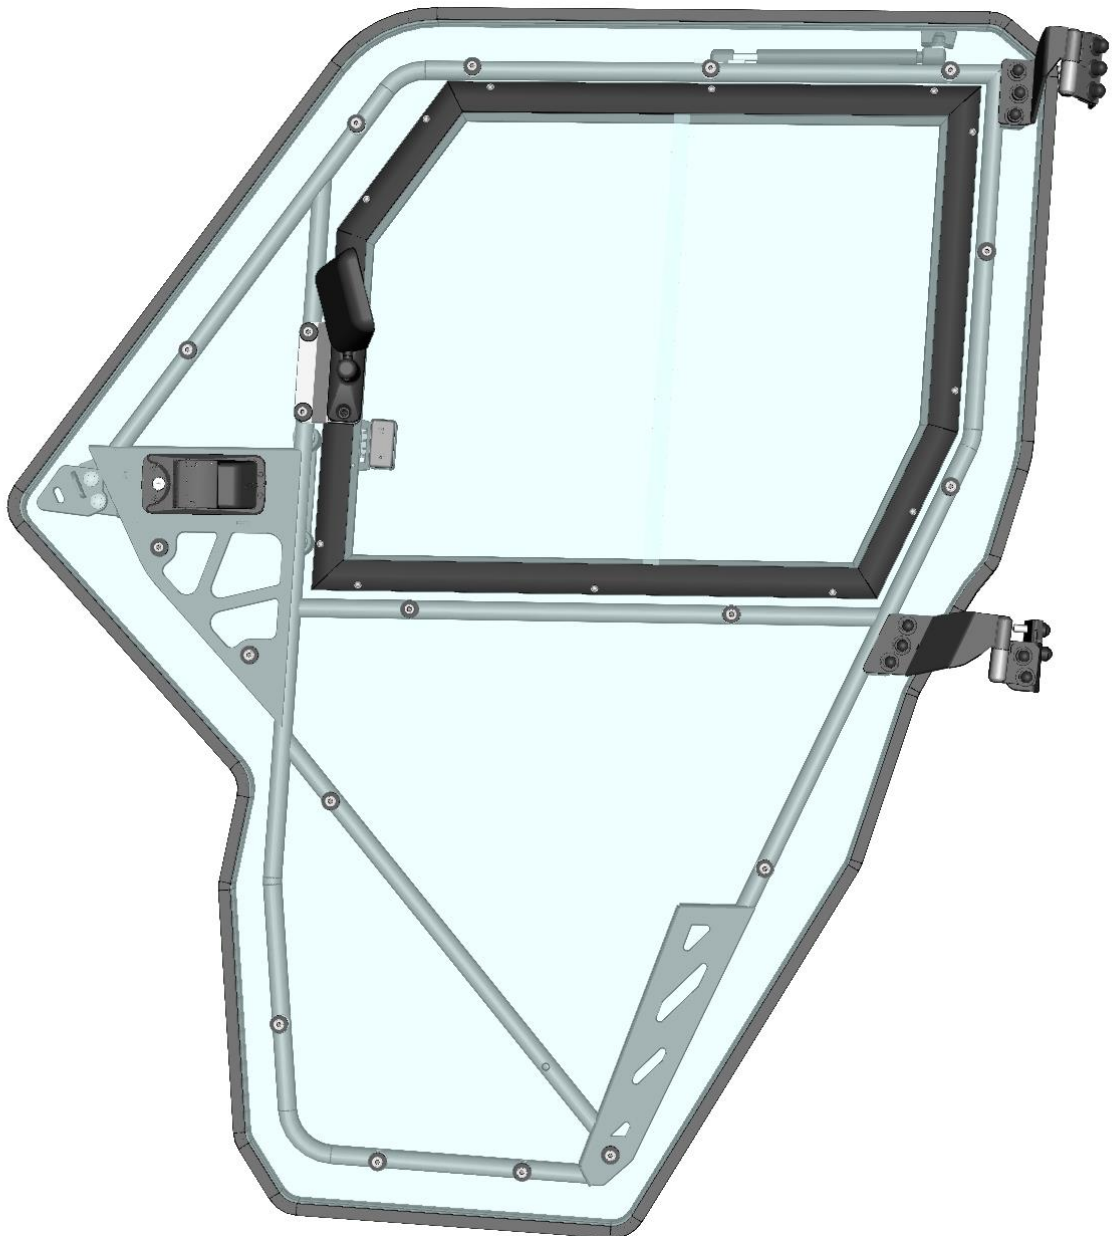

LEFT FRONT DOOR

43