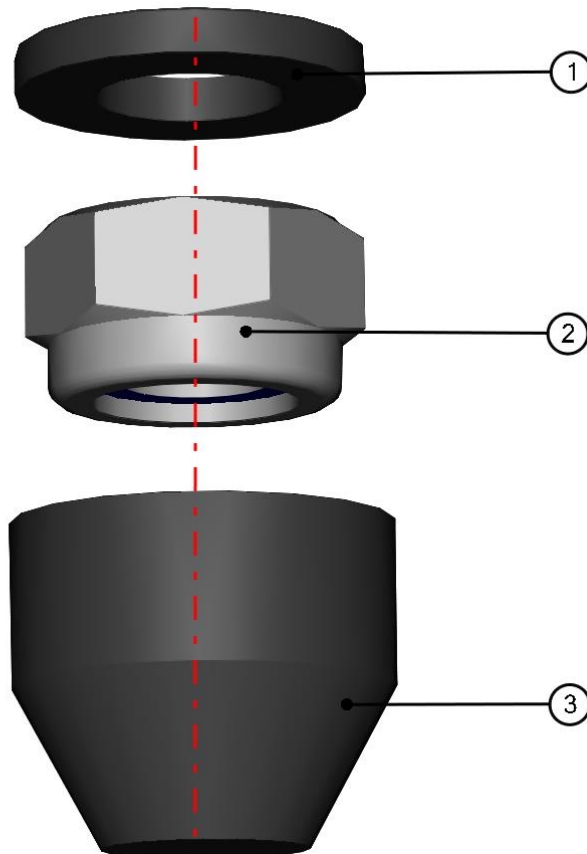

FRAME FIXING ASSEMBLY 2

ID	Catalogue no.	Description	Qty
1	001426	WASHER 6	1
2	001392	SELF-LOCKING NUT M6	1
3	001348	PLASTIC NUT COVER OK 10	1