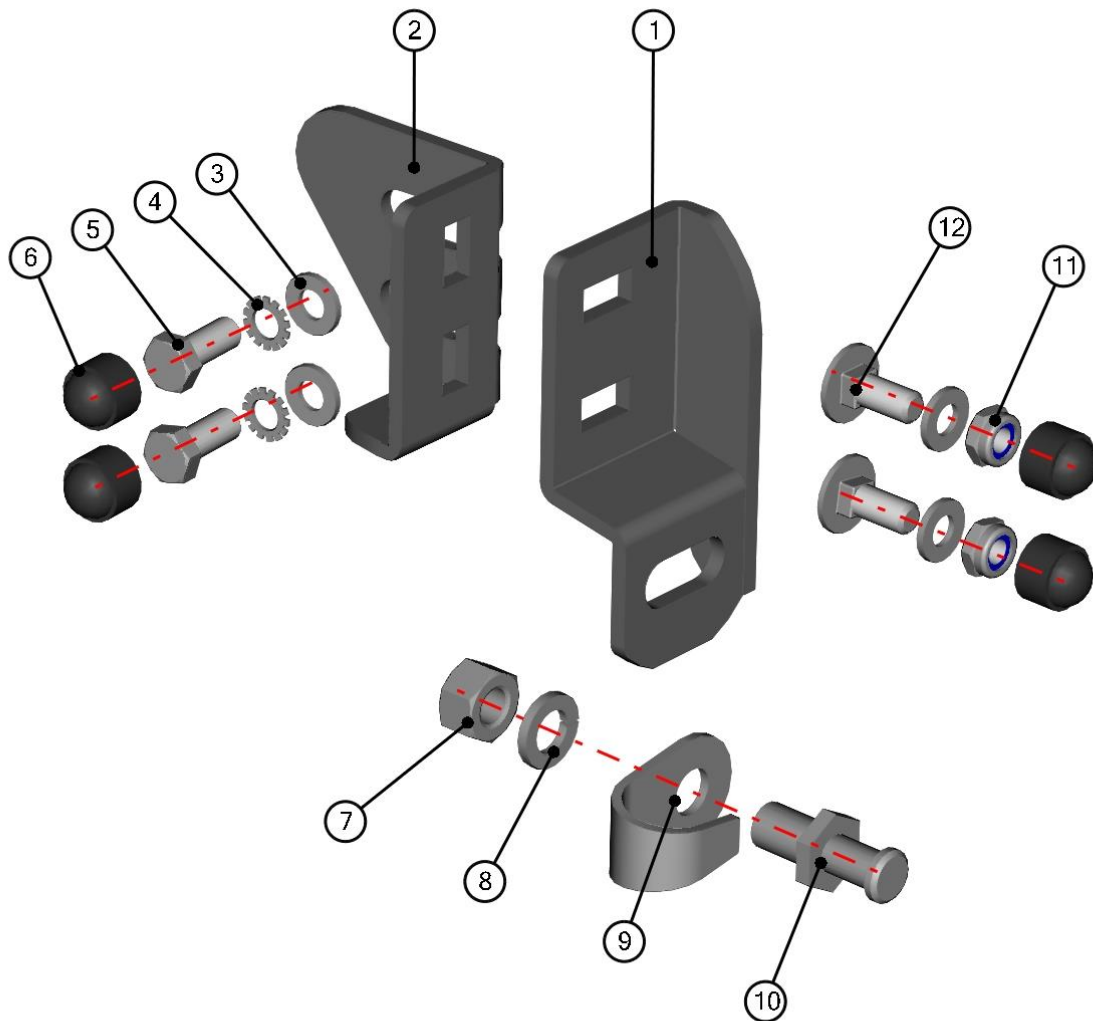

RIGHT REAR DOOR STOP HOLDER ASSEMBLY

ID	Catalogue no.	Description	Qty
1	52S03U02-50-013	RIGHT REAR DOOR STOP HOLDER 1	1
2	52S03U02-50-010	RIGHT REAR DOOR STOP HOLDER 2	1
3	001387	WASHER 8	4
4	001489	SERRATED LOCK WASHER 8	2
5	001437	SCREW M8x20	2
6	001309	PLASTIC NUT COVER OK 13	4
7	000856	DOOR STOP NUT	1
8	000857	DOOR STOP WASHER	1
9	000855	DOOR STOP HOOK	1
10	000854	DOOR STOP PIN	1
11	001388	SELF-LOCKING NUT M8	2
12	002575	SCREW M8x20	2