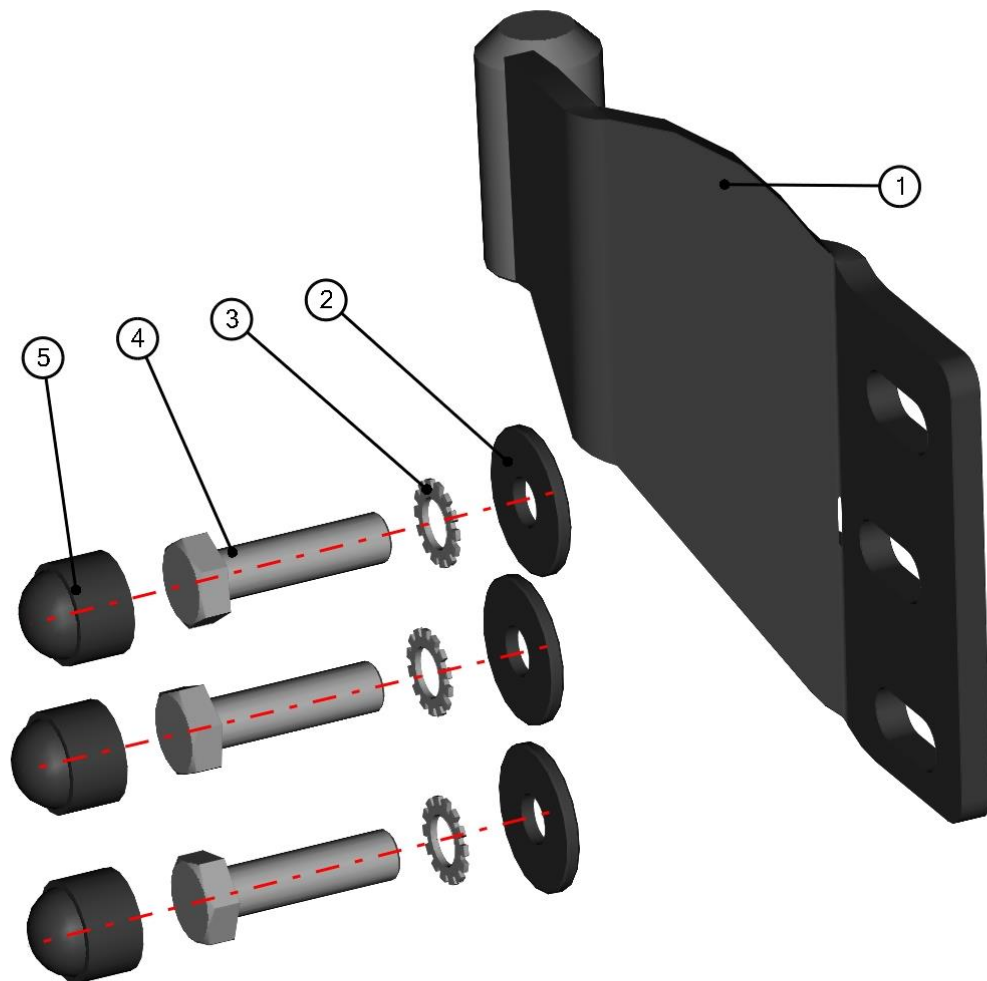

RIGHT FRONT DOOR UPPER HINGE ASSEMBLY

ID	Catalogue no.	Description	Qty
1	52S03U01-50W005	RIGHT DOOR UPPER HINGE WELDED	1
2	003322	RIVET WASHER 8	3
3	001489	SERRATED WASHER 8	3
4	001411	SCREW M8x30	3
5	001309	PLASTIC NUT COVER OK 13	3