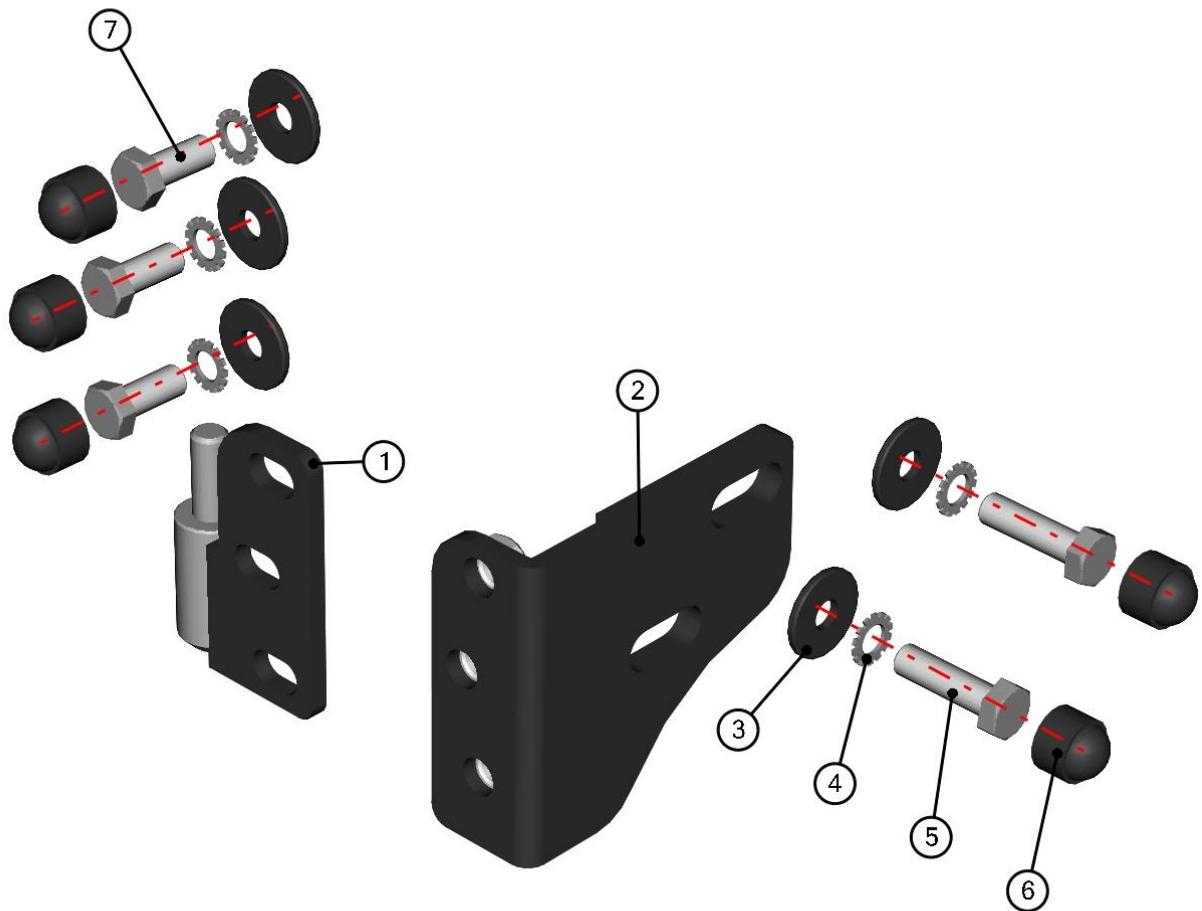

LEFT REAR DOOR BOTTOM FRAME HINGE ASSEMBLY

32

ID	Catalogue no.	Description	Qty
1	52S03U02-40W006	LEFT REAR DOOR BOTTOM HINGE WELDED	1
2	52S03U02-40W004	LEFT REAR DOOR BOTTOM HINGE HOLDER WELDED	1
3	003322	RIVET WASHER 8	5
4	001489	SERRATED LOCK WASHER 8	5
5	001411	SCREW M8x30	2
6	001309	PLASTIC NUT COVER OK 13	5
7	001437	SCREW M8x20	3