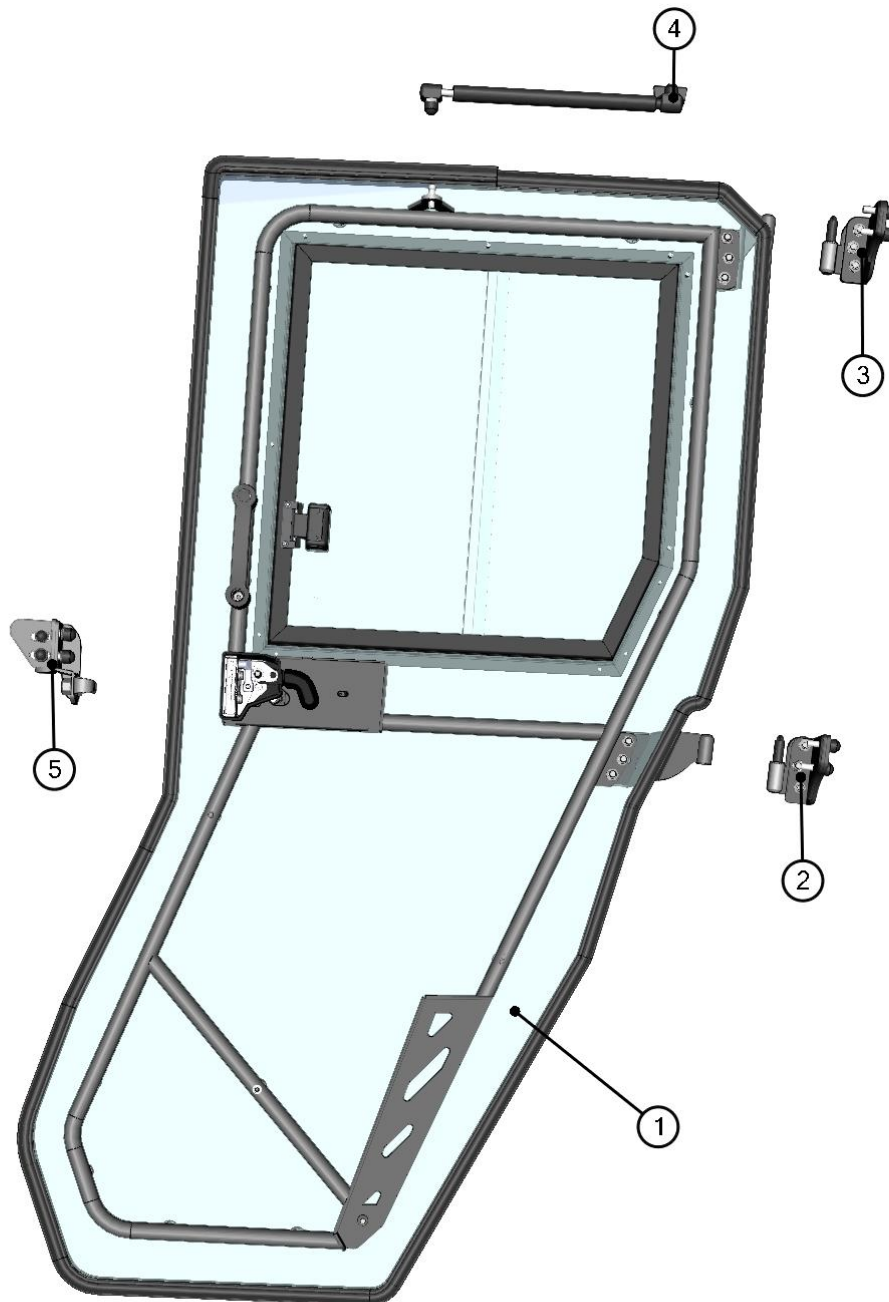

DOOR HANDLE ASSEMBLY

56

ID	Catalogue no.	Description	Qty
1	001706	HANDLE SCREW COVER	2
2	001701	SCREW M6x30	2
3	001736	SADDLE WASHER	2
4	001703	HANDLE	1

RIGHT REAR DOOR

57

RIGHT REAR DOOR ASSEMBLIES

58

ID	Catalogue no.	Description	Qty
1	52S03U02-50M002	RIGHT REAR DOOR ASSEMBLY	1
2	52S03U02-50M005	RIGHT REAR DOOR BOTTOM HINGE ASSEMBLY	1
3	52S03U01-50M012	RIGHT REAR DOOR UPPER HINGE ASSEMBLY	1
4	52S03U02-50M007	REAR DOOR GAS SPRING ASSEMBLY	1
5	52S03U02-50M004	RIGHT REAR DOOR STOP HOLDER ASSEMBLY	1