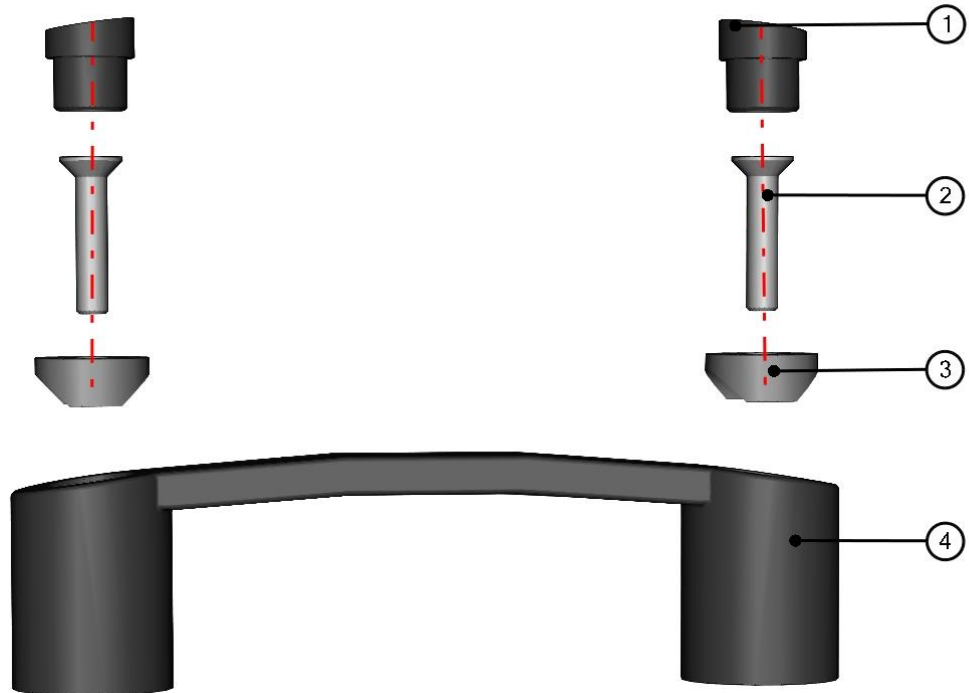

DOOR HANDLE ASSEMBLY

ID	Catalogue no.	Description	Qty
1	001706	HANDLE SCREW COVER	2
2	001701	SCREW M6x30	2
3	001736	SADDLE WASHER	2
4	001703	HANDLE	1