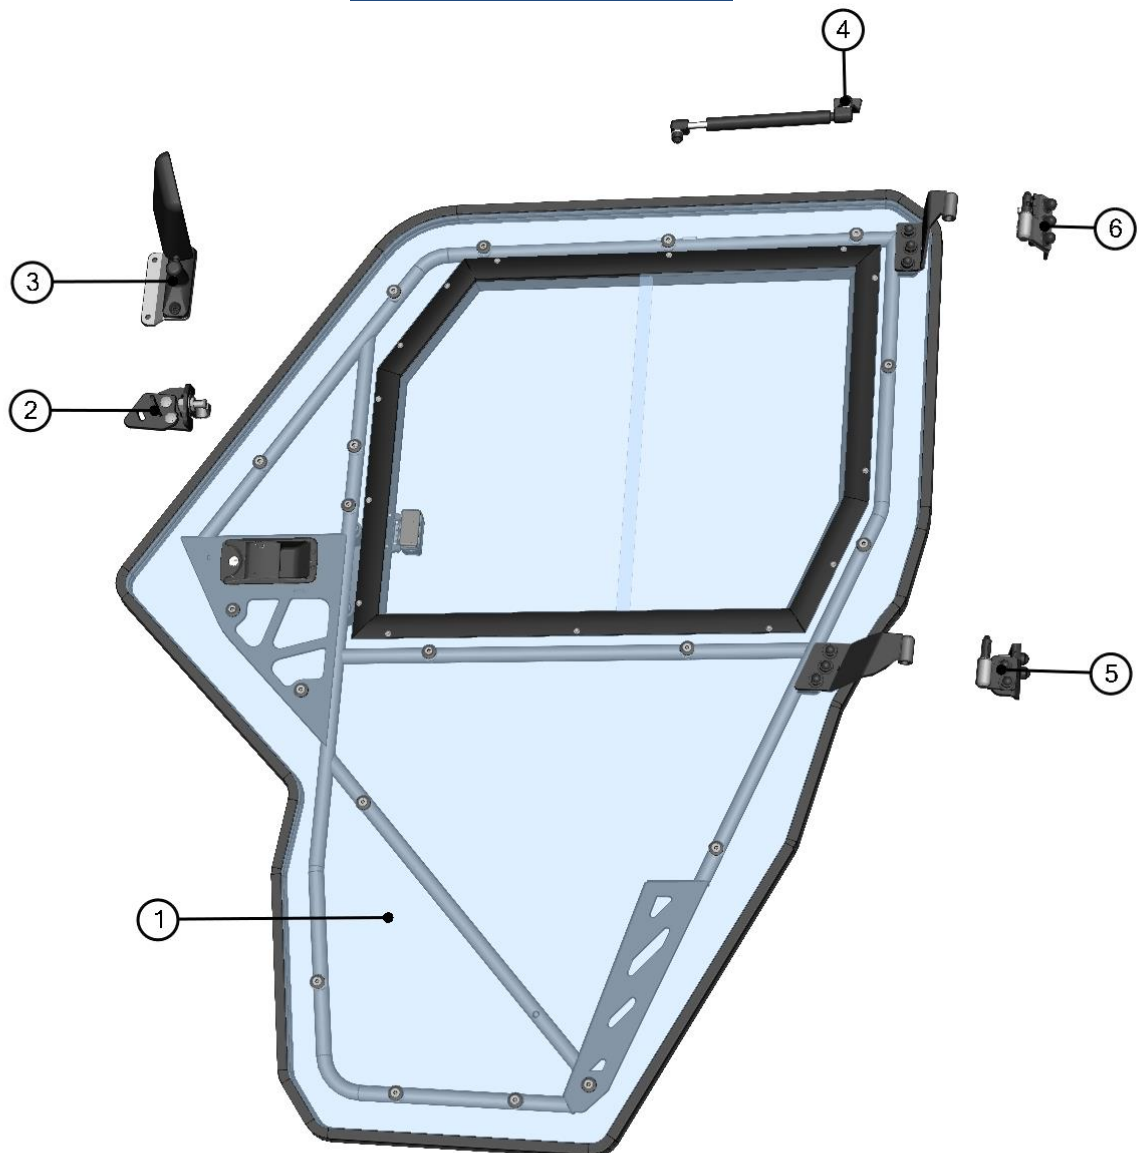

LEFT FRONT DOOR ASSEMBLIES

ID	Catalogue no.	Description	Qty
1	52S03U05-40M002	LEFT FRONT DOOR ASSEMBLY	1
2	52S03U01-40M003	LEFT FRONT DOOR STOP ASSEMBLY	1
3	00-109U-M003	LEFT REAR VIEW MIRROR ASSEMBLY	1
4	52S03U05-50M010	GAS SPRING ASSEMBLY	1
5	52S03U02-40M008	LEFT FRONT DOOR FRAME BOTTOM HINGE ASSEMBLY	1
6	52S03U02-40M006	LEFT FRONT DOOR FRAME UPPER HINGE ASSEMBLY	1