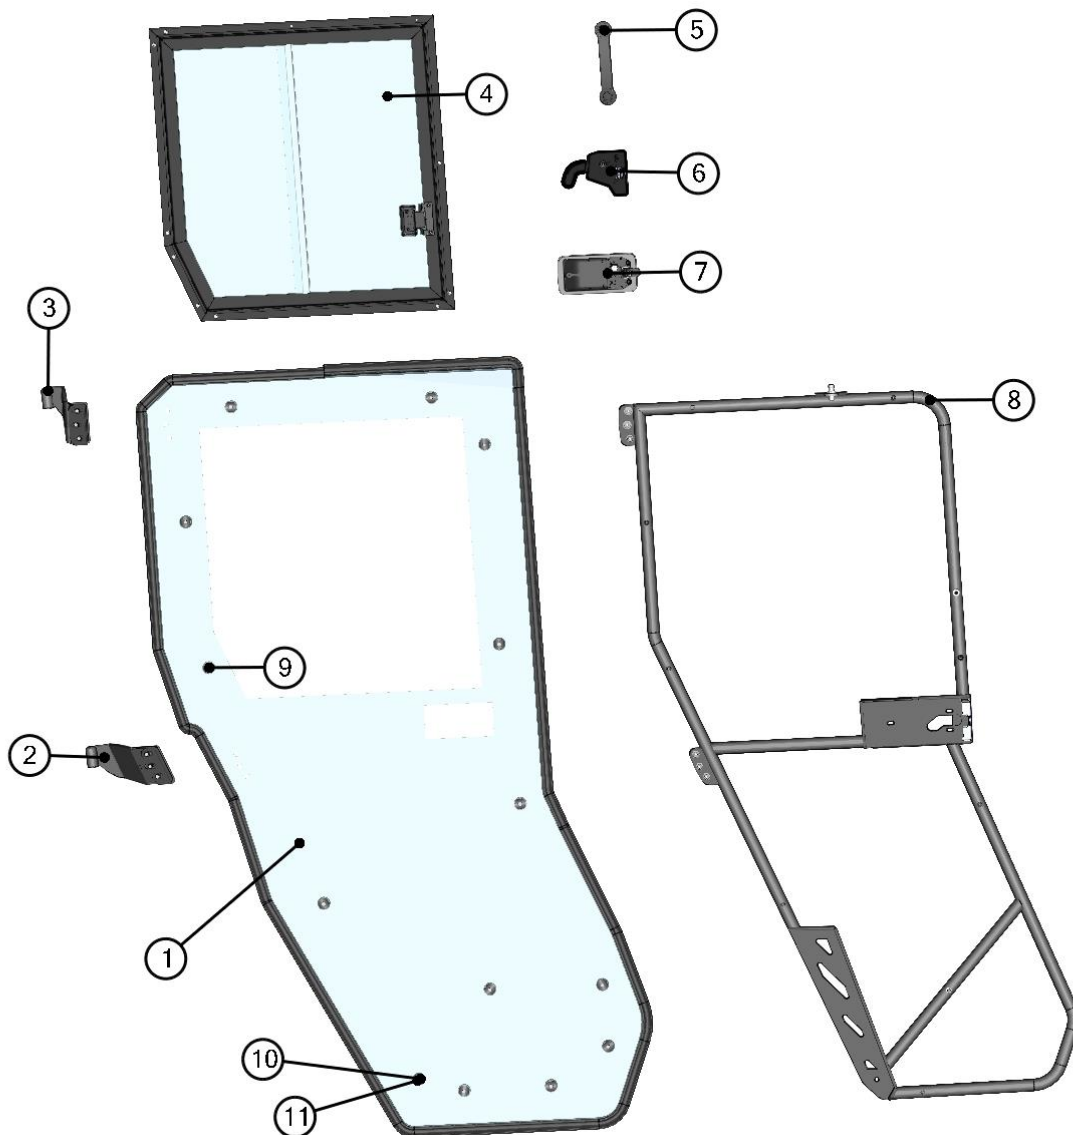

LEFT REAR DOOR ASSEMBLY

ID	Catalogue no.	Description	Qty
1	52S03U02-40M001	LEFR REAR DOOR POLYCARBONATE WITH SEALING	1
2	52S03U01-40M005	LEFT REAR DOOR BOTTOM HINGE ASSEMBLY	1
3	52S03U01-40M007	LEFT REAR DOOR UPPER HINGE ASSEMBLY	1
4	52S03U02-40M003	LEFT REAR DOOR WINDOW ASSEMBLY	1
5	52S03U01-50M006	DOOR HANDLE ASSEMBLY	1
6	00-40M019	INNER DOOR LOCK	1
7	000841	OUTER DOOR LOCK	1
8	52S03U02-40W001	LEFT REAR DOOR FRAME WELDED	1
9	00-00M019	POLYCARBONATE FIXING ASSEMBLY	13
10	00-00M020	FRAME FIXING ASSEMBLY 1	1
11	00-00M030	FRAME FIXING ASSEMBLY 2	1