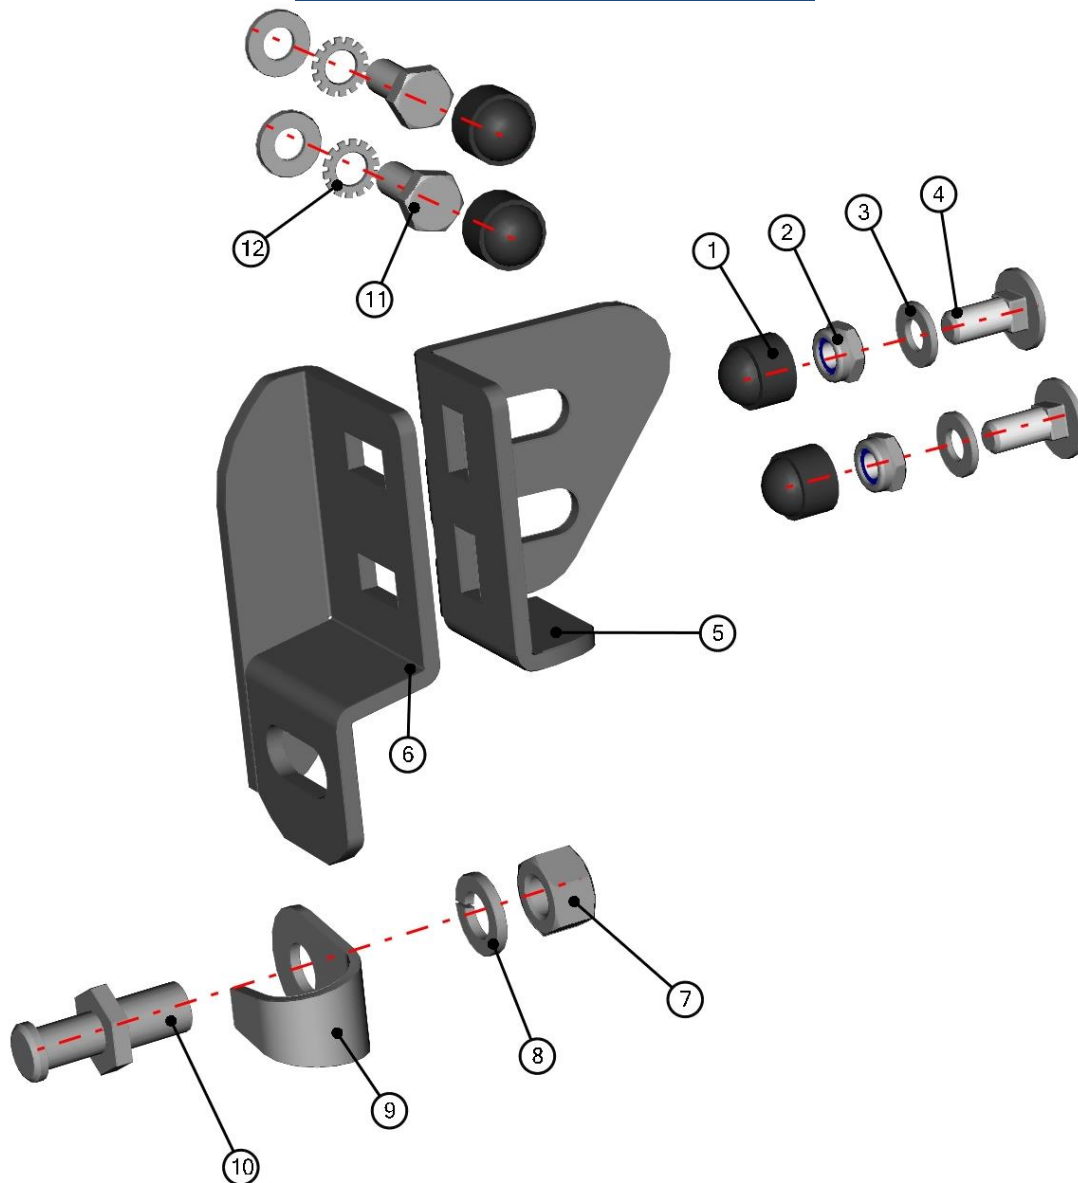

LEFT REAR DOOR STOP HOLDER ASSEMBLY

ID	Catalogue no.	Description	Qty
1	001309	PLASTIC NUT COVER OK 13	4
2	001388	SELF-LOCKING NUT M8	2
3	001387	WASHER 8	4
4	002575	SCREW M8x20	2
5	52S03U02-40-010	LEFT REAR DOOR STOP HOLDER 1	1
6	52S03U02-40-013	LEFT REAR DOOR STOP HOLDER 2	1
7	000856	DOOR STOP NUT	1
8	000857	DOOR STOP WASHER	1
9	000855	DOOR STOP HOOK	1
10	000854	DOOR STOP PIN	1
11	001437	SCREW M8x20	2
12	001489	SERRATED LOCK WASHER 8	2