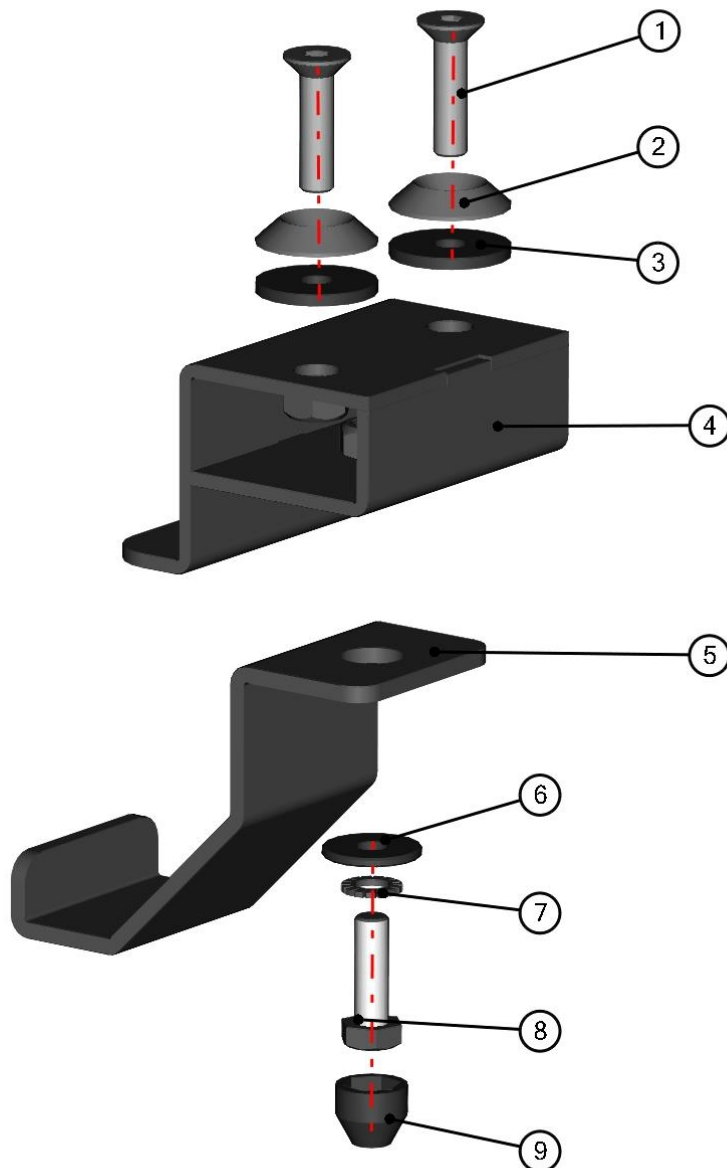

FRONT ROOF PANEL HOLDER ASSEMBLY

ID	Catalogue no.	Description	Qty
1	002120	SCREW M6x25	2
2	001715	PLASTIC WASHER	2
3	001735	RUBBER WASHER	2
4	52S03U02-30W001	FRONT ROOF PANEL HOLDER SPACER WELDED	1
5	52S03U02-30-009	FRONT ROOF PANEL HOLDER	1
6	004318	RIVET WASHER 6	1
7	001488	SERRATED LOCK WASHER 6	1
8	001398	SCREW M6x20	1
9	001348	PLASTIC NUT COVER OK 10	1