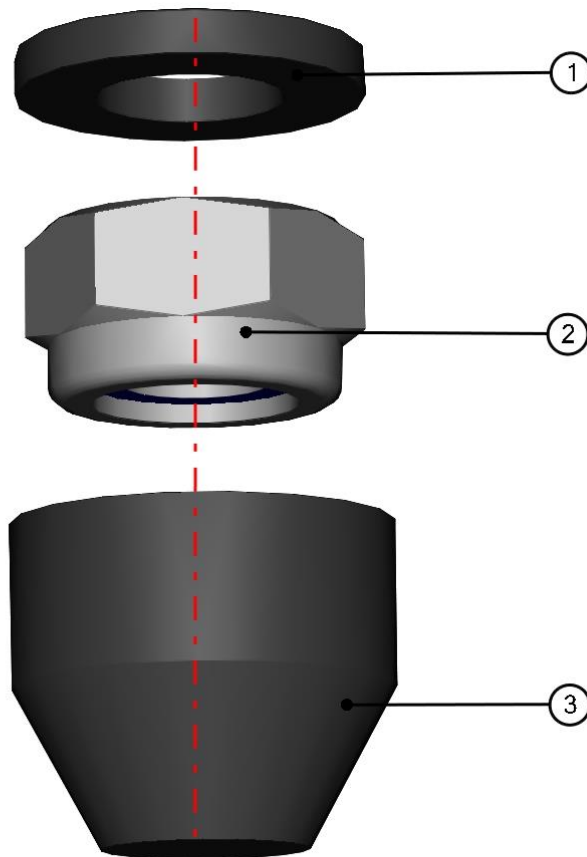

FRAME FIXING ASSEMBLY 2

70

ID	Catalogue no.	Description	Qty
1	001426	WASHER 6	1
2	001392	SELF-LOCKING NUT M6	1
3	001348	PLASTIC NUT COVER OK 10	1