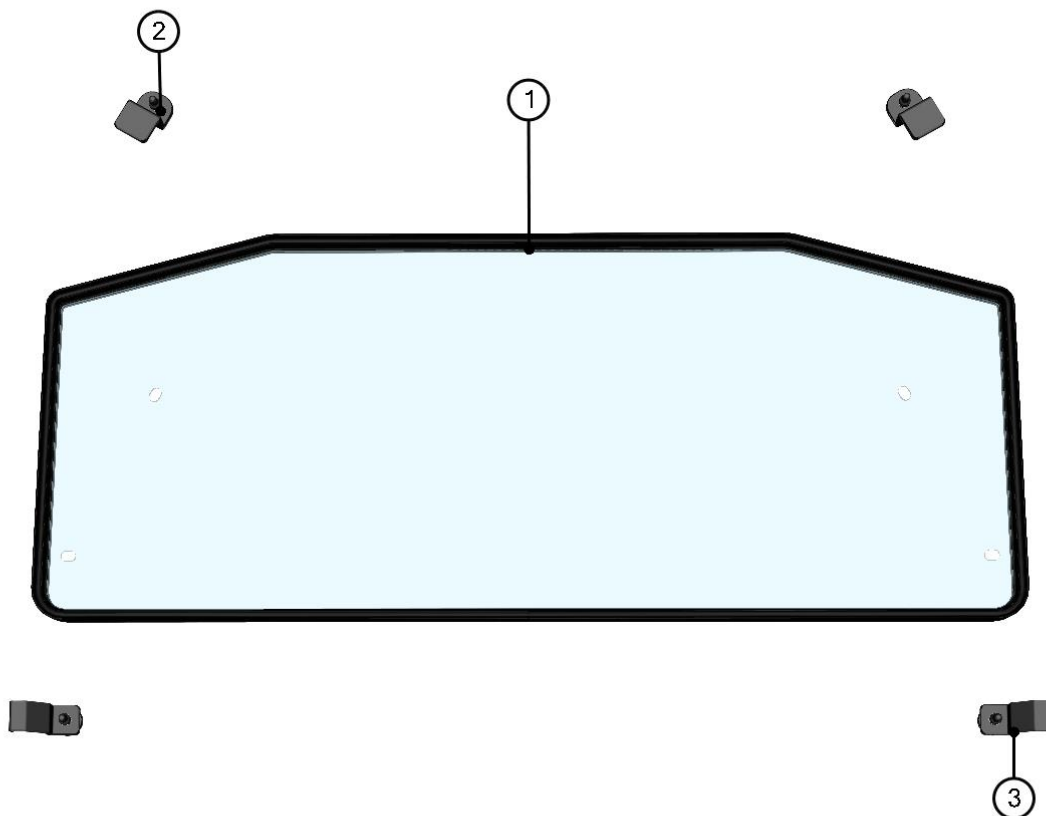

REAR PANEL ASSEMBLIES

16

ID	Catalogue no.	Description	Qty
1	52S03U01-20M002	REAR GLASS WITH SEALING	1
2	52S03U01-20M003	UPPER REAR PANEL HOLDER ASSEMBLY	2
3	52S03U01-20M001	BOTTOM REAR PANEL HOLDER ASSEMBLY	2