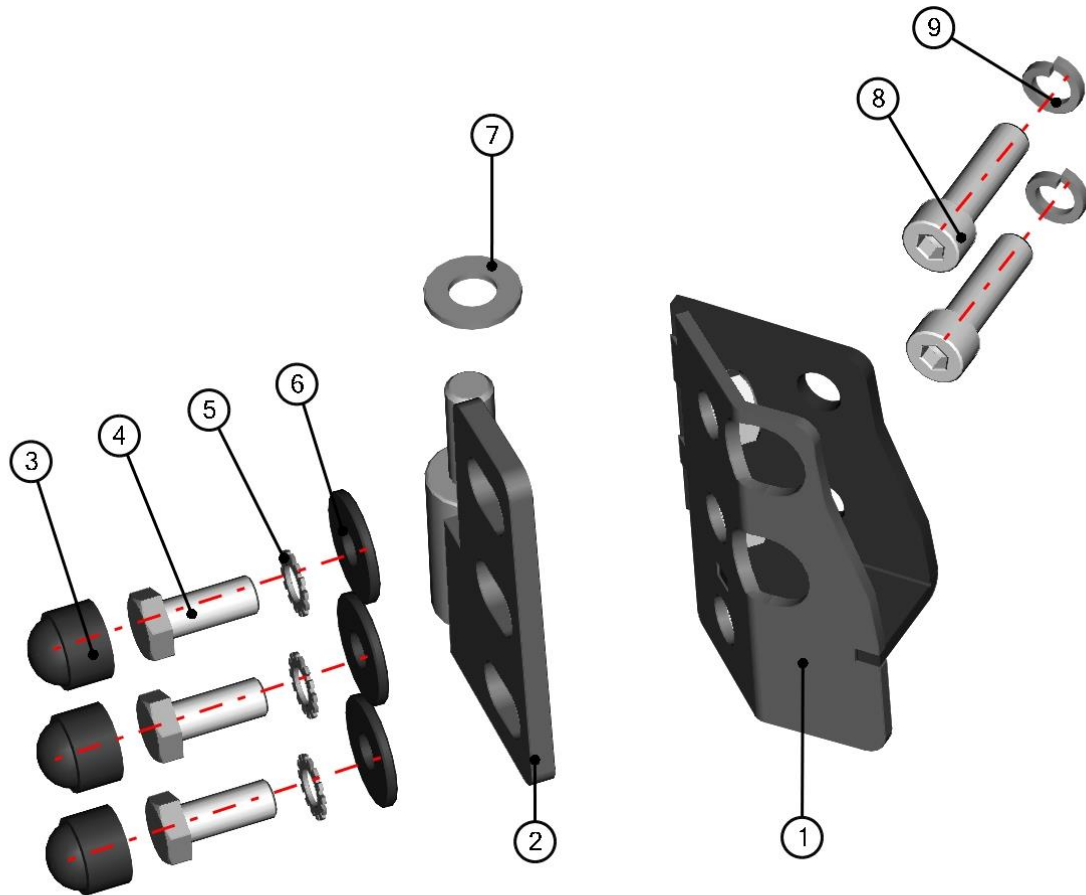

LEFT FRONT DOOR FRAME UPPER HINGE ASSEMBLY

ID	Catalogue no.	Description	Qty
1	52S03U02-40W003	LEFT FRONT DOOR UPPER HINGE HOLDER WELDED	1
2	52S03U02-40W007	LEFT FRONT DOOR HINGE WELDED	1
3	001309	PLASTIC NUT COVER OK 13	3
4	001437	SCREW M8x20	3
5	001489	SERRATED LOCK WASHER 8	3
6	003322	RIVET WASHER 8	3
7	004447	WASHER 10	1
8	005299	IMBUS SCREW M8x20	2
9	001492	SPRING WASHER 8	2