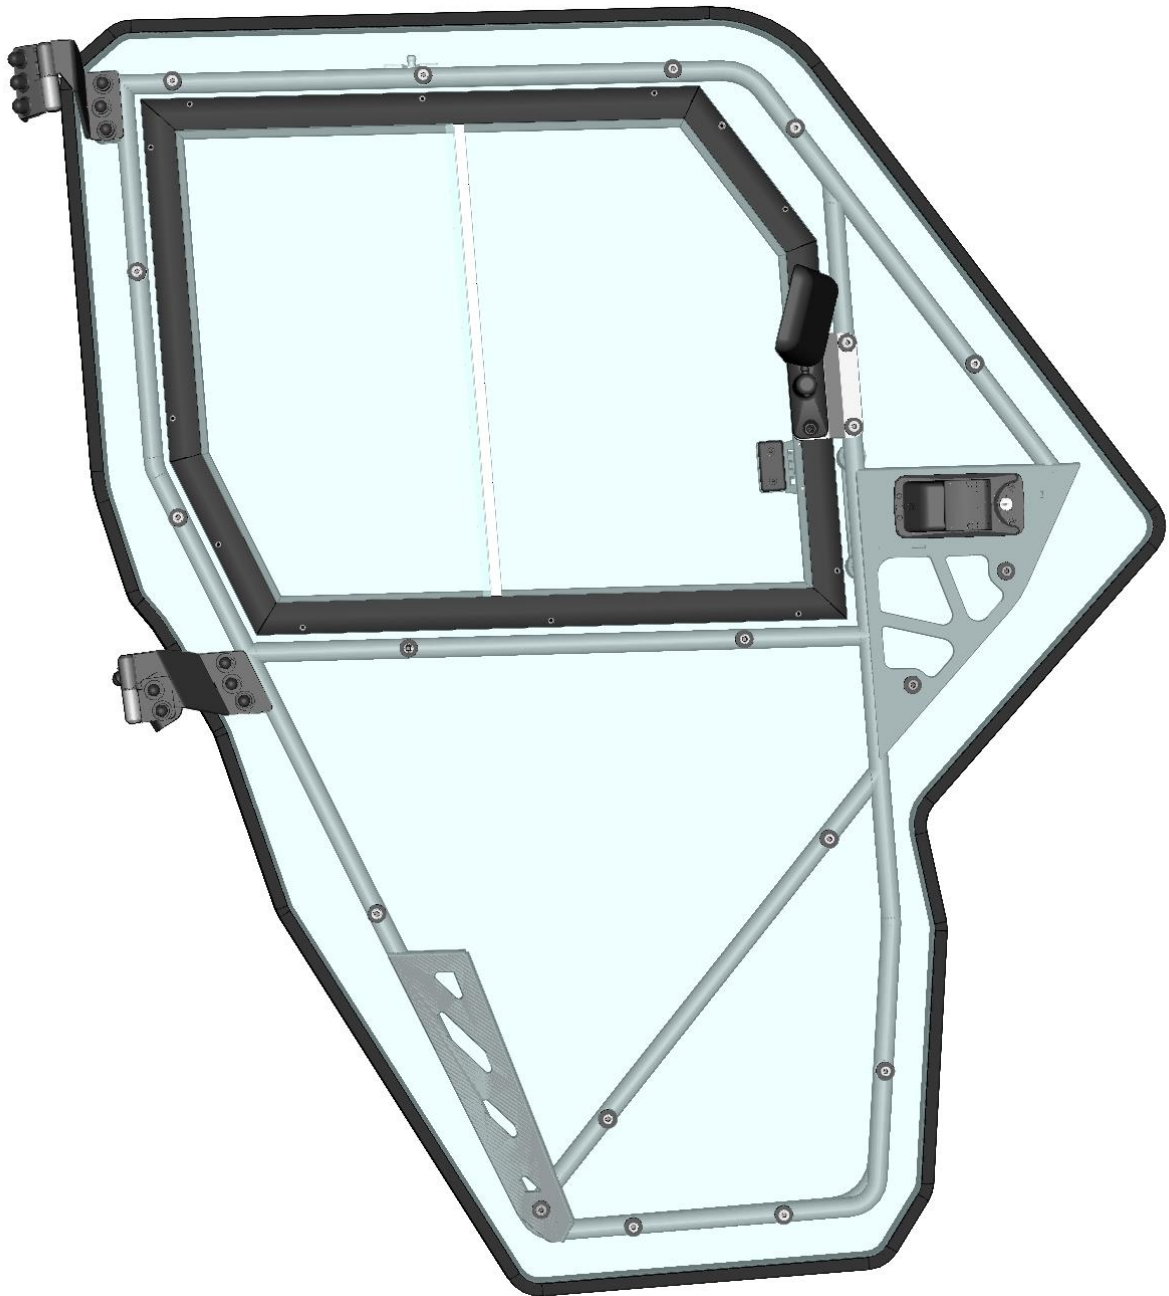

72

RIGHT FRONT DOOR ASSEMBLIES

DFK Cab, s.r.o.
Za Olšávkou 391, Uherské Hradiště 686 01
Czech republic

Tel: +420 572 520 061,3
Fax: +420 572 520 071
E-mail: dfk@dfk.cz

www.dfk.cz