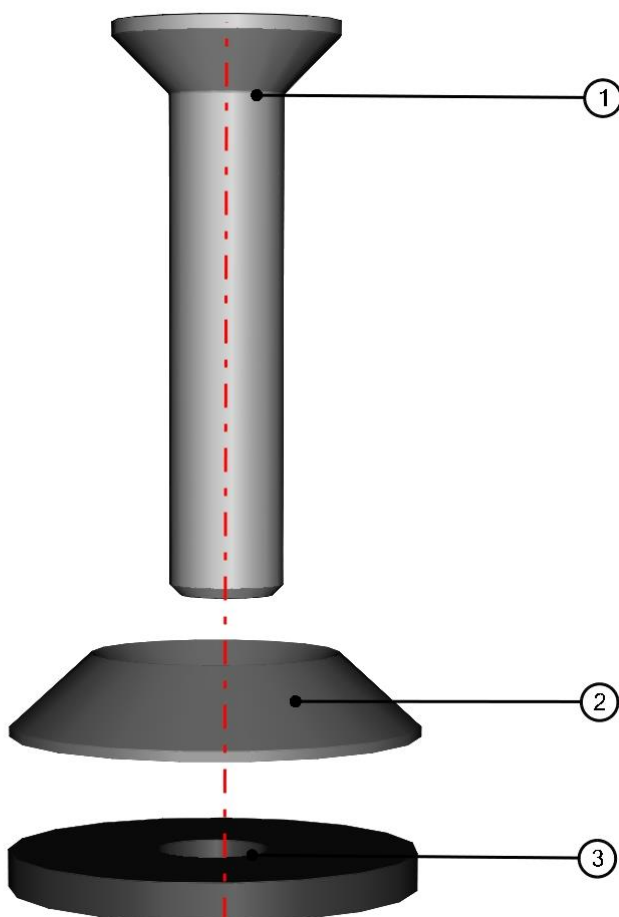

FRAME FIXING ASSEMBLY

ID	Catalogue no.	Description	Qty
1	001701	SCREW M6x30	1
2	001715	PLASTIC WASHER	1
3	001735	RUBBER WASHER	1