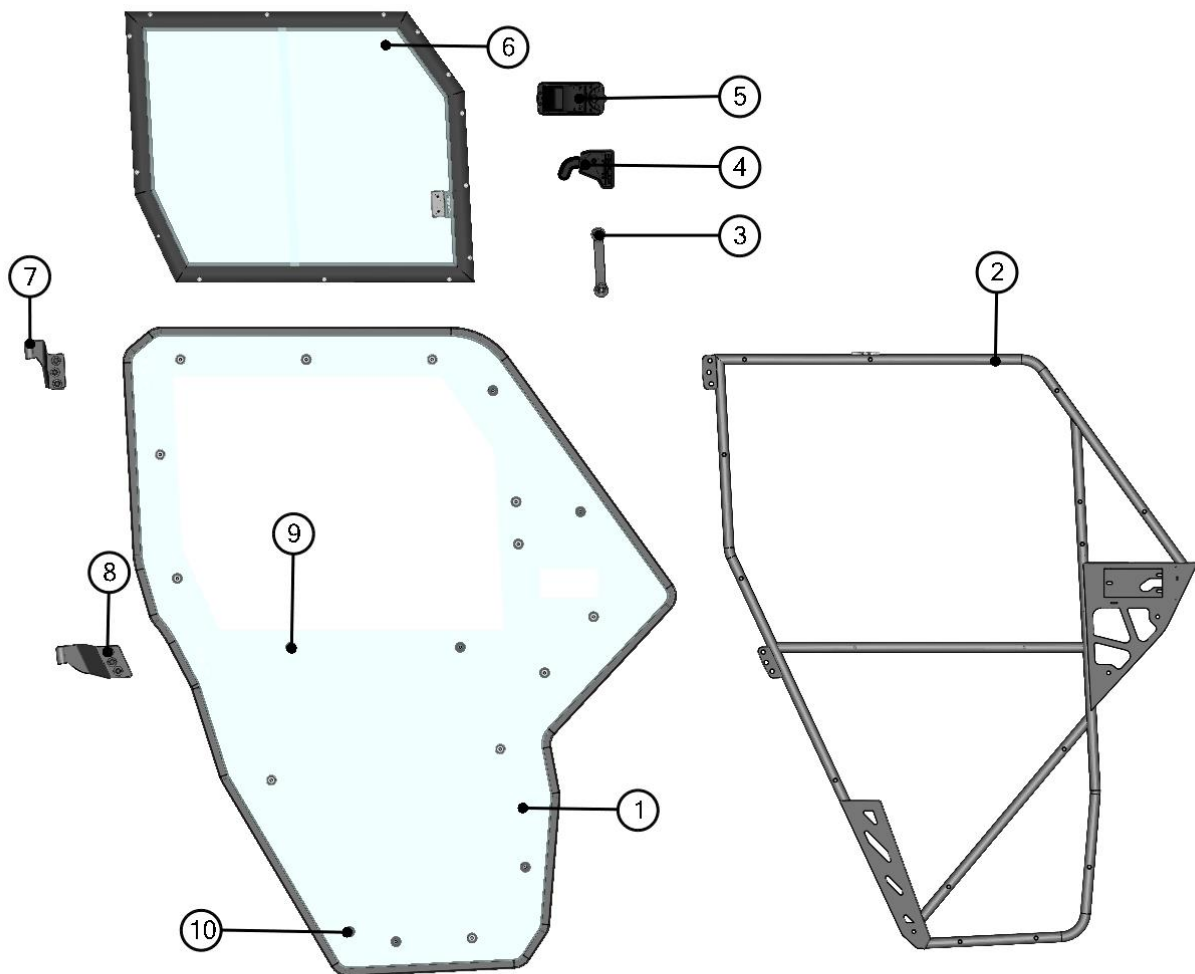

RIGHT FRONT DOOR ASSEMBLY

ID	Catalogue no.	Description	Qty
1	52S03U05-50M001	RIGHT FRONT DOOR POLYCARBONATE WITH SEALING	1
2	52S03U05-50W001	RIGHT FRONT DOOR FRAME WELDED	1
3	52S03U01-50M006	DOOR HANDLE ASSEMBLY	1
4	00-50M019	INNER DOOR LOCK	1
5	000841	OUTER DOOR LOCK	1
6	52S03U01-50M004	RIGHT FRONT WINDOW ASSEMBLY	1
7	52S03U05-50M007	RIGHT FRONT DOOR BOTTOM HINGE ASSEMBLY	1
8	52S03U05-50M005	RIGHT FRONT DOOR BOTTOM HINGE ASSEMBLY	1
9	00-00M019	POLYCARBONATE FIXING ASSEMBLY	16
10	00-00M020	FRAME FIXING ASSEMBLY	3