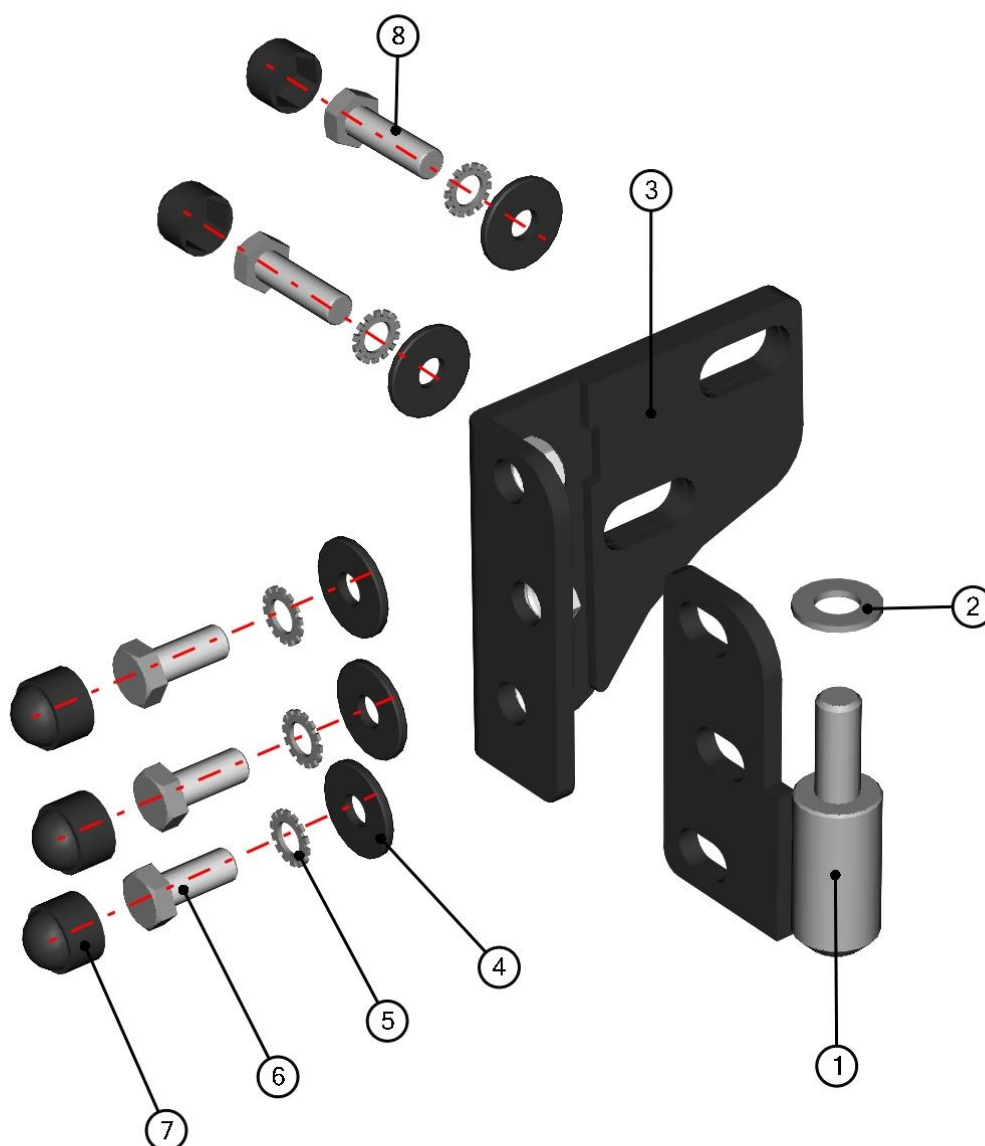

RIGHT REAR DOOR BOTTOM FRAME HINGE ASSEMBLY

60

ID	Catalogue no.	Description	Qty
1	52S03U02-50W006	RIGHT REAR DOOR BOTTOM FRAME HINGE WELDED	1
2	004447	WASHER 10	1
3	52S03U02-50W004	RIGHT REAR DOOR BOTTOM HINGE WELDED	1
4	003322	RIVET WASHER 8	5
5	001489	SERRATED LOCK WASHER 8	5
6	001437	SCREW M8x20	3
7	001309	PLASTIC NUT COVER OK 13	5
8	001411	SCREW M8x30	2