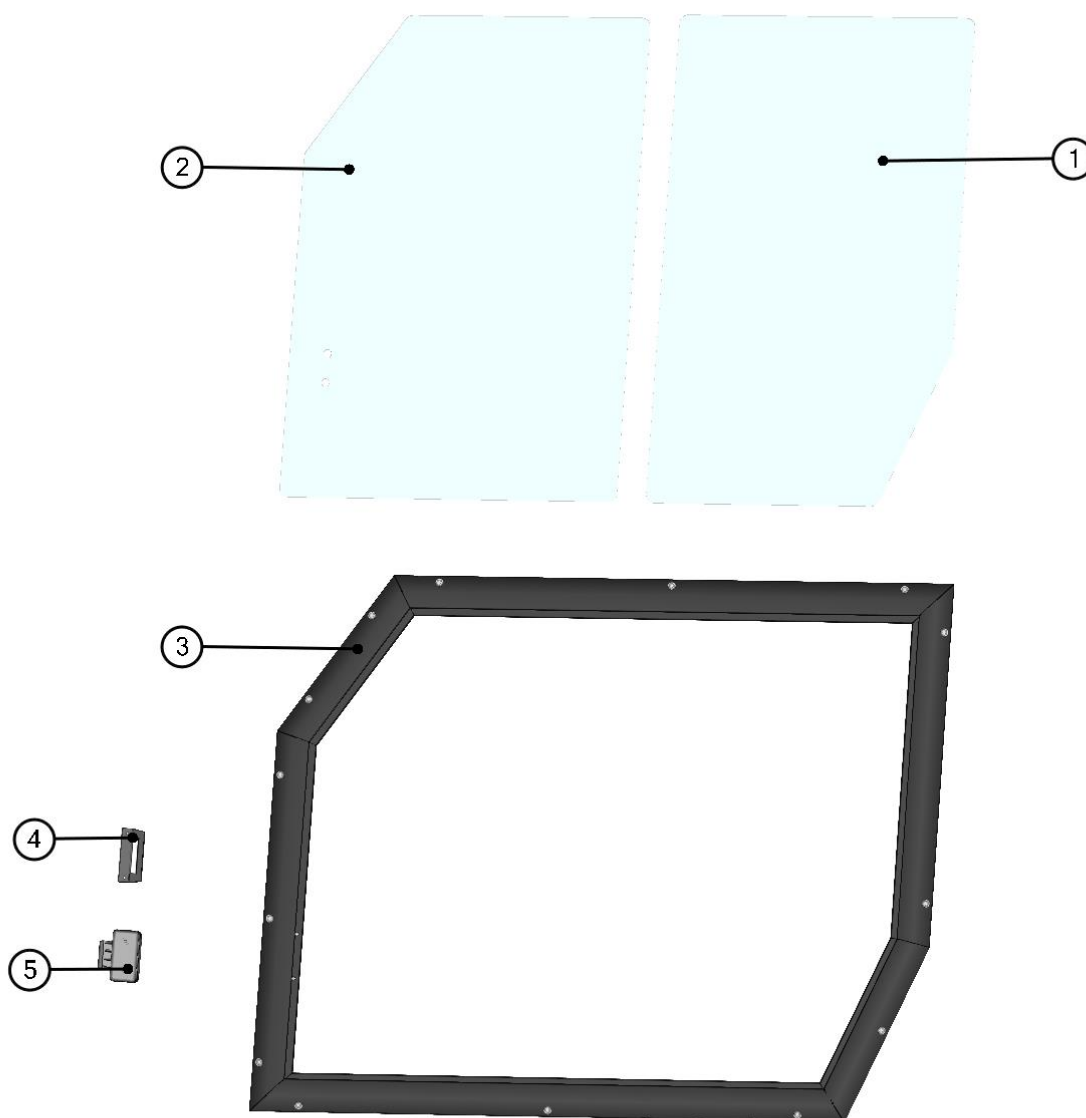

LEFT FRONT DOOR WINDOW ASSEMBLY

ID	Catalogue no.	Description	Qty
1	52S03U01-50-015	LEFT FRONT WINDOW GLASS SOLID	1
2	52S03U01-50-016	LEFT FRONT WINDOW GLASS MOVABLE	1
3	52S03U01-50-014	LEFT FRONT WINDOW FRAME	1
4	001762	WINDOW STOP	1
5	00-40M008	WINDOW LOCK	1