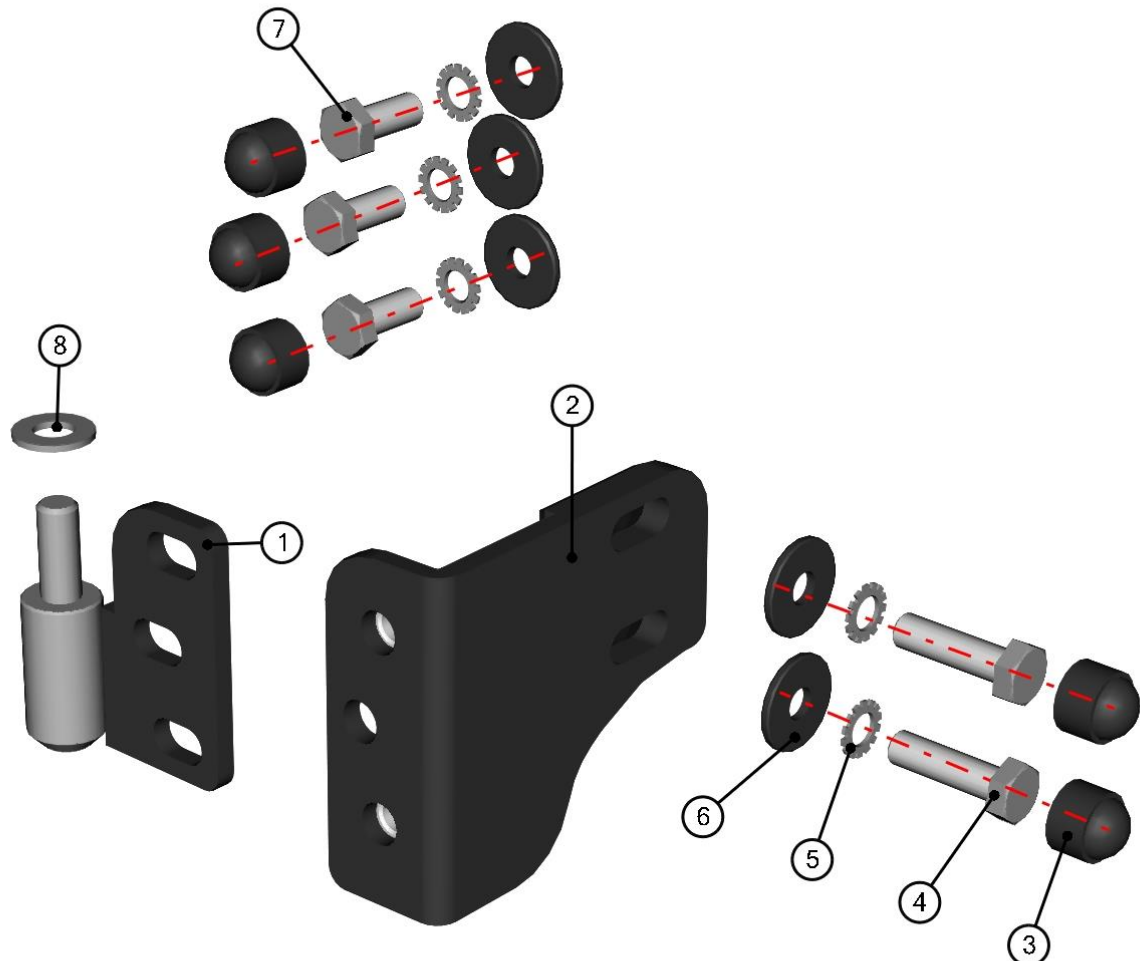

LEFT REAR DOOR UPPER FRAME HINGE ASSEMBLY

33

ID	Catalogue no.	Description	Qty
1	52S03U01-40W009	LEFT REAR DOOR UPPER HINGE WELDED	1
2	52S03U01-40W011	LEFT REAR DOOR UPPER HINGE HOLDER WELDED	1
3	001309	PLASTIC NUT COVER OK 13	5
4	001411	SCREW M8x30	2
5	001489	SERRATED LOCK WASHER 8	5
6	003322	RIVET WASHER 8	5
7	001437	SCREW M8x20	3
8	004447	WASHER 10	1