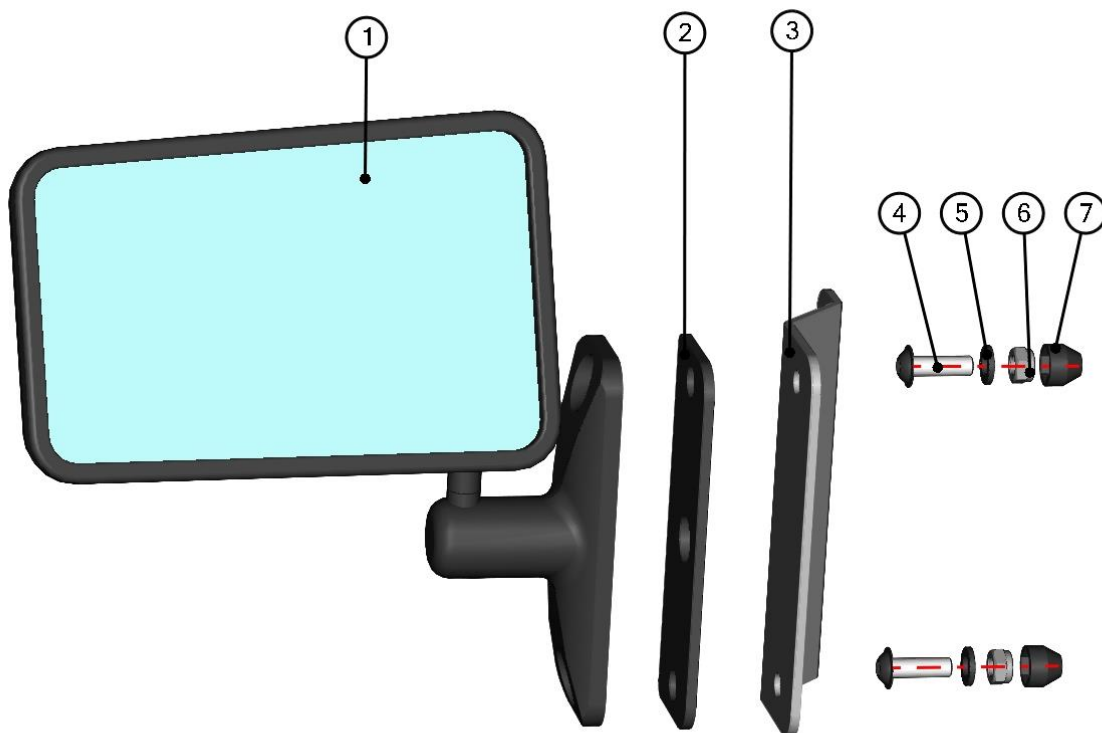

LEFT REAR VIEW MIRROR ASSEMBLY

46

ID	Catalogue no.	Description	Qty
1	002773	LEFT REAR VIEW MIRROR	1
2	00-109U-001	REAR VIEW MIRROR WASHER	1
3	00-109U-002	REAR VIEW MIRROR HOLDER	1
4	001723	SCREW M6x20	2
5	001426	WASHER 6	2
6	001392	SELF-LOCKING NUT M6	2
7	001348	PLASTIC NUT COVER OK 10	2