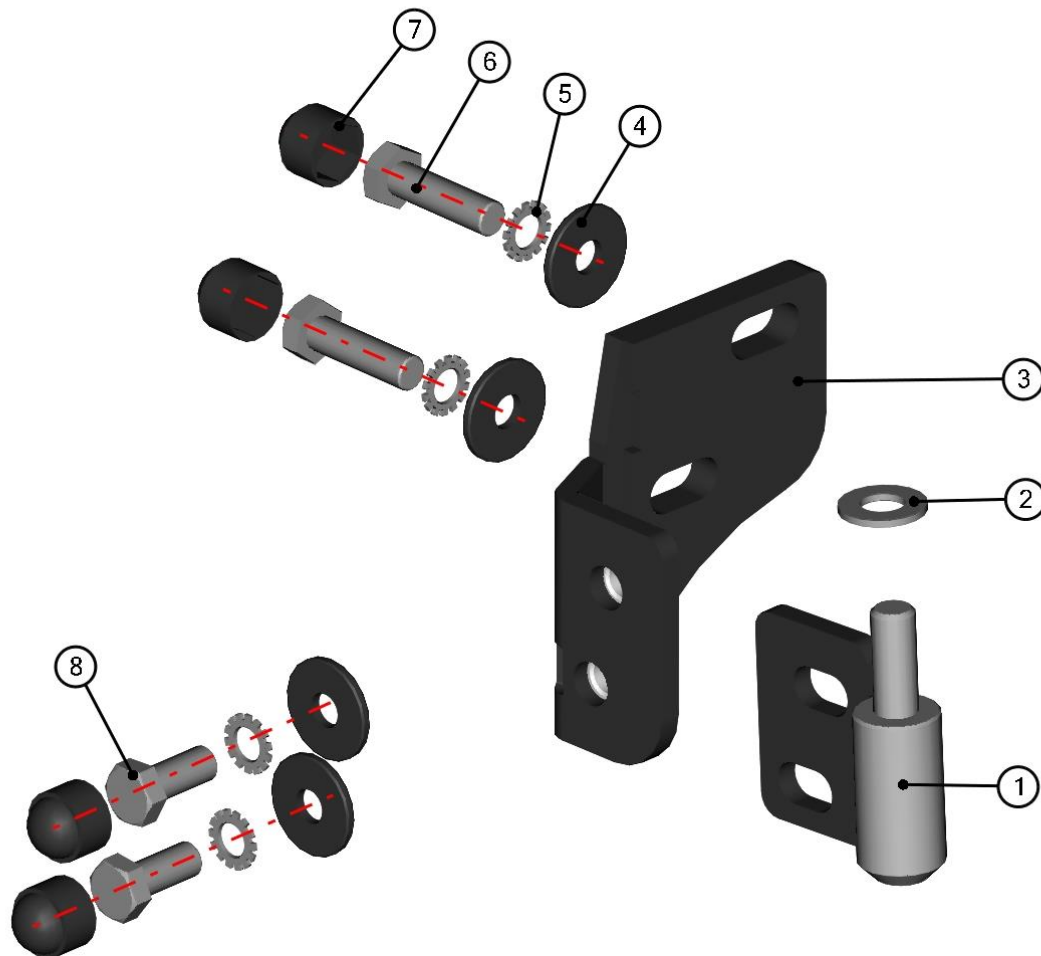

RIGHT FRONT DOOR FRAME BOTTOM HINGE ASSEMBLY

ID	Catalogue no.	Description	Qty
1	52S03U02-50W011	RIGHT FRONT DOOR BOTTOM HINGE WELDED	1
2	004447	WASHER 10	1
3	52S03U02-50W010	RIGHT FRONT DOOR BOTTOM HINGE HOLDER WELDED	1
4	003322	RIVET WASHER 8	4
5	001489	SERRATED WASHER 8	4
6	001411	SCREW M8x30	2
7	001309	PLASTIC NUT COVER OK 13	4
8	001437	SCREW M8x20	2