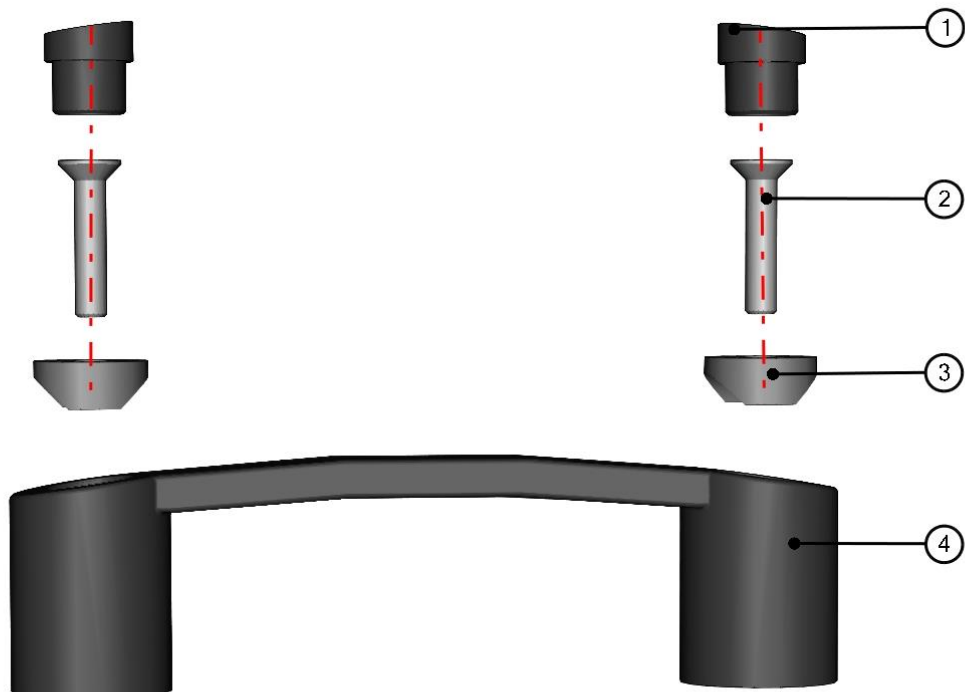

DOOR HANDLE ASSEMBLY

ID	Catalogue no.	Description	Qty
1	001706	HANDLE SCREW COVER	2
2	001701	SCREW M6x30	2
3	001736	SADDLE WASHER	2
4	001703	HANDLE	1